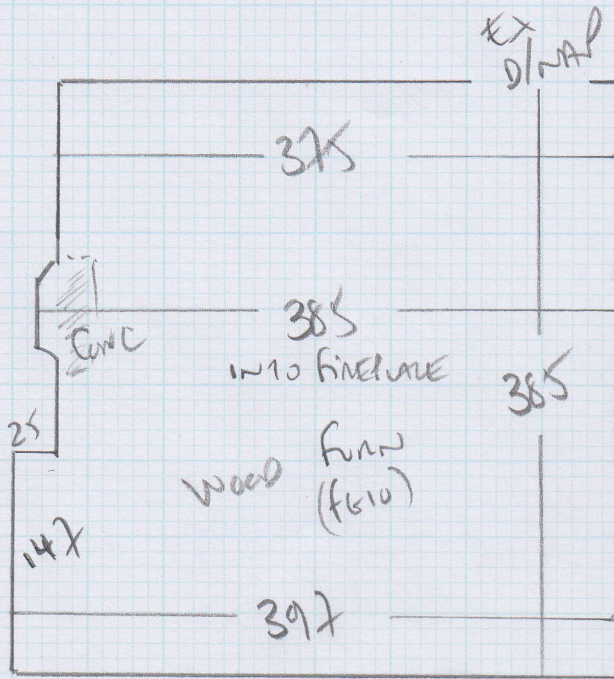

mrcarpet

RESILIENT CARPETING

Job No: F23372

Name: MARSH

Address: 124 DONA ROAD
SW107 7HJ

Tel:

Sheet: 1 of 1

ULTIMA DUCK EGG 400 x 100
MAJOR