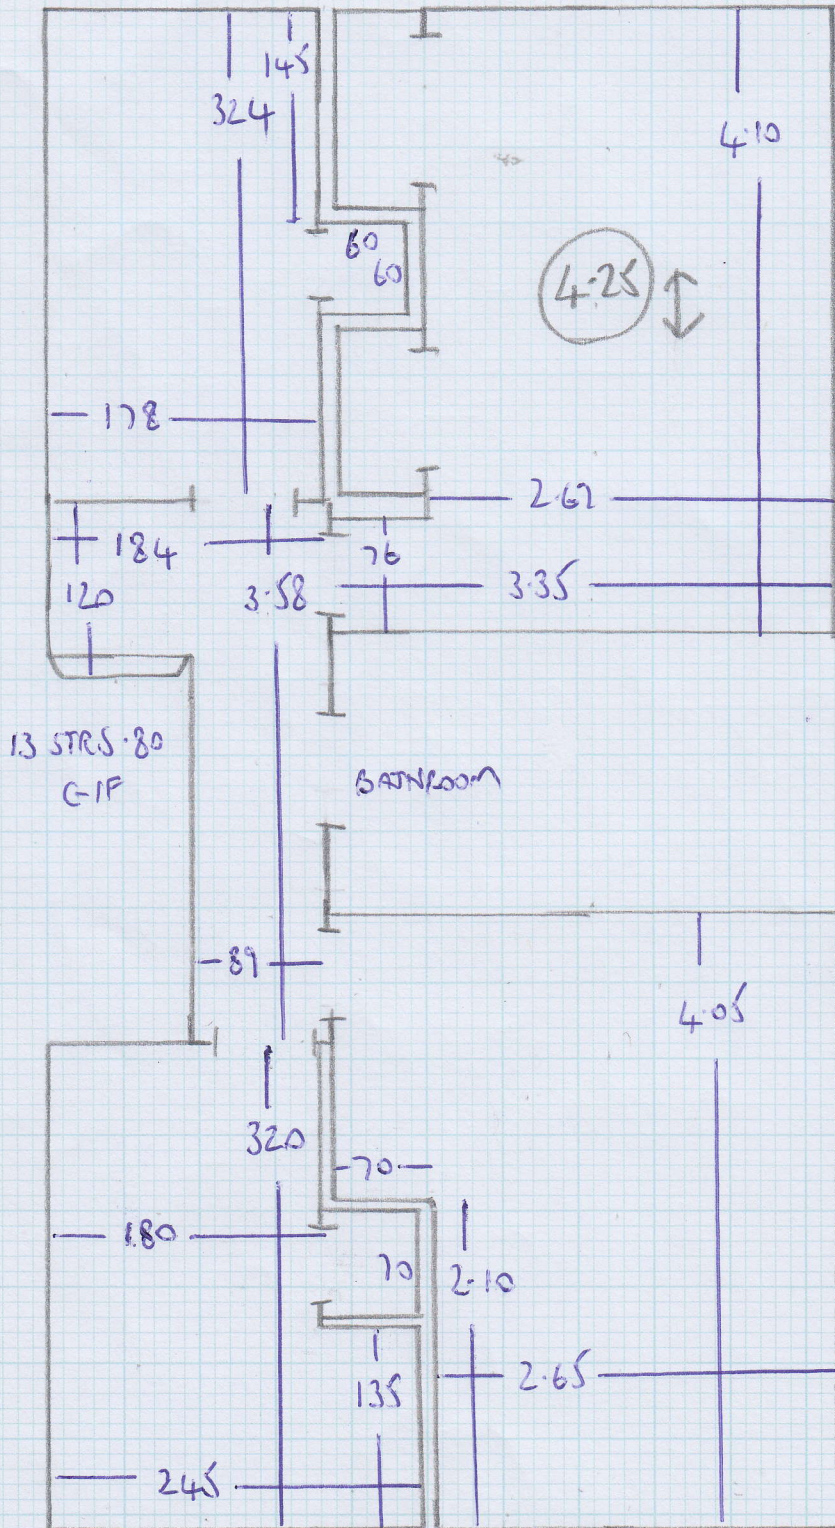

Job No: F23475  
 Name: BAHAN - CONTEH  
 Address: 1 LAMPETER SQUARE  
 W6 8PS  
 Tel:  
 Sheet: 1 OF 2

6-75 Plan  
 4-20 Plan  
 4-25  

---

 15.20m x 4.00m  
 = 60.8m<sup>2</sup>

FAUX SILK DIO  
 (SAT 001) =

Job No: F23475

Name: BALAH-CONTEH

Address: 1 LAMPETER SQUARE  
W6 8PS

Tel:

Sheet: 2 OF 2

4250  
3578.40  
3300.00  
1875  
2184.40  
2000.00