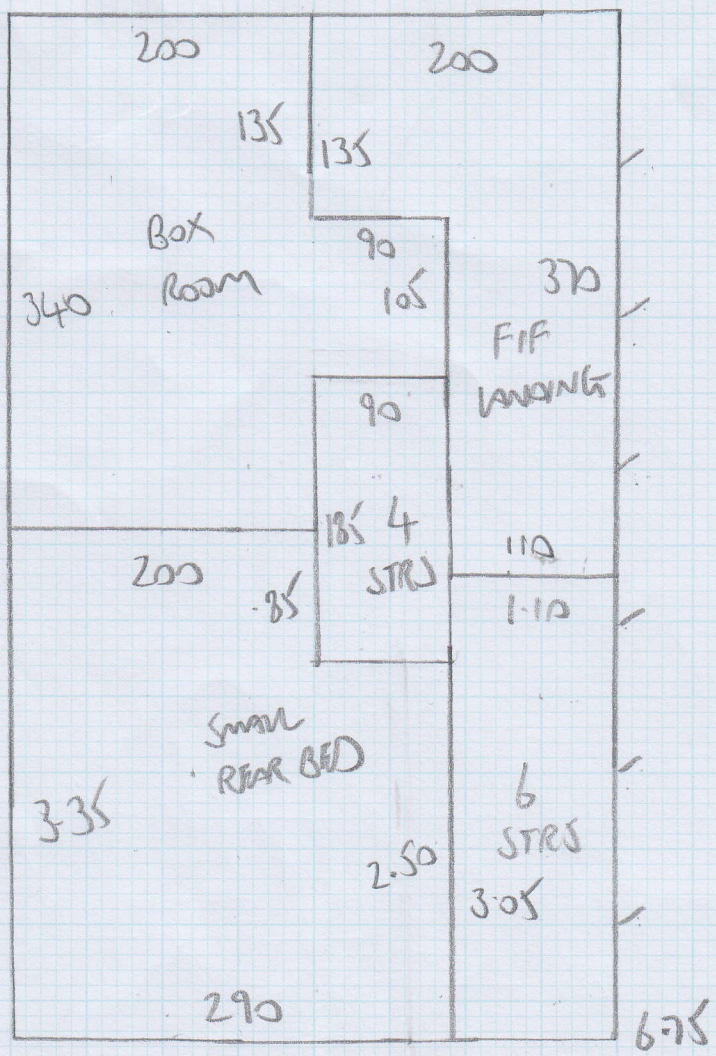

Job No: F23475  
 Name: BAHAN - CONTEH  
 Address: 1 LAMPETER SQUARE  
 W6 8PS  
 Tel:  
 Sheet: 1 OF 2

6-75 Plan  
 4-20 Plan  
 4-25  

---

 15.20m x 4.00m  
 = 60.8m<sup>2</sup>

FAUX SILK DIO  
 (SAT 001) =

Job No: F23475

Name: BALAH-CONTEH

Address: 1 LAMPETER SQUARE  
W6 8PS

Tel:

Sheet: 2 OF 2

4250  
3578.40  
3300.00  
1875  
2184.40  
2000.00