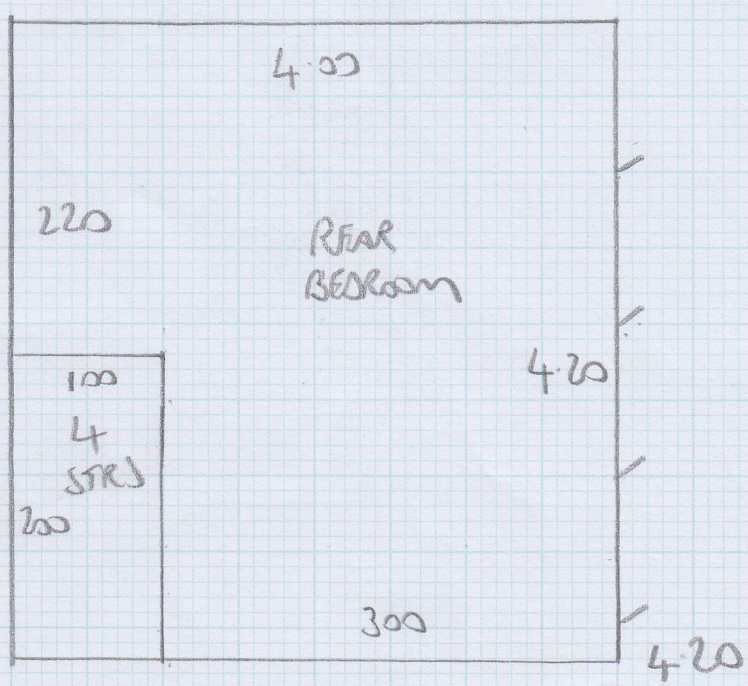

Job No: F23475  
 Name: BAHAN - CONTEH  
 Address: 1 LAMPETER SQUARE  
 W6 8PS  
 Tel:  
 Sheet: 1 OF 2

6-75 Plan  
 4-20 Plan  
 4-25  

---

 15.20m x 4.00m  
 = 60.8m<sup>2</sup>

FAUX SILK DIO  
 (SAT 001) =

Job No: F23475

Name: BALAH-CONTEH

Address: 1 LAMPETER SQUARE  
W6 8PS

Tel:

Sheet: 2 OF 2

4250  
3578.40  
3300.00  
1875  
2184.40  
2000.00