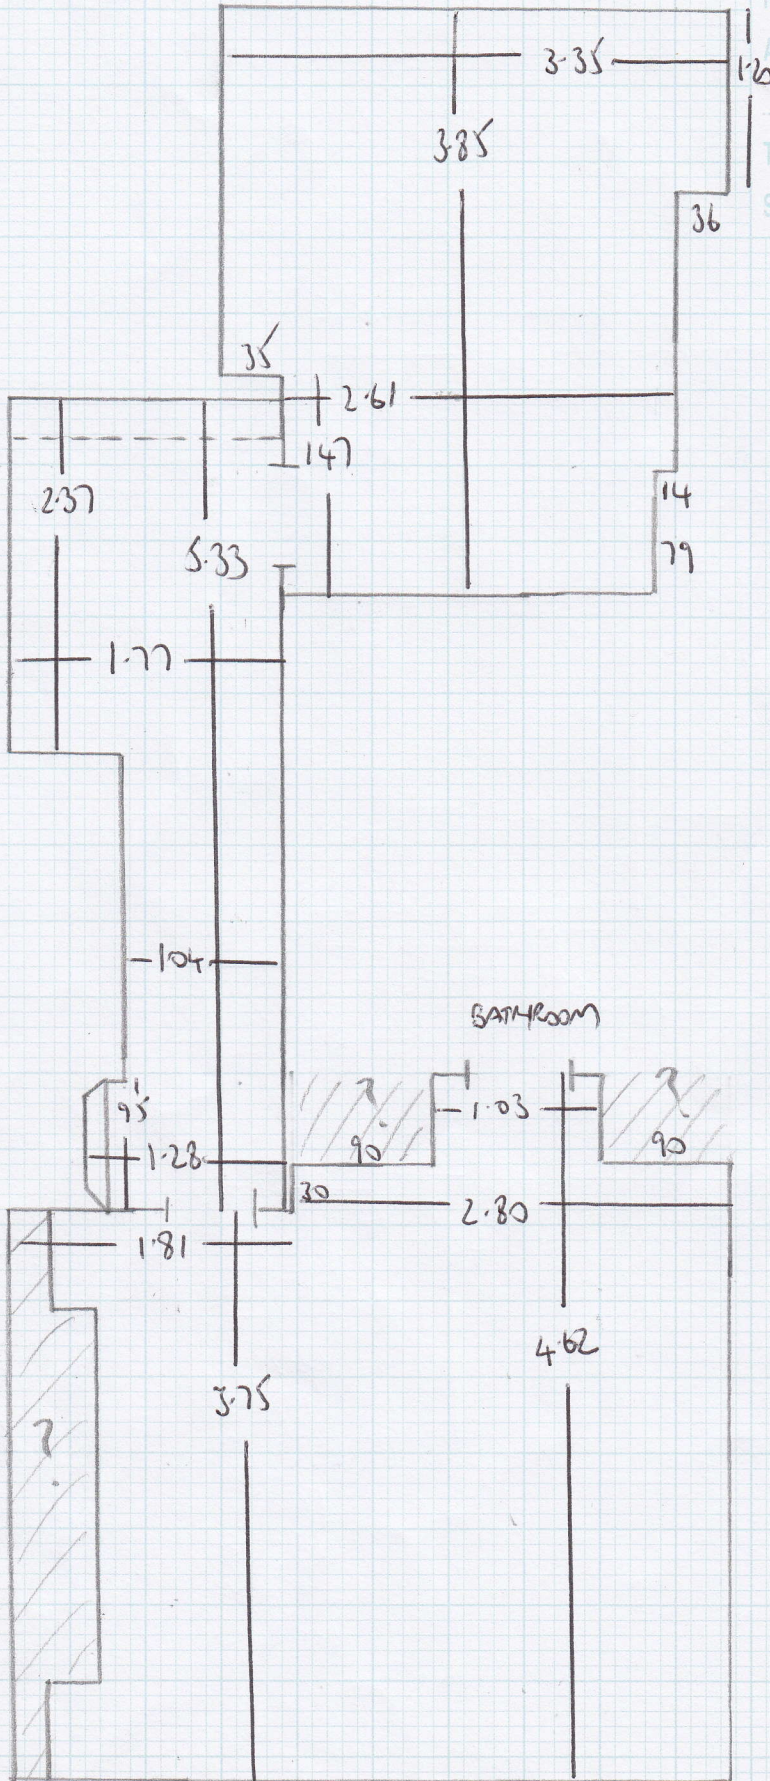

Job No: F23510  
 Name: BLAZE'D CO  
 Address: 65 BRITANNIA RD  
 SW6 2JR  
 Tel:  
 Sheet: 1 OF 4

7.60  
 4.80  
 5.60

$$18.00 \times 5.00 = 90m^2$$

SSN 4

HC 530

Job No: F23510  
 Name: BLAZE & CO  
 Address: 65 BRITANNIA RD  
 SW6 2JR  
 Tel:  
 Sheet: 2 of 4

SSN 4  
 HC 530

FIRST FLOOR

Job No: F23510  
 Name: BLAZE & CO  
 Address: 65 BRITANNIA ROAD  
 SW6 2JR  
 Tel:  
 Sheet: 3 of 4

- ✓ 7 W 82x62
- ✓ 8 W 98x70
- ✓ 9 W 68x61
- 10 STRS
- 68x47
- BN
- 82x50
- GIF

Job No: F23510

Name: BLAZE & CO

Address: 65 BRITANNIA ROAD  
SW6 2JR

Tel:

Sheet: 4 of 4

Top Floor

- 1 STR. 68
- 1 W 81x59
- 2 W 96x65
- 3 W 65x65
- 4 W 80x59
- 5 W 95x65
- 6 W 68x64
- 8 STRS. 68