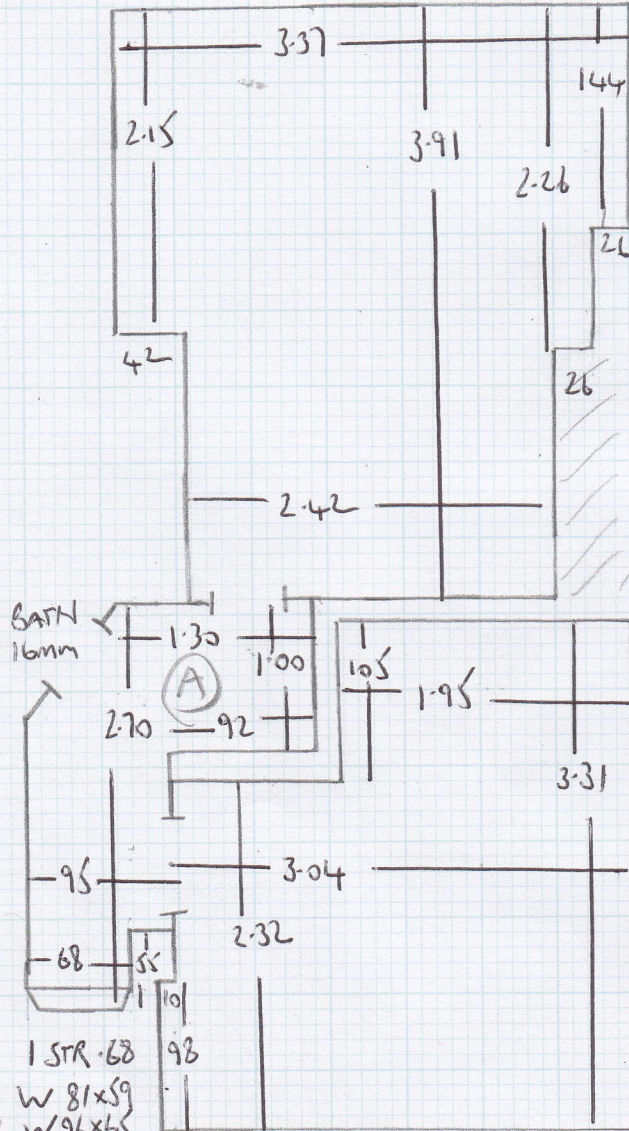

Job No: F23510  
 Name: BLAZE'D CO  
 Address: 65 BRITANNIA RD  
 SW6 2JR  
 Tel:  
 Sheet: 1 OF 4

7.60  
 4.80  
 5.60

$$18.00 \times 5.00 = 90m^2$$

SSN 4

HC 530

Job No: F23510  
 Name: BLAZE & CO  
 Address: 65 BRITANNIA RD  
 SW6 2JR  
 Tel:  
 Sheet: 2 of 4

SSN 4  
 HC 530

FIRST FLOOR

Job No: F23510  
 Name: BLAZE & CO  
 Address: 65 BRITANNIA ROAD  
 SW6 2JR  
 Tel:  
 Sheet: 3 of 4

- ✓ 7 W 82x62
- ✓ 8 W 98x70
- ✓ 9 W 68x61
- 10 STRS
- 68x47
- BN
- 82x50
- GIF

Job No: F23510

Name: BLAZE & CO

Address: 65 BRITANNIA ROAD  
SW6 2JR

Tel:

Sheet: 4 of 4

Top Floor

- 1 STR. 68
- 1 W 81x59
- 2 W 96x65
- 3 W 65x65
- 4 W 80x59
- 5 W 95x65
- 6 W 68x64
- 8 STRS. 68