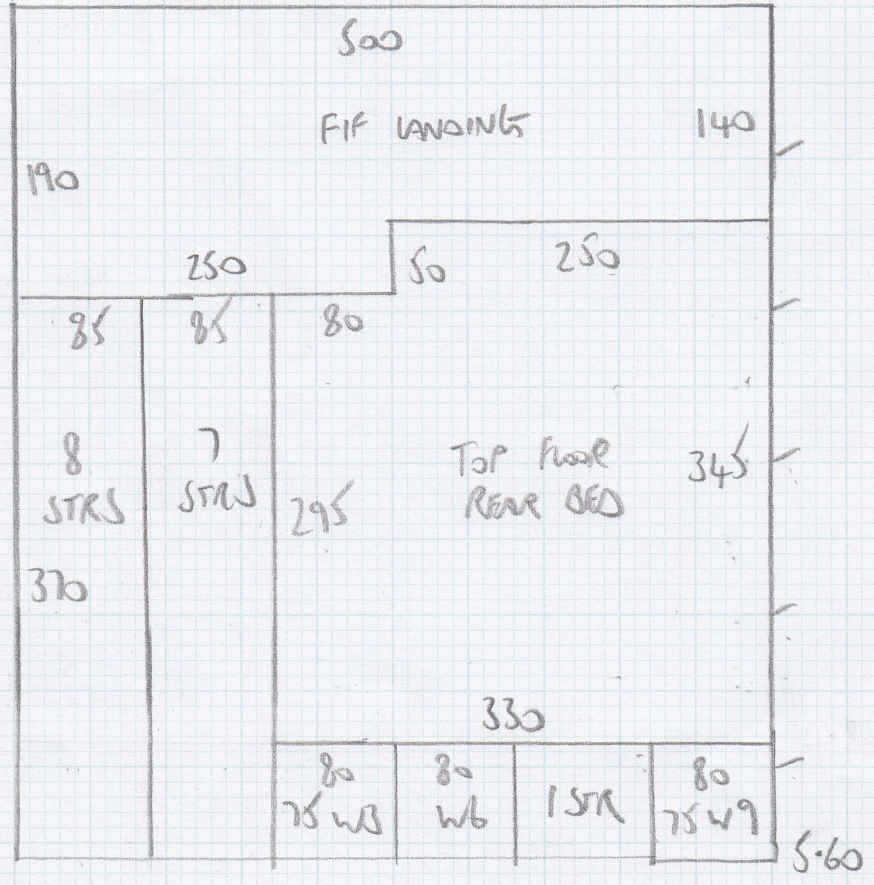

Job No: F23510  
 Name: BLAZE'D CO  
 Address: 65 BRITANNIA RD  
 SW6 2JR  
 Tel:  
 Sheet: 1 OF 4

7.60  
 4.80  
 5.60

$$18.00 \times 5.00 = 90m^2$$

SSN 4

HC 530

Job No: F23510  
 Name: BLAZE & CO  
 Address: 65 BRITANNIA RD  
 SW6 2JR  
 Tel:  
 Sheet: 2 of 4

SSN 4  
 HC 530

FIRST FLOOR

Job No: F23510  
 Name: BLAZE & CO  
 Address: 65 BRITANNIA ROAD  
 SW6 2JR  
 Tel:  
 Sheet: 3 of 4

- ✓ 7 W 82x62
- ✓ 8 W 98x70
- ✓ 9 W 68x61
- 10 STRS
- 68x47
- BN
- 82x50
- GIF

Job No: F23510

Name: BLAZE & CO

Address: 65 BRITANNIA ROAD  
SW6 2JR

Tel:

Sheet: 4 of 4

Top Floor

- 1 STR. 68
- 1 W 81x59
- 2 W 96x65
- 3 W 65x65
- 4 W 80x59
- 5 W 95x65
- 6 W 68x64
- 8 STRS. 68