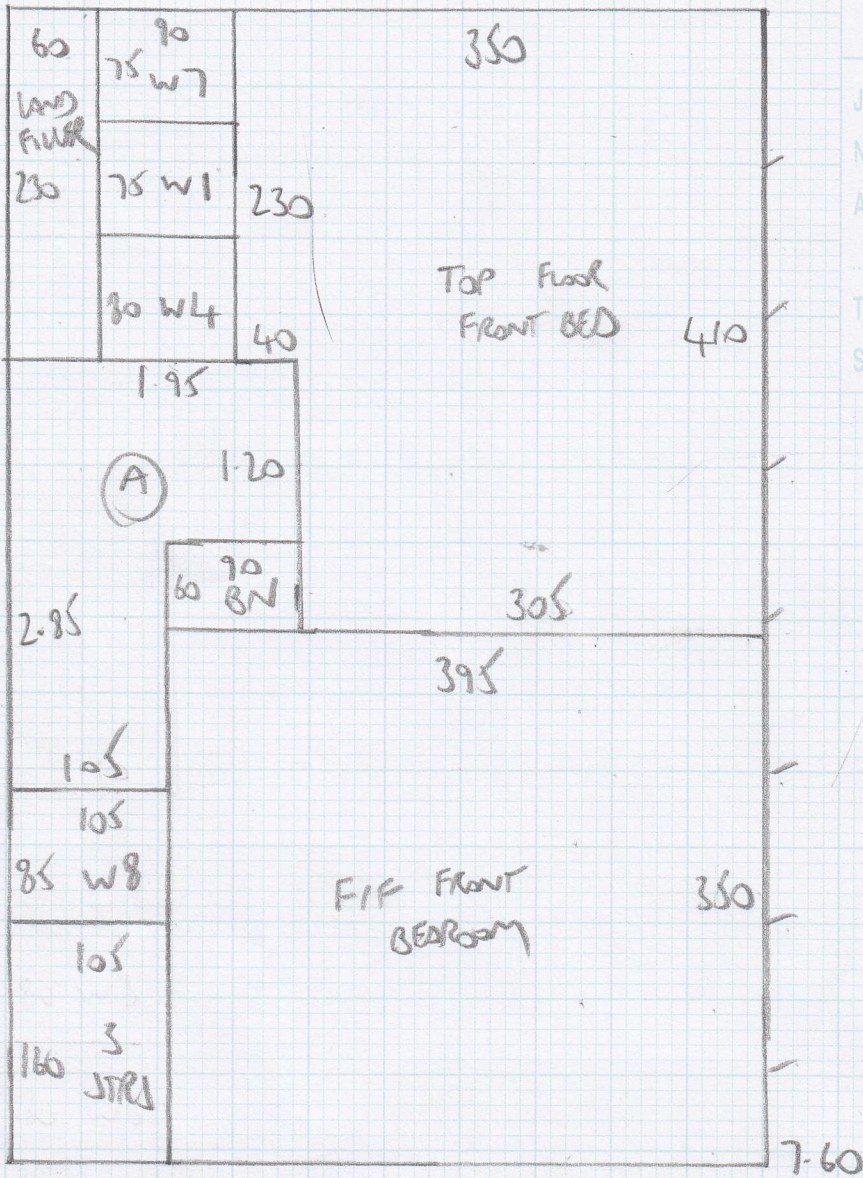

Job No: F23510  
 Name: BLAZE'D CO  
 Address: 65 BRITANNIA RD  
 SW6 2JR  
 Tel:  
 Sheet: 1 OF 4

7.60  
 4.80  
 5.60

$$18.00 \times 5.00 = 90m^2$$

SSN 4

HC 530

Job No: F23510  
 Name: BLAZE & CO  
 Address: 65 BRITANNIA RD  
 SW6 2JR  
 Tel:  
 Sheet: 2 of 4

SSN 4  
 HC 530

FIRST FLOOR

Job No: F23510  
 Name: BLAZE & CO  
 Address: 65 BRITANNIA ROAD  
 SW6 2JR  
 Tel:  
 Sheet: 3 of 4

- ✓ 7 W 82x62
- ✓ 8 W 98x70
- ✓ 9 W 68x61
- 10 STRS
- 68x47
- BN
- 82x50
- GIF

Job No: F23510

Name: BLAZE & CO

Address: 65 BRITANNIA ROAD  
SW6 2JR

Tel:

Sheet: 4 of 4

Top Floor

- 1 STR. 68
- 1 W 81x59
- 2 W 96x65
- 3 W 65x65
- 4 W 80x59
- 5 W 95x65
- 6 W 68x64
- 8 STRS. 68