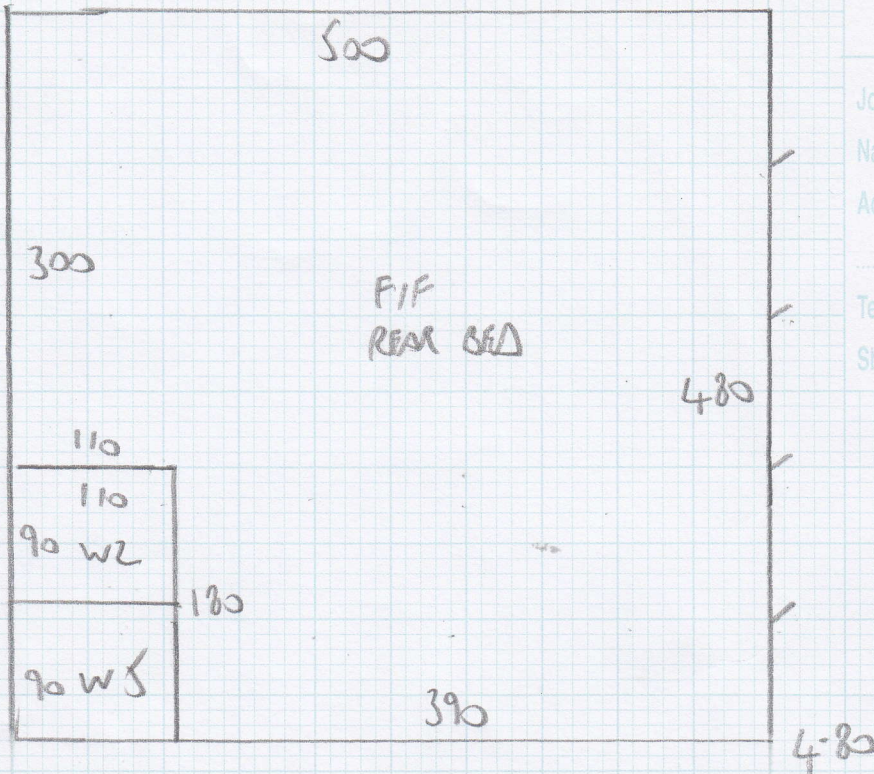

Job No: F23510  
 Name: BLAZE'D CO  
 Address: 65 BRITANNIA RD  
 SW6 2JR  
 Tel:  
 Sheet: 1 OF 4

7.60  
 4.80  
 5.60

$$18.00 \times 5.00 = 90m^2$$

SSN 4

HC 530

Job No: F23510  
 Name: BLAZE & CO  
 Address: 65 BRITANNIA RD  
 SW6 2JR  
 Tel:  
 Sheet: 2 of 4

SSN 4  
 HC 530

FIRST FLOOR

Job No: F23510  
 Name: BLAZE & CO  
 Address: 65 BRITANNIA ROAD  
 SW6 2JR  
 Tel:  
 Sheet: 3 of 4

- ✓ 7 W 82x62
- ✓ 8 W 98x70
- ✓ 9 W 68x61
- 10 STRS
- 68x47
- BN
- 82x50
- GIF

Job No: F23510

Name: BLAZE & CO

Address: 65 BRITANNIA ROAD  
SW6 2JR

Tel:

Sheet: 4 of 4

Top Floor

- 1 STR. 68
- 1 W 81x59
- 2 W 96x65
- 3 W 65x65
- 4 W 80x59
- 5 W 95x65
- 6 W 68x64
- 8 STRS. 68