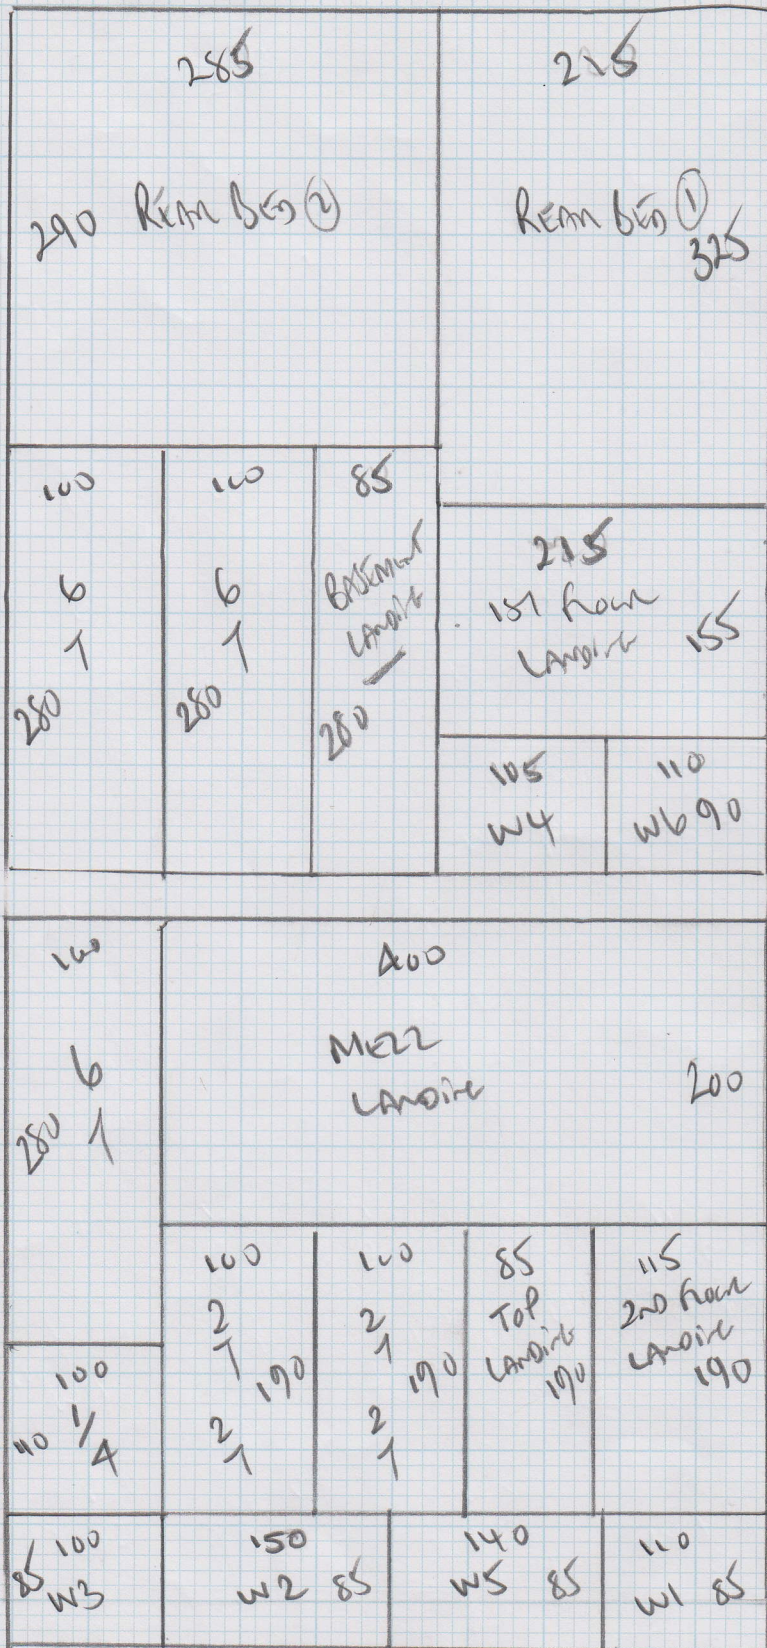

Job No: F23565  
 Name: JOYKEPE  
 Address: 128 ALDERNEY ST SW1  
 Tel:  
 Sheet: 1 of 4

SCANE Trust  
 5022 CHAMPAGNE

- Top Bed 315 x 500
- 2nd floor bed 375 x 500
- 1st floor bed 355 x 500
- LOUNGE wood floor
- PAN 570 x 500
- PAN 475 x 500
- 2090 x 500

104.50ml

Job No: F23565  
 Name: Jayklee  
 Address: 128 MOENNEYS ST  
 SW1  
 Tel:  
 Sheet: 2 of 4

Job No: F23565  
 Name: JOYELLE  
 Address: 128 ALEXANDER ST  
 SW1  
 Tel:  
 Sheet: 3 of 4

67  
 AS X 95

WOOD FLOORS  
 NO UPSETS

REAR  
 Blo ①

REAR  
 Blo ②

TILED WOOD FLOORS

Job No: F23565  
 Name: JAYKRE  
 Address: 128 Mooremans SW1  
 Tel:  
 Sheet: A of A