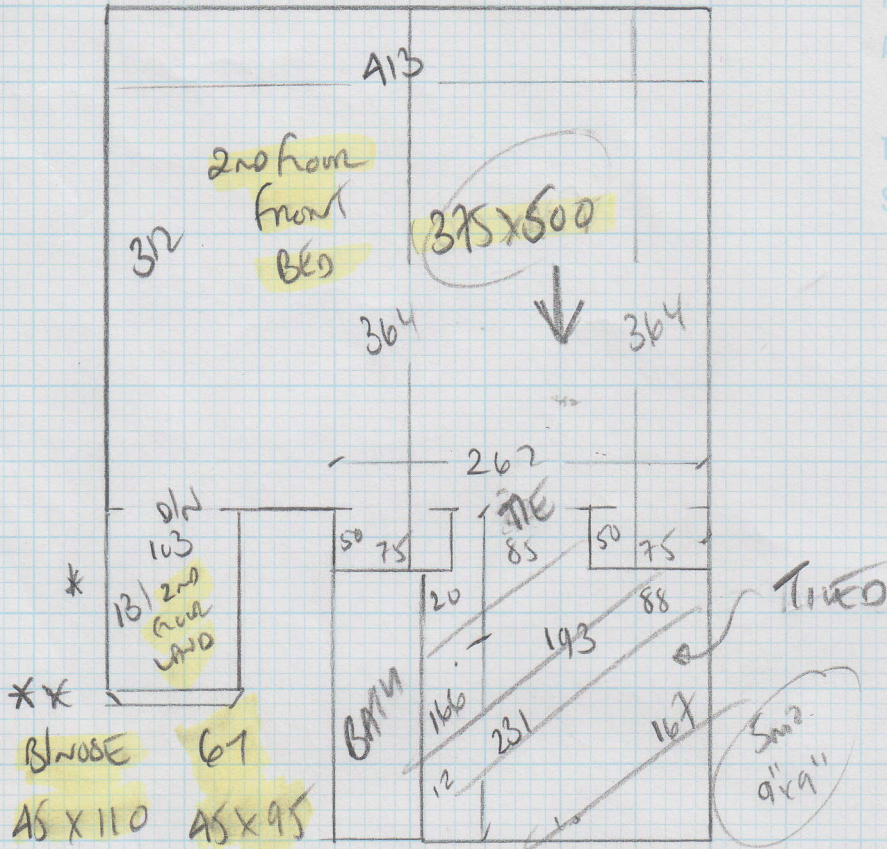

Job No: F23565  
 Name: JOYKEPE  
 Address: 128 ALDERNEY ST SW1  
 Tel:  
 Sheet: 1 of 4

SCANE Trust  
 5022 CHAMPAGNE

- Top Bed 315 x 500
- 2nd floor bed 375 x 500
- 1st floor bed 355 x 500
- LOUNGE wood floor
- PAN 570 x 500
- PAN 475 x 500
- 2090 x 500

104.50ml

Job No: F23565  
 Name: Jayklee  
 Address: 128 MOENNEYS ST  
 SW1  
 Tel:  
 Sheet: 2 of 4

Job No: F23565  
 Name: JOYELLE  
 Address: 128 ALEXANDER ST  
 SW1  
 Tel:  
 Sheet: 3 of 4

67  
 AS X 95

WOOD FLOORS  
 NO UPSETS

REAR  
 Blo ①

REAR  
 Blo ②

TILED WOOD FLOORS

Job No: F23565  
 Name: JAYKRE  
 Address: 128 Mooremans SW1  
 Tel:  
 Sheet: A of A