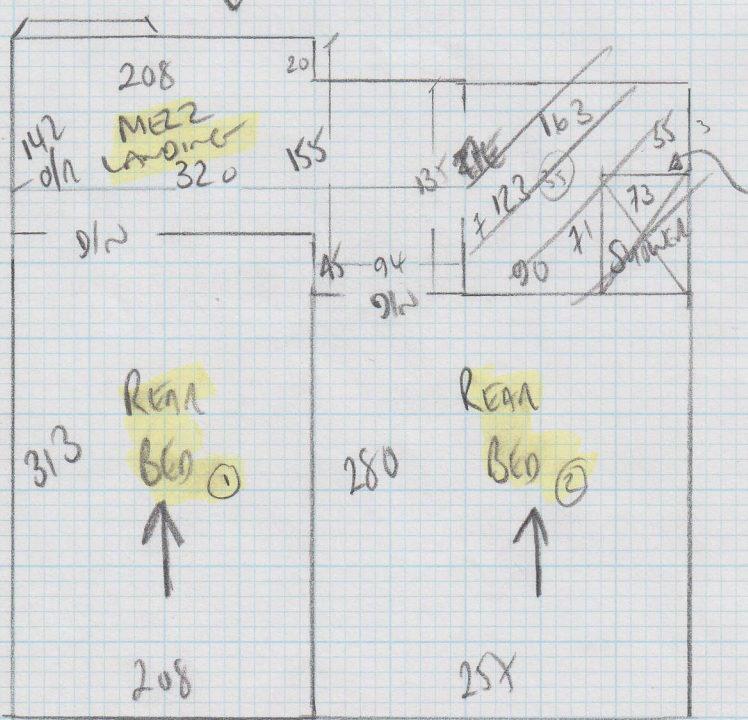

Job No: F23565  
 Name: JOYKEPE  
 Address: 128 ALDERNEY ST SW1  
 Tel:  
 Sheet: 1 of 4

SCANE Trust  
 5022 CHAMPAGNE

- Top Bed 315 x 500
- 2nd floor bed 375 x 500
- 1st floor bed 355 x 500
- LOUNGE wood floor
- PAN 570 x 500
- PAN 475 x 500
- 2090 x 500

104.50ml

Job No: F23565  
 Name: Jayklee  
 Address: 128 MOENNEYS ST  
 SW1  
 Tel:  
 Sheet: 2 of 4

Job No: F23565  
 Name: JOYELLE  
 Address: 128 ALEXANDER ST  
 SW1  
 Tel:  
 Sheet: 3 of 4

67  
 AS X 95

WOOD FLOORS  
 NO UPSETS

REAR  
 Blo ①

REAR  
 Blo ②

TILED WOOD FLOORS

Job No: F23565  
 Name: JAYKRE  
 Address: 128 Mooremans SW1  
 Tel:  
 Sheet: A of A