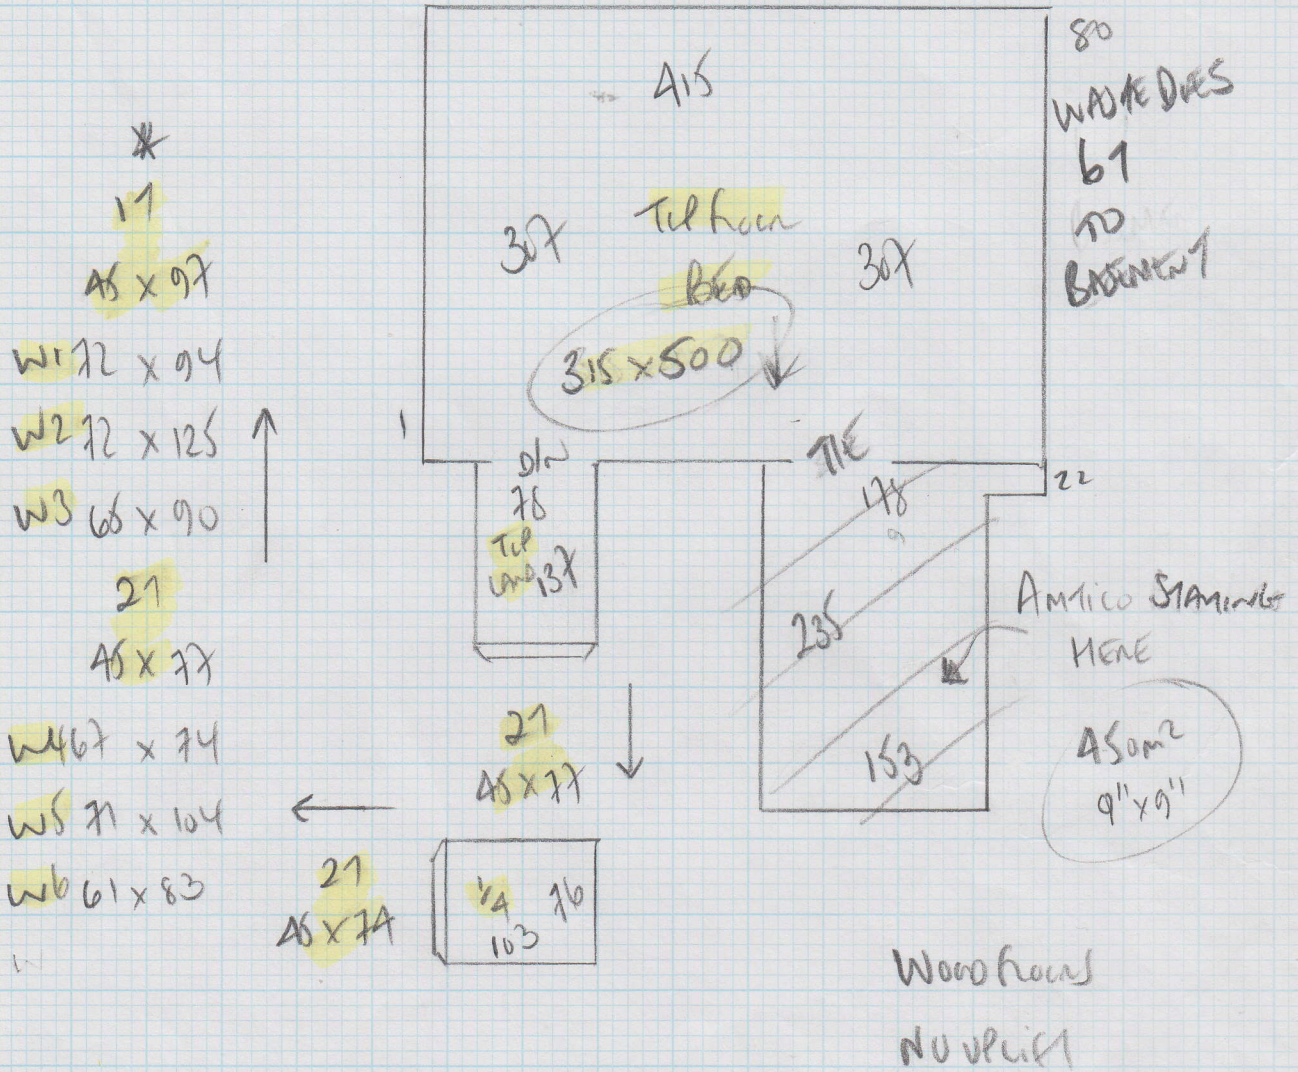

Job No: F23565  
 Name: JOYKEPE  
 Address: 128 ALDERNEY ST SW1  
 Tel:  
 Sheet: 1 of 4

SCANE Trust  
 5022 CHAMPAGNE

- Top Bed 315 x 500
- 2nd floor bed 375 x 500
- 1st floor bed 355 x 500
- LOUNGE wood floor
- PAN 570 x 500
- PAN 475 x 500
- 2090 x 500

104.50ml

Job No: F23565  
 Name: Jayklee  
 Address: 128 MOENNEYS ST  
 SW1  
 Tel:  
 Sheet: 2 of 4

Job No: F23565  
 Name: JOYELLE  
 Address: 128 ALEXANDER ST  
 SW1  
 Tel:  
 Sheet: 3 of 4

67  
 AS X 95

WOOD FLOORS  
 NO UPSETS

REAR  
 Blo ①

REAR  
 Blo ②

TILED WOOD FLOORS

Job No: F23565  
 Name: JAYKRE  
 Address: 128 Mooremans SW1  
 Tel:  
 Sheet: A of A