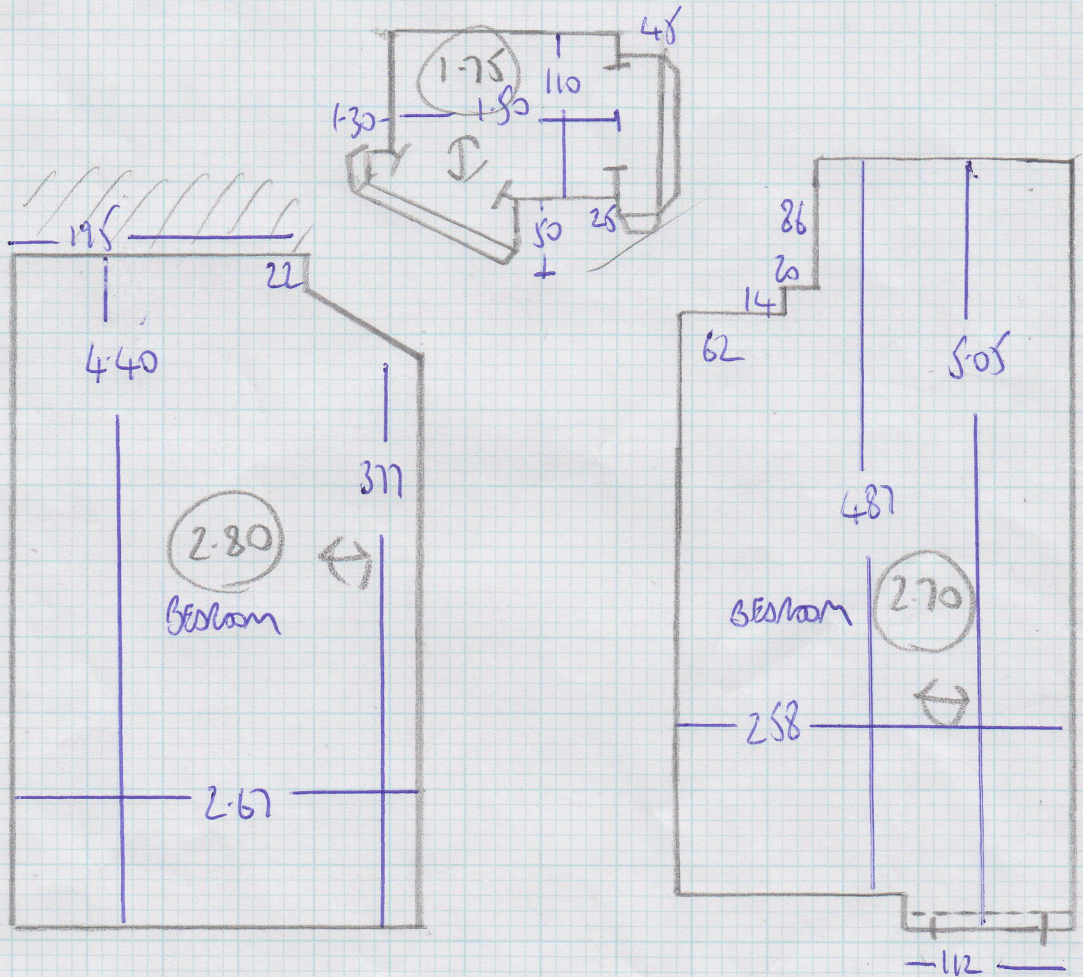

Job No: F23566
 Name: BAUMER
 Address: 47 DEAFORD ST
 SW6 7LS
 Tel:
 Sheet: 1 OF 1

2.80
 2.70
 1.75

$$7.25 \times 5.00 = 36.25m^2$$

APPLEBY 40
 (AP40-28H)

Cane Leather