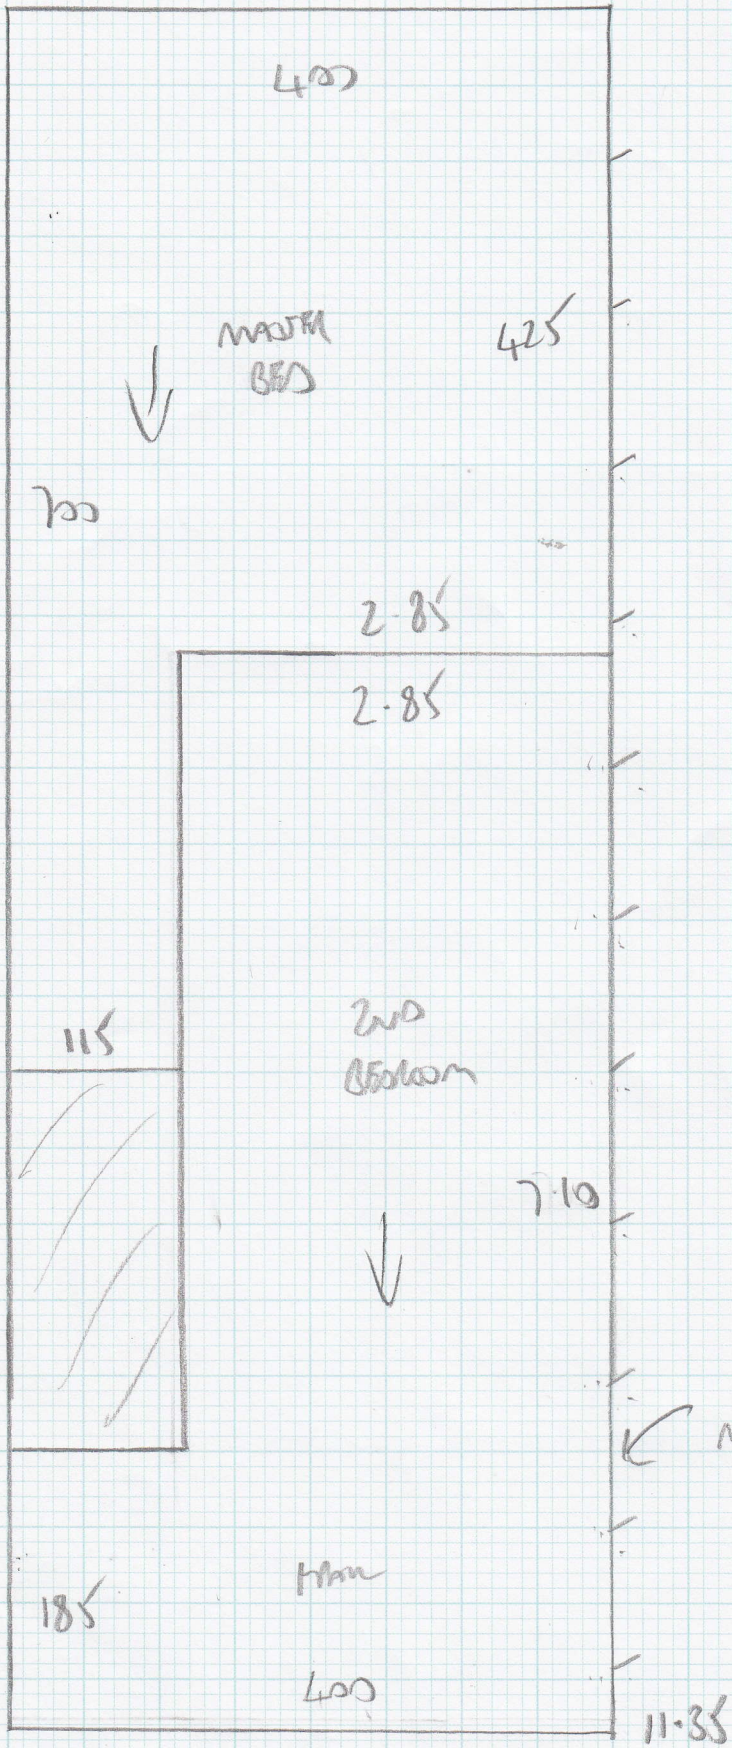

Job No: F23572  
Name: PARKPORT INT  
Address: 2A BRYANSTON CT.  
Tel:  
Sheet: 1 of 2

FAUX SILK  
CLOUSE FAVOIS

1135 x 400

Job No: F23572  
Name: PARROTT INTERIORS  
Address: 2A BRYANSTON COURT  
133 GEORGE ST, WIMB 7HA  
Tel:  
Sheet: 2 of 2