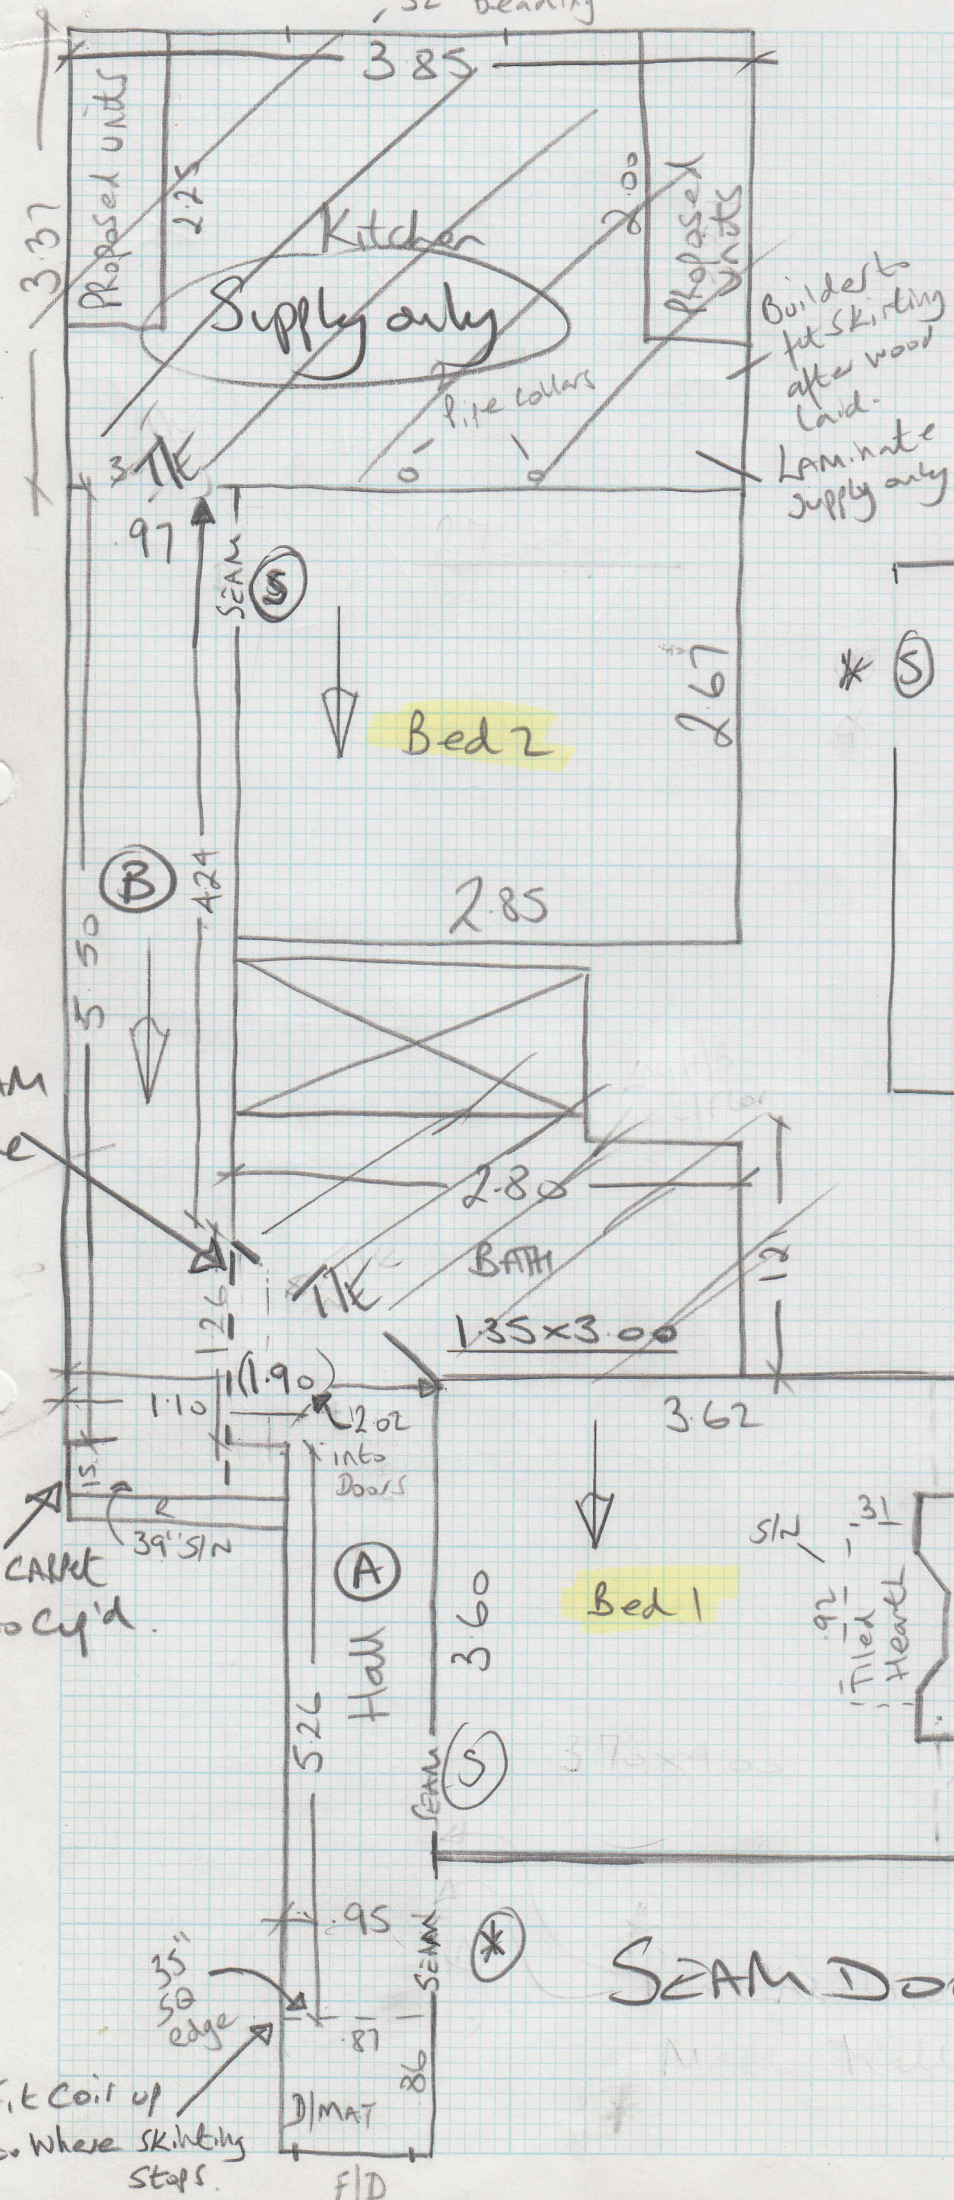

Job No: F23579
Name: DAVIES
Address: GROUND FLOOR UNIT
59 WALDO AVENUE
SUNBORA
Tel:
Sheet: 1 of 2

STUCK INST A/D
Colour Strips

1240

PLAN 1240x500

62m²

52" Beading

Job No: F23579
Name: DAVIES
Address: Ground floor flat
59 WALDO Avenue
Tel: SW6 6RA
Sheet: 2 of 2

Wood floors
 No uplift or
 furniture
 New U/LAM full
 REQ T/ART.
 ANOD BARS.
 PARKING (220/H).

Draw flow
 Advice on quote

SEAM DOORWAYS