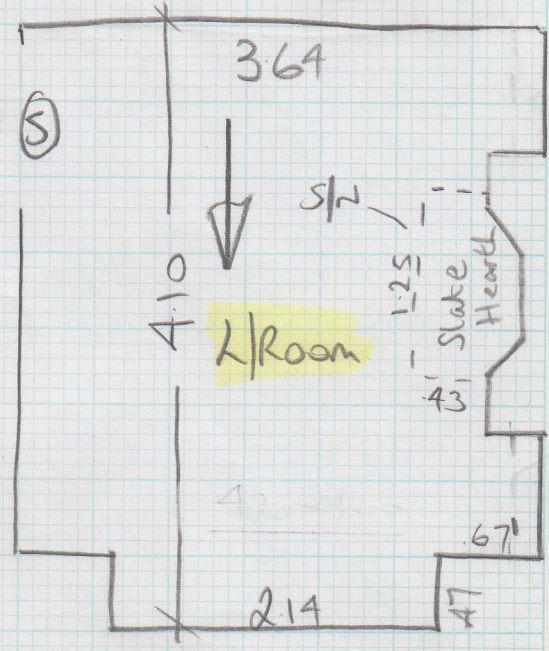

Job No: F23579
Name: DAVIES
Address: GROUND FLOOR UNIT
59 WALDO AVENUE
SUNBORA
Tel:
Sheet: 1 of 2

STUCK INST A/D
Colour Strips

1240

PLAN 1240x500

62m²

52" Beading

Job No: F23579
Name: DAVIES
Address: Ground floor flat
59 WALDO Avenue
Tel: SW6 6RA
Sheet: 2 of 2

Wood floors
 No uplift or
 furniture
 New U/LAM full
 REQ T/ART.
 ANOD BARS.
 PARKING (220/H).

Draw flow
 Advice on quote

SEAM DOORWAYS