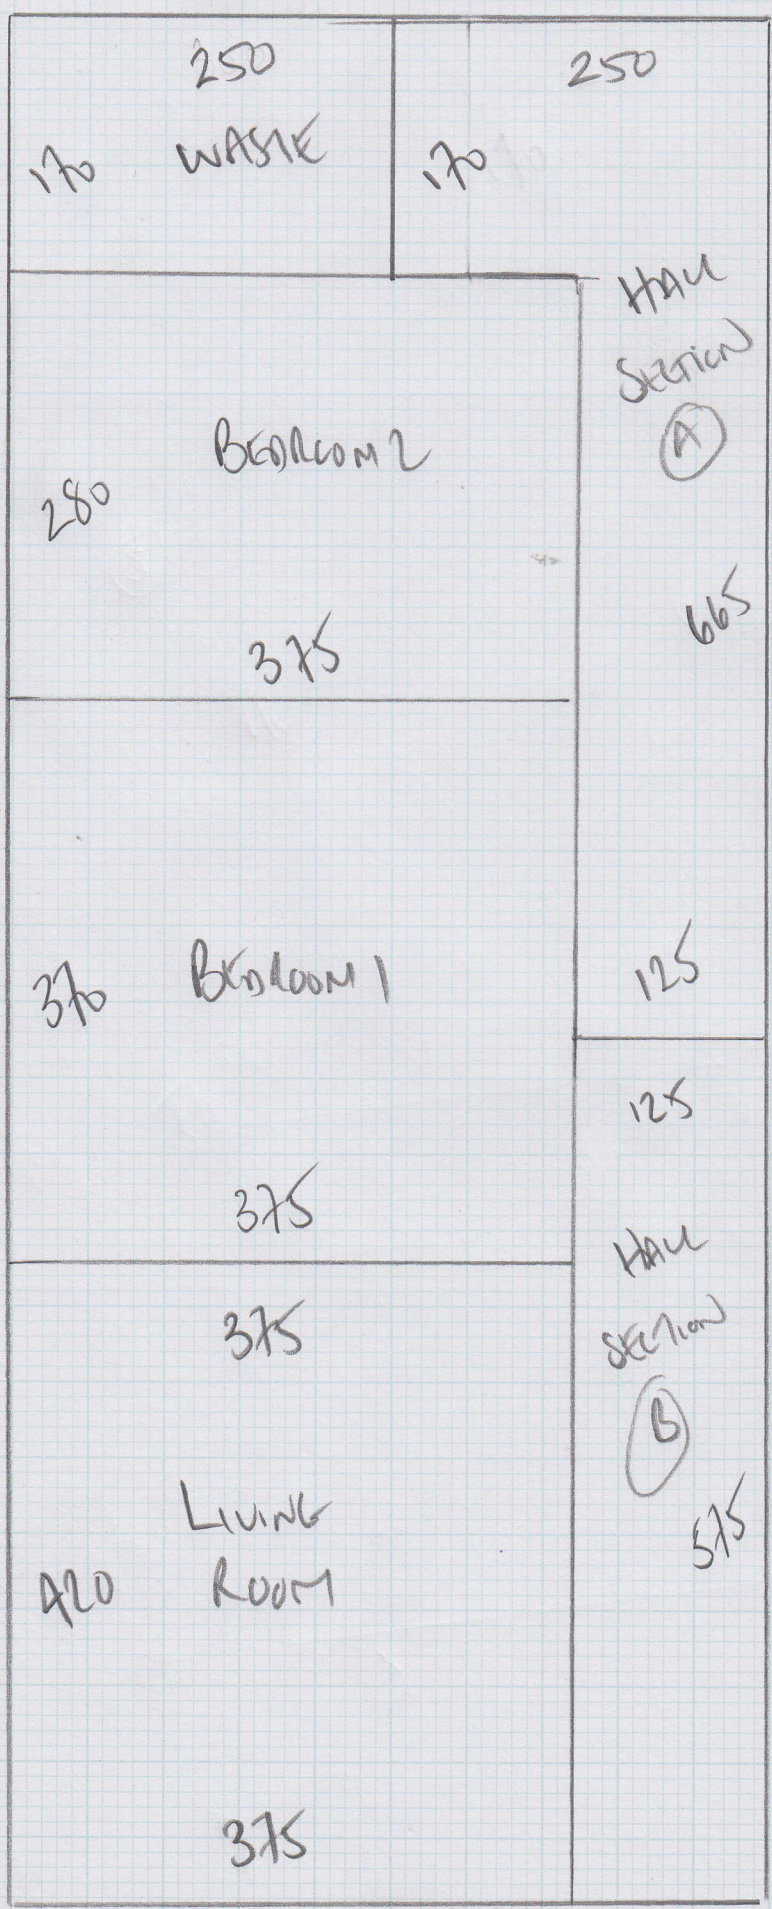

Job No: F23579
Name: DAVIES
Address: GROUND FLOOR UNIT
59 WALDO AVENUE
SUNBORA
Tel:
Sheet: 1 of 2

STUCK INST A/D
Colour Strips

1240

PLAN 1240x500

62m²

52" Beading

Job No: F23579
Name: DAVIES
Address: Ground floor flat
59 WALDO Avenue
Tel: SW6 6RA
Sheet: 2 of 2

Wood floors
 No uplift or
 furniture
 New U/LAM full
 REQ T/ART.
 ANOD BARS.
 PARKING (220/H).

Draw flow
 Advice on quote

SEAM DOORWAYS