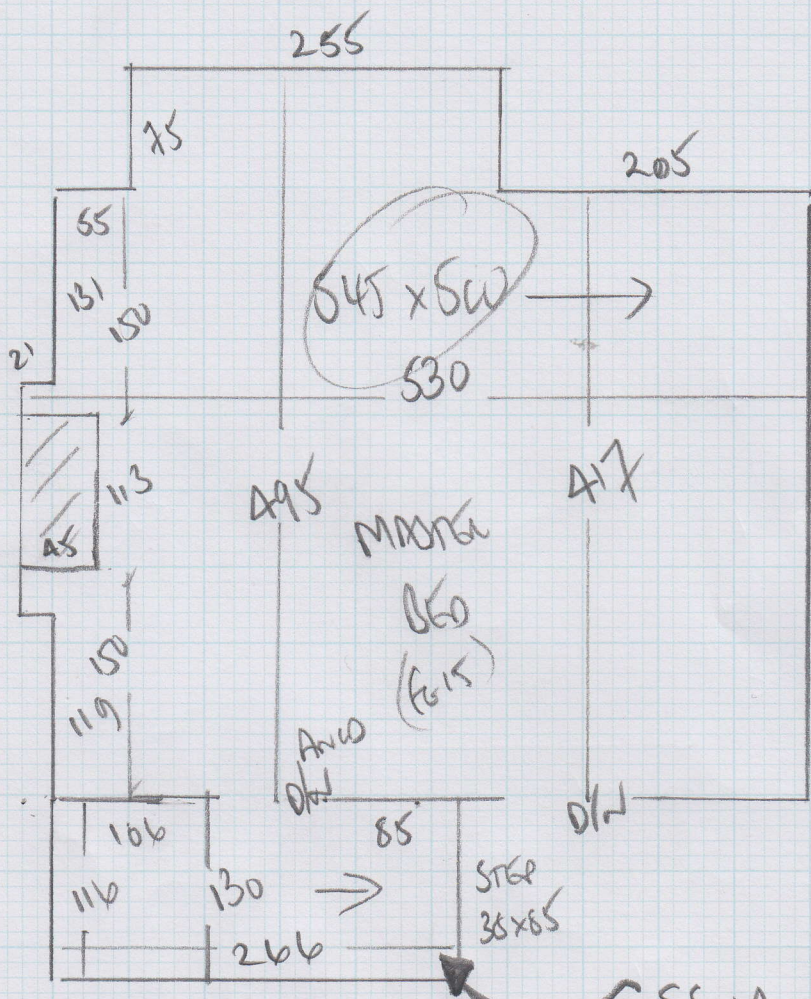

Job No: F23584

Name: NESBIT

Address: 3A DUNELMEST
SW66BN

Tel:

Sheet: 1 of 2

SSN A

Colour HC510

3w x 500

15m²

Job No: F23584
 Name: NESTIT
 Address: 3A DOMESTIC ST
 SW6 6EN
 Tel:
 Sheet: 2 of 2

MATTING 660
ASCOT ASC/01
545 x 500
 27.25m²

SSNA
COLLE HCS10
 3W x 500
 15m² (SEE PLAN ON 1 OF 2)