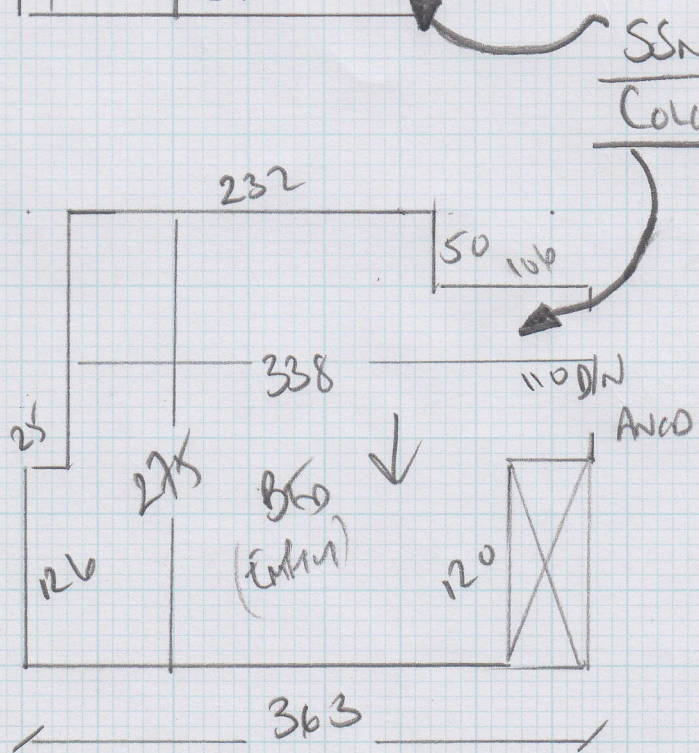

Job No: F23584

Name: NESBIT

Address: 3A DUNELMEST
SW66BN

Tel:

Sheet: 1 of 2

SSN A

Colour HC510

3w x 500

15m²

Job No: F23584
 Name: NESTIT
 Address: 3A DOMESTIC ST
 SW6 6EN
 Tel:
 Sheet: 2 of 2

MATTING 660
ASCOT ASC/01
545 x 500
 27.25m²

SSNA
COLLE HCS10
 3W x 500
 15m² (SEE PLAN ON 1 OF 2)