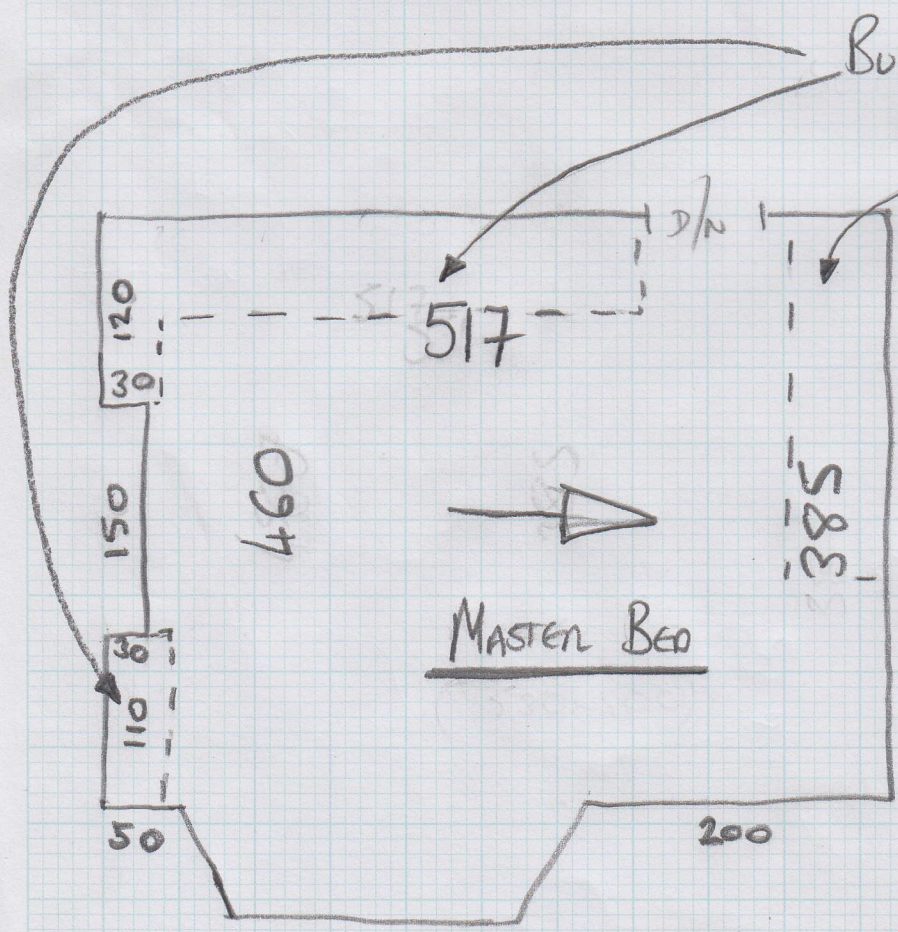

Job No: F23586
 Name: COLLINS
 Address: 10F1
 Tel: _____
 Sheet: _____ of _____

Parable Bed + Dresser

LATER DATE

COIR @ 125x100
 NATURAL
 TO EXISTING MATWELL

BUILT IN UNITS TO BE
 REMOVED BY OTHERS
 BEFORE CARPET
 FITTING

FURN
 Bed, Desk, Chest

SLOANE TWIST (4202)
-SLO-4235
530x500
 = 26.5m²