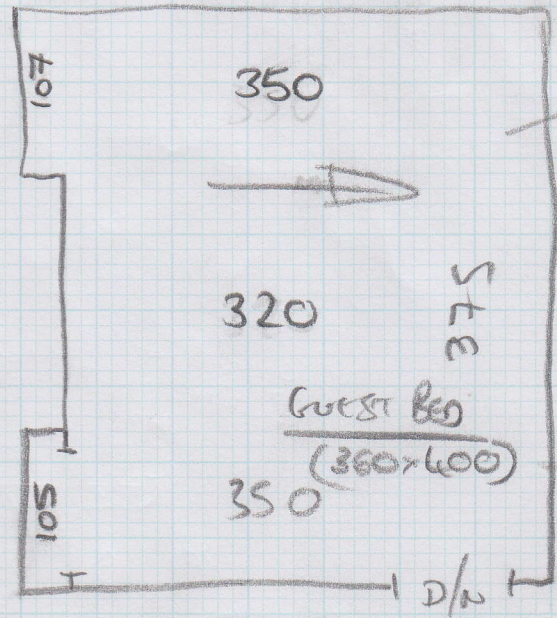

Job No: F23586
 Name: COLLINS
 Address: 10F1
 Tel: _____
 Sheet: _____ of _____

Parable Bed + Dresser

LATER DATE

COIR @ 125x100
 NATURAL
 TO EXISTING MATWELL

BUILT IN UNITS TO BE
 REMOVED BY OTHERS
 BEFORE CARPET
 FITTING

FURN
 Bed, Desk, Chest

SLOANE TWIST (4202)
-SLO-4235
530x500
 = 26.5m²