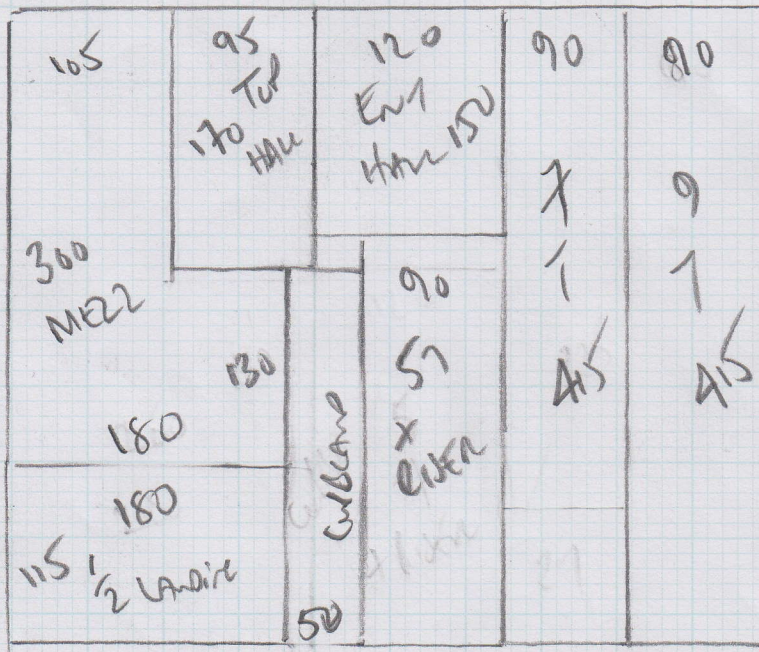

Job No: F23588  
 Name: SHEPHERD  
 Address: 11A Lunnyran  
 SW6 7UG  
 Tel:  
 Sheet: 1 of 2

2 BEDS S/LANDINGS

675

SSNA  
 MIKV130

LAN1 675 x 500  
 LAN2 415 x 500  
1090 x 500

415

54.50m<sup>2</sup>

Job No: F23588  
 Name: STEPHEN  
 Address: 11A Turner Road  
 Sub 7/6  
 Tel:  
 Sheet: 2 of 2