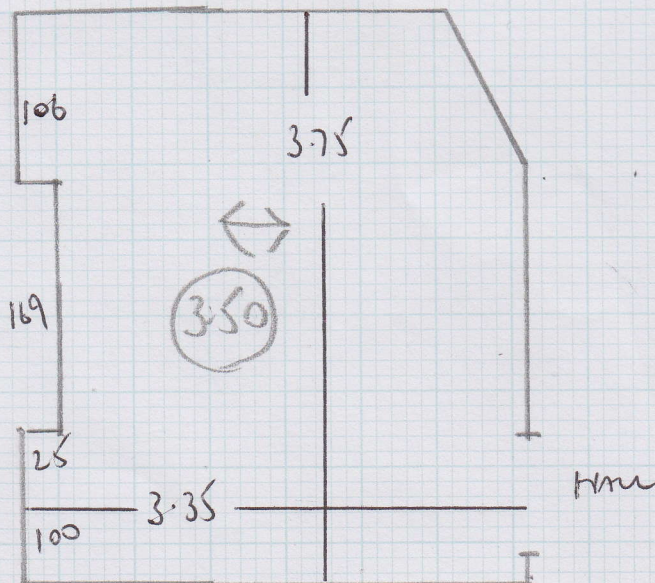

Job No: F23605  
 Name: HOWSWORTH  
 Address: 457A FULLAM PARKWAY  
 SW6 6SU  
 Tel: \_\_\_\_\_  
 Sheet: 1 OF 1

HANOI BB22  
 3-30 x SMTR  
 3-50 x SMTR