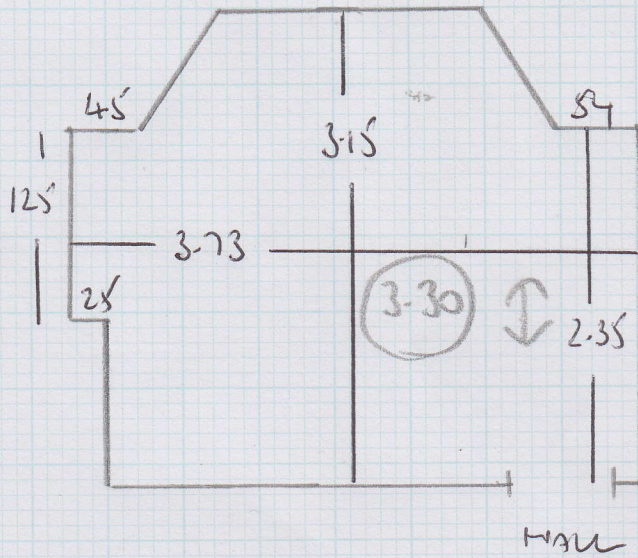

Job No: F23605  
 Name: HOWSWORTH  
 Address: 457A FULLAM PARKWAY  
 SW6 6SU  
 Tel: \_\_\_\_\_  
 Sheet: 1 OF 1

HANOI BB22  
 3-30 x SMTR  
 3-50 x SMTR