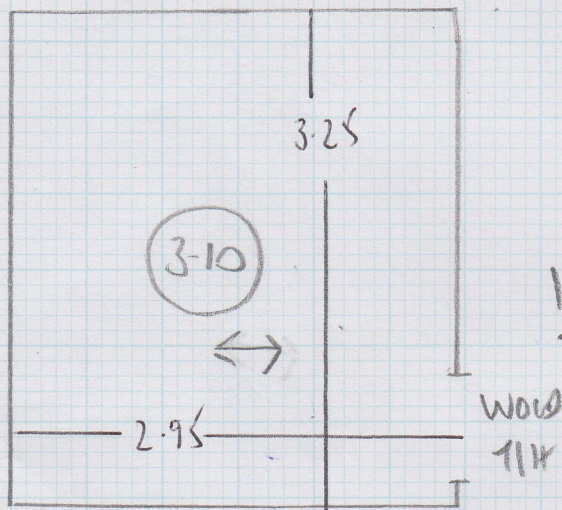

Job No: F23607
 Name: ARHURST
 Address: 11 CORBETT HOUSE
 HOLLYWOOD ROAD SW10
 Tel: _____
 Sheet: 1 of 1

LULWENTH
 LW22

NULMERW SKY

BE0 330 x 400

BE0 310 x 400

BE0 310 x 400

!! CARPET INTO AN
 CURBANS TRASE!!