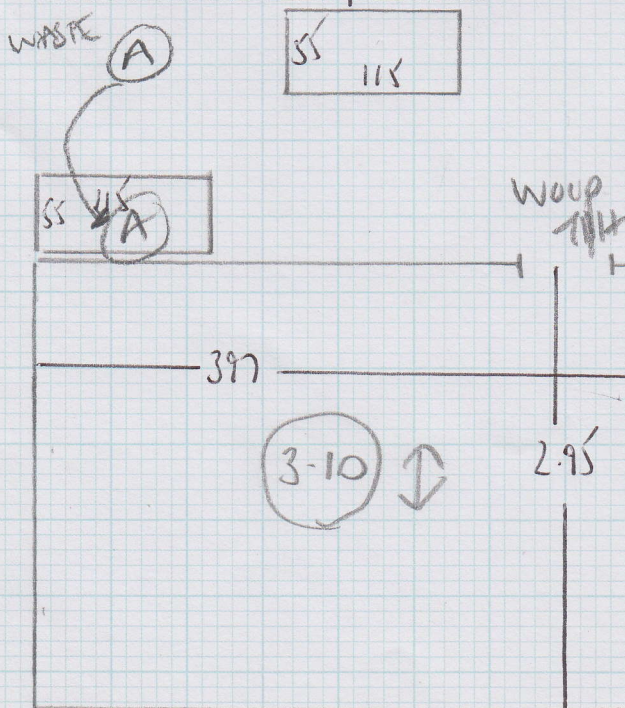

Job No: F23607
 Name: ARHURST
 Address: 11 CORBETT HOUSE
 HOLLYWOOD ROAD SW10
 Tel: _____
 Sheet: 1 of 1

LULWENTH
 LW22

NULMERW SKY

BE0 330 x 400

BE0 310 x 400

BE0 310 x 400

!! CARPET INTO AN
 CURBANS TRASE!!