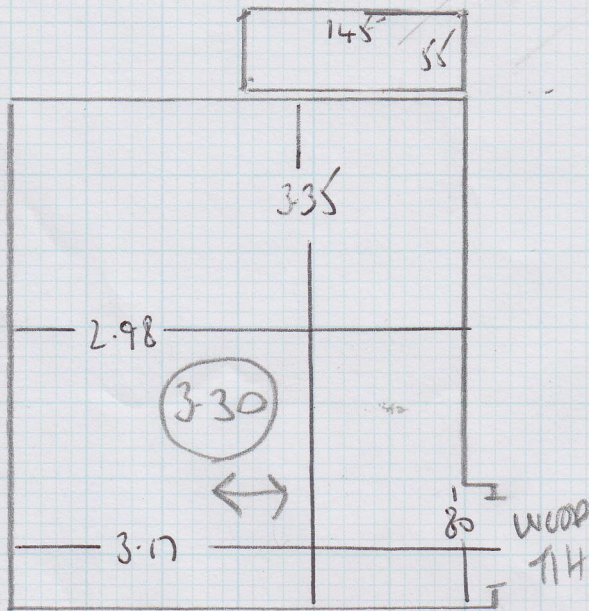

Job No: F23607
 Name: ARHURST
 Address: 11 CORBETT HOUSE
 HOLLYWOOD ROAD SW10
 Tel: _____
 Sheet: 1 of 1

LULWENTH
 LW22

NULMERW SKY

BE0 330 x 400

BE0 310 x 400

BE0 310 x 400

!! CARPET INTO AN
 CURBANS TRASE!!