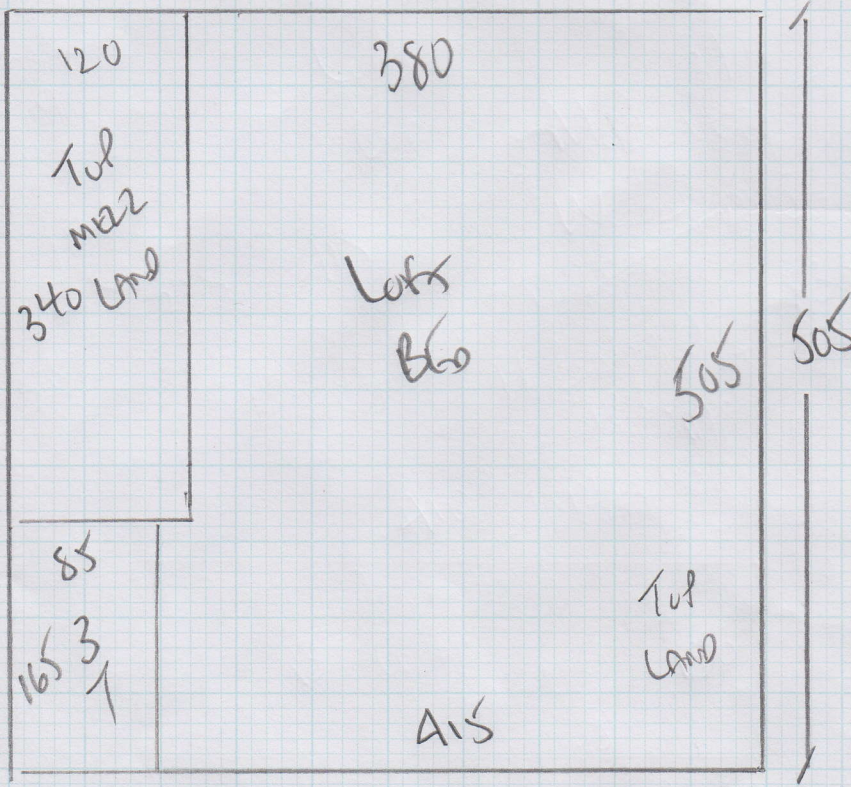

Job No: F23608  
 Name: LAW  
 Address: 61 CANDAHOL ROAD  
 SW11 2QA  
 Tel:  
 Sheet: 1 of 4

HANOI SPECIAL  
 COLOR B22

Plan 1 415 x 500  
 Plan 2 505 x 800  
 Plan 3 545 x 500

1465 x 500

73.25 m<sup>2</sup>

Job No: F23608  
 Name: LAW  
 Address: 61 CANONICAL ROAD  
 SW11 2QA  
 Tel:  
 Sheet: 2 of 4

Job No: F23608  
 Name: LAW  
 Address: 61 CANDAHAR ROAD  
 SW11 2QA  
 Tel:  
 Sheet: 3 of 4

- w1 61 x 77
- w2 66 x 100
- w3 78 x 95

\*  
 Blw  
 45 x 90  
 77  
 45 x 73

Job No: F23608  
 Name: LAW  
 Address: 61 CANATHAN RD  
 SW11 2QA  
 Tel:  
 Sheet: A of A

FOR HOME REFERENCE

81W  
 45x95  
 97  
 45x73  
 45x71

NOT DANCE  
 HALLWAY