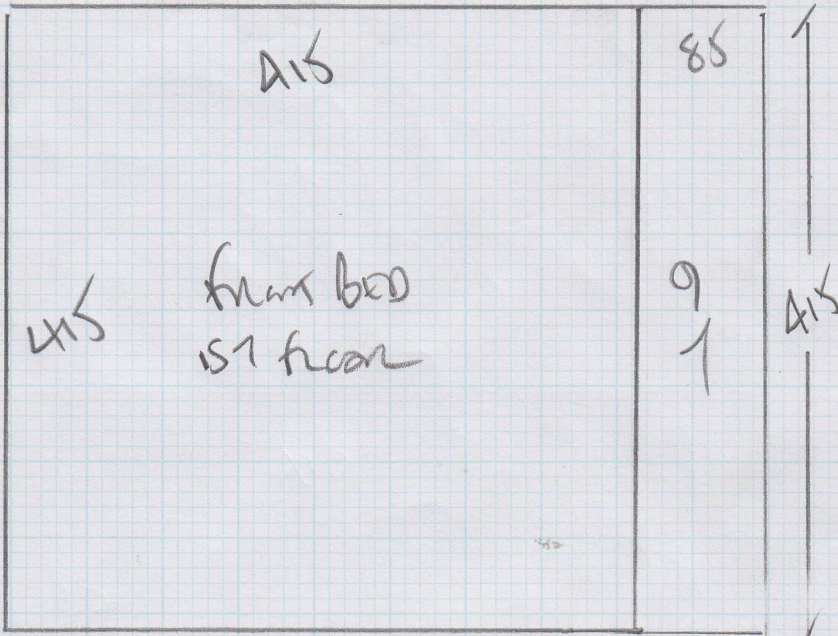

Job No: F23608  
 Name: LAW  
 Address: 61 CANDAHOL ROAD  
 SW11 2QA  
 Tel:  
 Sheet: 1 of 4

HANOI SPECIAL  
 COLOR B22

Plan 1 415 x 500  
 Plan 2 505 x 800  
 Plan 3 545 x 500

1465 x 500

73.25 m<sup>2</sup>

Job No: F23608  
 Name: LAW  
 Address: 61 CANONICAL ROAD  
 SW11 2QA  
 Tel:  
 Sheet: 2 of 4

Job No: F23608  
 Name: LAW  
 Address: 61 CANDAHAR ROAD  
 SW11 2QA  
 Tel:  
 Sheet: 3 of 4

- w1 61 x 77
- w2 66 x 100
- w3 78 x 95

\*  
 Blw  
 45 x 90  
 77  
 45 x 73

Job No: F23608  
 Name: LAW  
 Address: 61 CANATHAN RD  
 SW11 2QA  
 Tel:  
 Sheet: A of A

FOR HOME REFERENCE

81W  
 45x95  
 97  
 45x73  
 45x71

NOT DANCE  
 HALLWAY