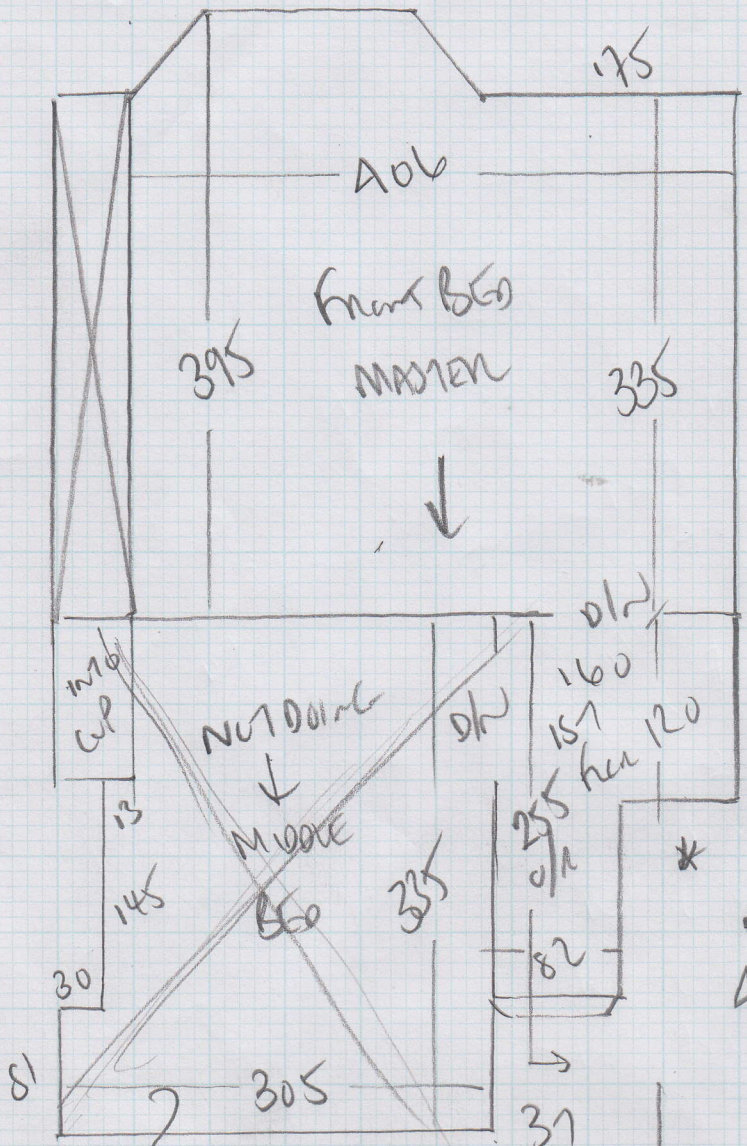

Job No: F23608  
 Name: LAW  
 Address: 61 CANDAHOL ROAD  
 SW11 2QA  
 Tel:  
 Sheet: 1 of 4

HANOI SPECIAL  
 COLOR B22

Plan 1 415 x 500  
 Plan 2 505 x 800  
 Plan 3 545 x 500

1465 x 500

73.25 m<sup>2</sup>

Job No: F23608  
 Name: LAW  
 Address: 61 CANONICAL ROAD  
 SW11 2QA  
 Tel:  
 Sheet: 2 of 4

Job No: F23608  
 Name: LAW  
 Address: 61 CANDAHAR ROAD  
 SW11 2QA  
 Tel:  
 Sheet: 3 of 4

- w1 61 x 77
- w2 66 x 100
- w3 78 x 95

\*  
 Blw  
 45 x 90  
 77  
 45 x 73

Job No: F23608  
 Name: LAW  
 Address: 61 CANATHAN RD  
 SW11 2QA  
 Tel:  
 Sheet: A of A

FOR HOME REFERENCE

81W  
 45x95  
 97  
 45x73  
 45x71

NOT DANCE  
 HALLWAY