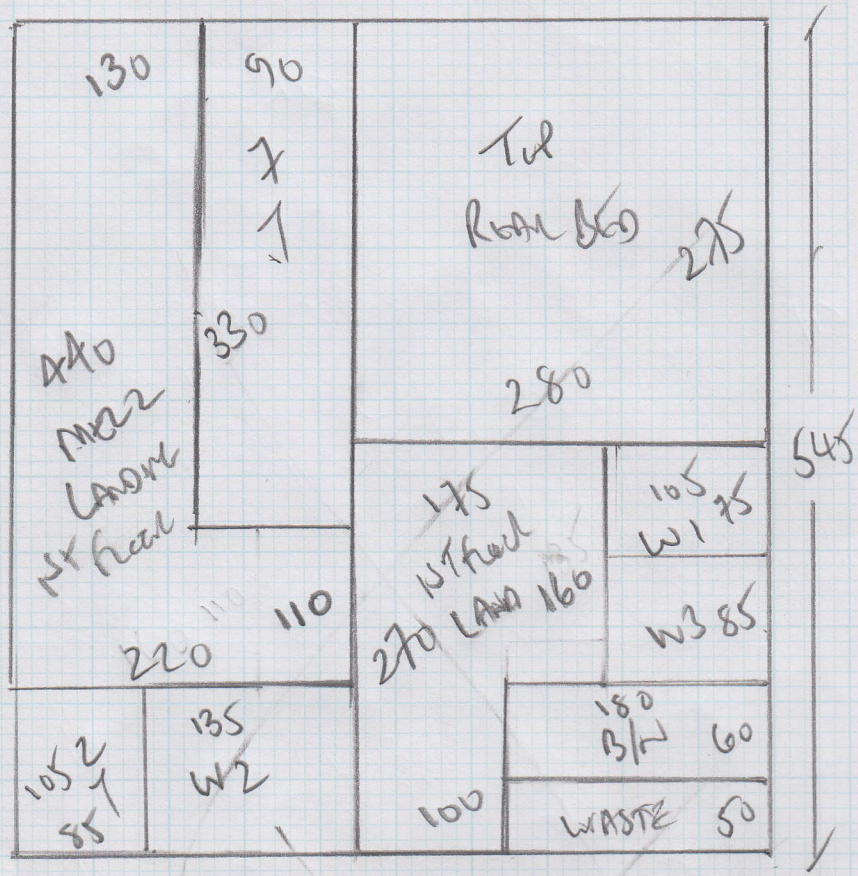

Job No: F23608  
 Name: LAW  
 Address: 61 CANDAHOL ROAD  
 SW11 2QA  
 Tel:  
 Sheet: 1 of 4

HANOI SPECIAL  
 COLOR B22

Plan 1 415 x 500  
 Plan 2 505 x 800  
 Plan 3 545 x 500

1465 x 500

73.25 m<sup>2</sup>

Job No: F23608  
 Name: LAW  
 Address: 61 CANONICAL ROAD  
 SW11 2QA  
 Tel:  
 Sheet: 2 of 4

Job No: F23608  
 Name: LAW  
 Address: 61 CANDAHAR ROAD  
 SW11 2QA  
 Tel:  
 Sheet: 3 of 4

- w1 61 x 77
- w2 66 x 100
- w3 78 x 95

\*  
 Blw  
 45 x 90  
 77  
 45 x 73

Job No: F23608  
 Name: LAW  
 Address: 61 CANATHAN RD  
 SW11 2QA  
 Tel:  
 Sheet: A of A

FOR HOME REFERENCE

81W  
 45x95  
 97  
 45x73  
 45x71

NOT DANCE  
 HALLWAY