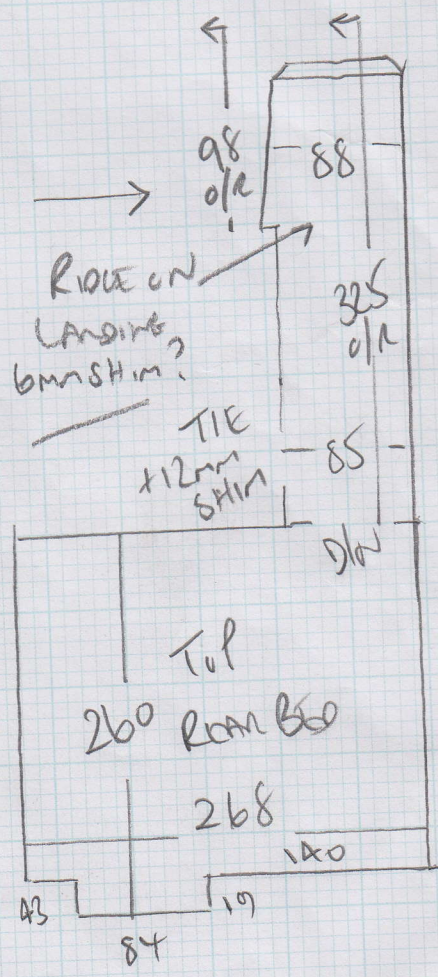

Job No: F23608  
 Name: LAW  
 Address: 61 CANDAHOL ROAD  
 SW11 2QA  
 Tel:  
 Sheet: 1 of 4

HANOI SPECIAL  
 COLOR B22

Plan 1 415 x 500  
 Plan 2 505 x 800  
 Plan 3 545 x 500

1465 x 500

73.25 m<sup>2</sup>

Job No: F23608  
 Name: LAW  
 Address: 61 CANONICAL ROAD  
 SW11 2QA  
 Tel:  
 Sheet: 2 of 4

Job No: F23608  
 Name: LAW  
 Address: 61 CANDAHAR ROAD  
 SW11 2QA  
 Tel:  
 Sheet: 3 of 4

- w1 61 x 77
- w2 66 x 100
- w3 78 x 95

\*  
 Blw  
 45 x 90  
 77  
 45 x 73

Job No: F23608  
 Name: LAW  
 Address: 61 CANATHAN RD  
 SW11 2QA  
 Tel:  
 Sheet: A of A

FOR HOME REFERENCE

81W  
 45x95  
 97  
 45x73  
 45x71

NOT DANCE  
 HALLWAY