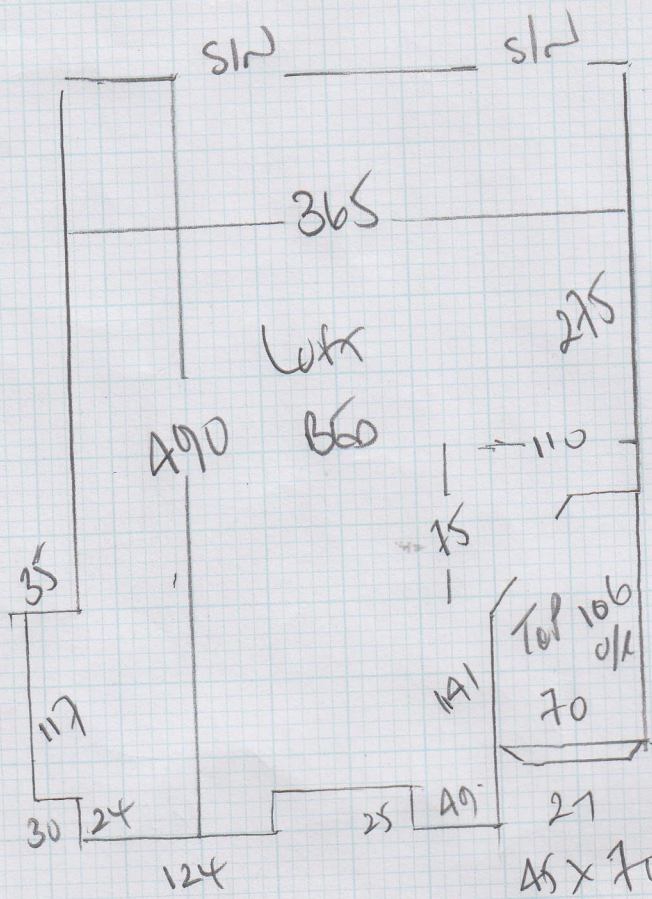

Job No: F23608  
 Name: LAW  
 Address: 61 CANDAHOL ROAD  
 SW11 2QA  
 Tel:  
 Sheet: 1 of 4

HANOI SPECIAL  
 COLOR B22

Plan 1 415 x 500  
 Plan 2 505 x 800  
 Plan 3 545 x 500

1465 x 500

73.25 m<sup>2</sup>

Job No: F23608  
 Name: LAW  
 Address: 61 CANONICAL ROAD  
 SW11 2QA  
 Tel:  
 Sheet: 2 of 4

Job No: F23608  
 Name: LAW  
 Address: 61 CANDAHAR ROAD  
 SW11 2QA  
 Tel:  
 Sheet: 3 of 4

- w1 61 x 77
- w2 66 x 100
- w3 78 x 95

\*  
 Blw  
 45 x 90  
 77  
 45 x 73

Job No: F23608  
 Name: LAW  
 Address: 61 CANATHAN RD  
 SW11 2QA  
 Tel:  
 Sheet: A of A

FOR HOME REFERENCE

81W  
 45x95  
 97  
 45x73  
 45x71

NOT DANCE  
 HALLWAY