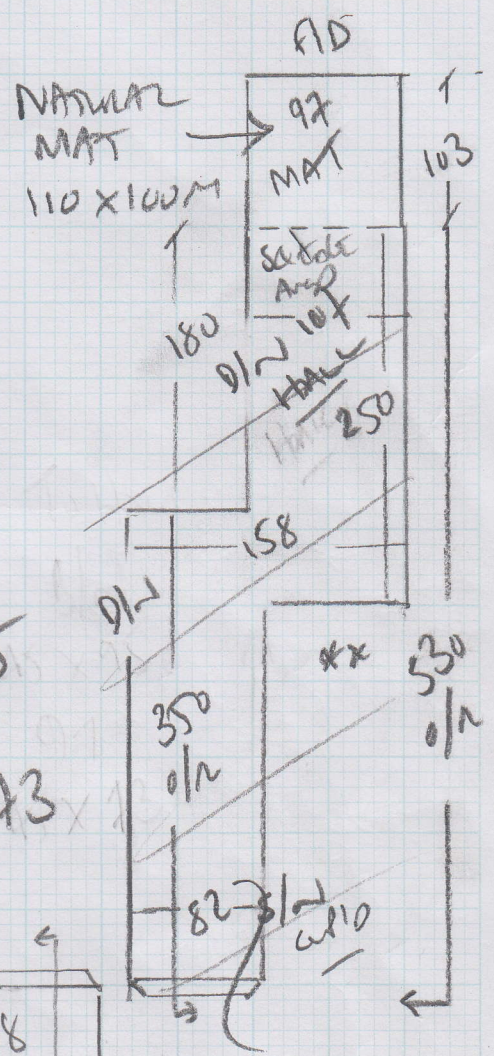

Job No: F23608  
 Name: LAW  
 Address: 61 CANDAHOL ROAD  
 SW11 2QA  
 Tel:  
 Sheet: 1 of 4

HANOI SPECIAL  
 COLOR B22

Plan 1 415 x 500  
 Plan 2 505 x 800  
 Plan 3 545 x 500

1465 x 500

73.25 m<sup>2</sup>

Job No: F23608  
 Name: LAW  
 Address: 61 CANONICAL ROAD  
 SW11 2QA  
 Tel:  
 Sheet: 2 of 4

Job No: F23608  
 Name: LAW  
 Address: 61 CANDAHAR ROAD  
 SW11 2QA  
 Tel:  
 Sheet: 3 of 4

- w1 61 x 77
- w2 66 x 100
- w3 78 x 95

\*  
 Blw  
 45 x 90  
 77  
 45 x 73

Job No: F23608  
 Name: LAW  
 Address: 61 CANATHAN RD  
 SW11 2QA  
 Tel:  
 Sheet: A of A

FOR HOME REFERENCE

81W  
 45x95  
 97  
 45x73  
 45x71

NOT DANCE  
 HALLWAY