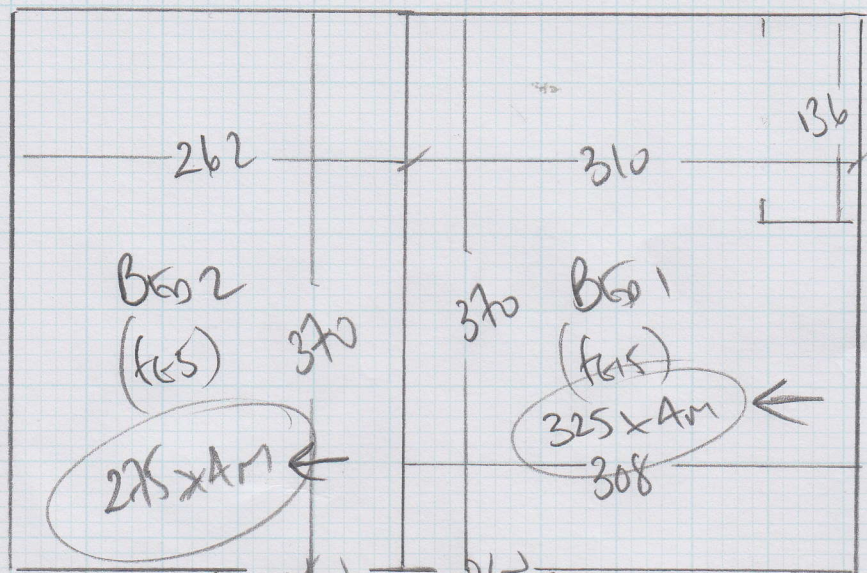

Job No: F 2361 2
 Name: HORNE
 Address: FLAT 7
 A COUNTHAM ROAD
 Tel: SWS 017
 Sheet: 1 of 1

- Other Cond
 1627 / 23
 SANDCASTLE
 Lounge 550 x Am
 Bed 1 325 x Am
 Bed 2 275 x Am
 Hall 225 x Am
 1375 x Am

55m²