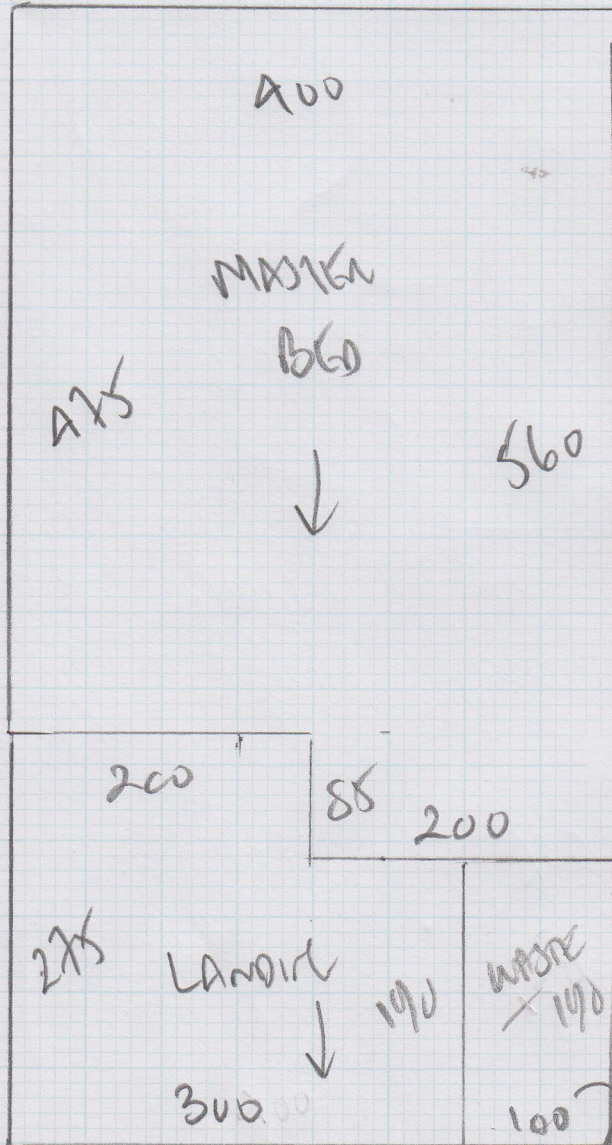

Job No: F 23613
 Name: SUMMERTOWN HOMES
 Address: Flat 1
 3 ELBERTON GARDENS
 Tel: SW3-265
 Sheet: 1 of 3

FLY X SILK
 FAY 015

750 x 400M

30m²

FIT WASTE INTO 2 x CLOSETS

f23613

PARADES INTERIORS
SUMMERHOLM HOMES
FLAT 1-3 EGERTON GWS
SW3 2SS

2 of 3

5 STRS 89

KITCHEN UNITS

STONE
7 3 STRS: 88x50
* *

1 STR: 1.00 x 4.8
*

f23613
 (FOR THE INTERIOR)
 SUMMER HOUSE HUNTER
 FLOOR 1-3 EARLTON GARDENS
 SW3 2BS

3 of 3

Any WIRE
 to
 240V