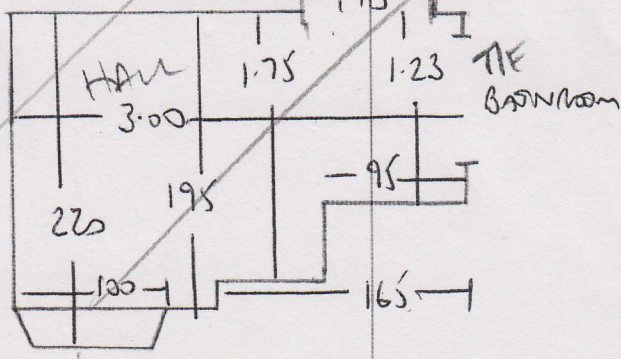

Job No: F 23613
 Name: SUMMERTOWN HOMES
 Address: Flat 1
 3 ELBERTON GARDENS
 Tel: SW3-265
 Sheet: 1 of 3

FLY X SILK
 FAY 015

750 x 400M

30m²

FIT WASTE INTO 2 x CLOSETS

f23613

PARADES INTERIORS
SUMMERHOLM HOMES
FLAT 1-3 EGERTON GWS
SW3 2SS

2 of 3

5 STRS 89

KITCHEN UNITS

STONE
7 3 STRS: 88x50
* *

1 STR: 1.00 x 4.8
*

f23613
 (FOR THE INTERIOR)
 SUMMER HOUSE HUNTER
 FLOOR 1-3 EARLTON GARDENS
 SW3 2BS

3 of 3

Any WIRE
 to
 240V