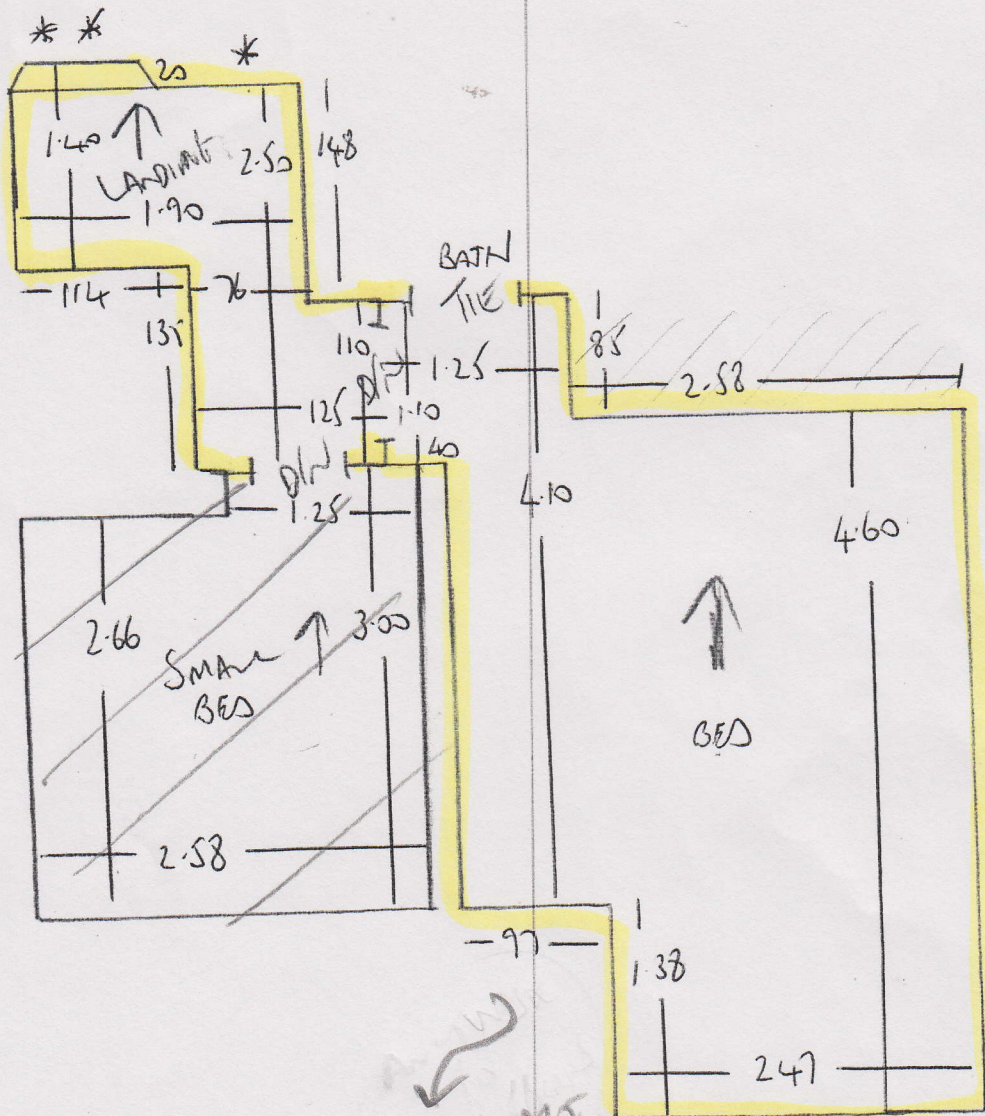

Job No: F 23613
 Name: SUMMERTOWN HOMES
 Address: Flat 1
 3 ELBERTON GARDENS
 Tel: SW3-265
 Sheet: 1 of 3

FLY X SILK
 FAY 015

750 x 400M

30m²

FIT WASTE INTO 2 x CLOSETS

f23613

PARADES INTERIORS
SUMMERHOLM HOMES
FLAT 1-3 EGERTON GWS
SW3 2SS

2 of 3

5 STRS 89

KITCHEN UNITS

STONE
7 3 STRS: 88x50
* *

1 STR: 1.00 x 4.8
*

f23613
 (FOR THE INTERIOR)
 SUMMER HOUSE HUNTER
 FLOOR 1-3 EARLTON GARDENS
 SW3 2BS

3 of 3

Any WIRE
 to
 240V