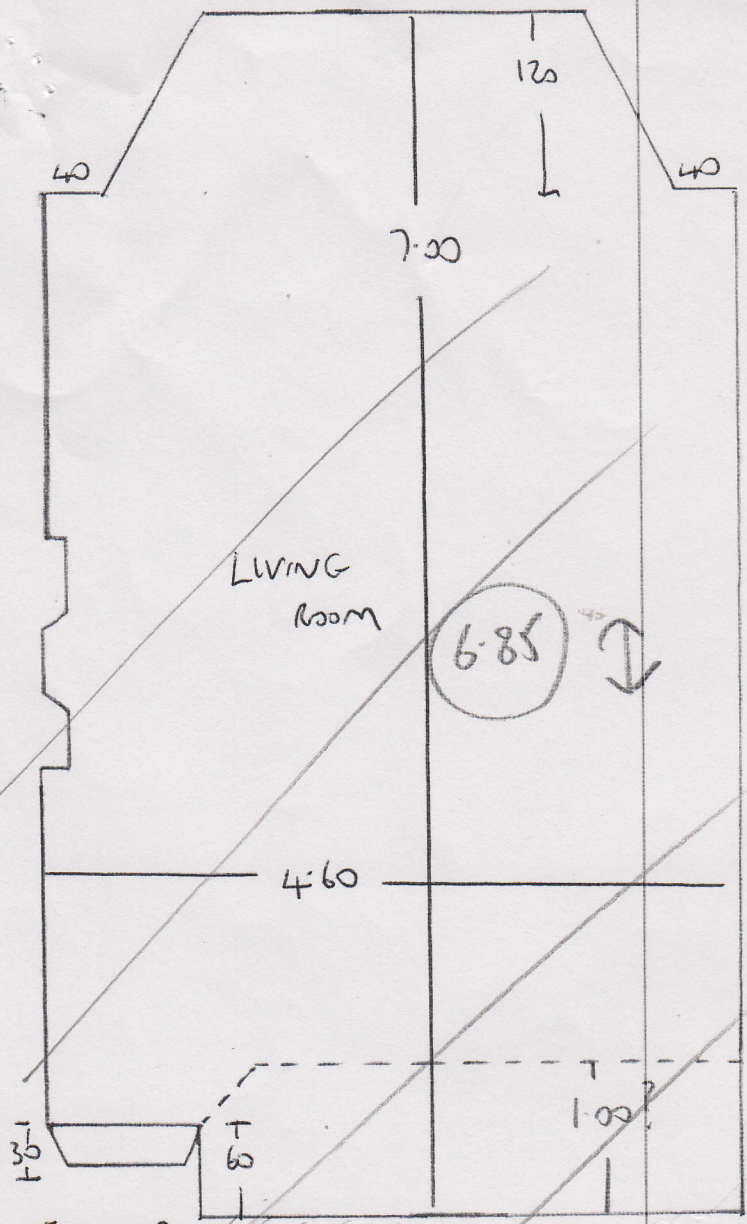

Job No: F 23613
 Name: SUMMERTOWN HOMES
 Address: Flat 1
 3 ELBERTON GARDENS
 Tel: SW3-265
 Sheet: 1 of 3

FLY X SILK
 FAY 015

750 x 400M

30m²

FIT WASTE INTO 2 x CLOSETS

f23613

PARADES INTERIORS
SUMMERHOLM HOMES
FLAT 1-3 EGERTON GWS
SW3 2SS

2 of 3

5 STRS 89

KITCHEN UNITS

STONE
7 3 STRS: 88x50
* *

1 STR: 1.00 x 4.8
*

f23613
 (FOR THE INTERIOR)
 SUMMER HOUSE HUNTER
 FLOOR 1-3 EARLTON GARDENS
 SW3 2BS

3 of 3

Any WIRE
 to
 240V