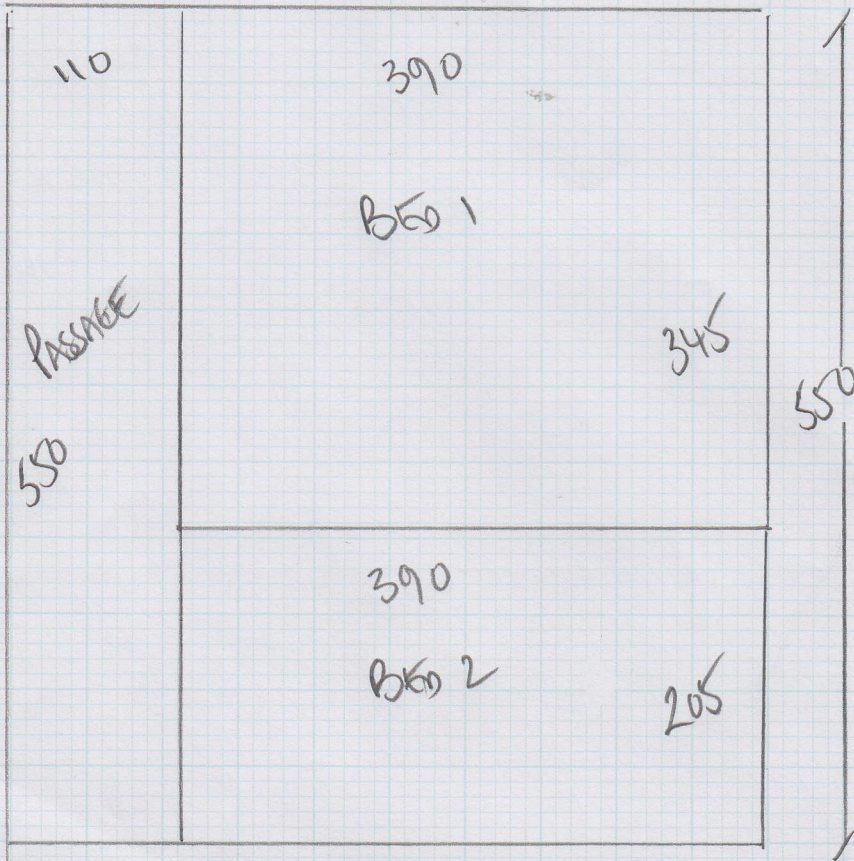

Job No: F23619
Name: CALVO CORESSI
Address: GFF
11 BRANIKSEA ST
Tel: SW6 611
Sheet: 1 of 2

2 BEARS + PASSAGE
SCAFFOLD TWIN A2
COURT A228

550 x 500

2750m²

Job No: F23619
 Name: CALVOLARESSI
 Address: GEE
 11 BRANKSBA ST
 Tel: SW6 6M
 Sheet: 2 of 2