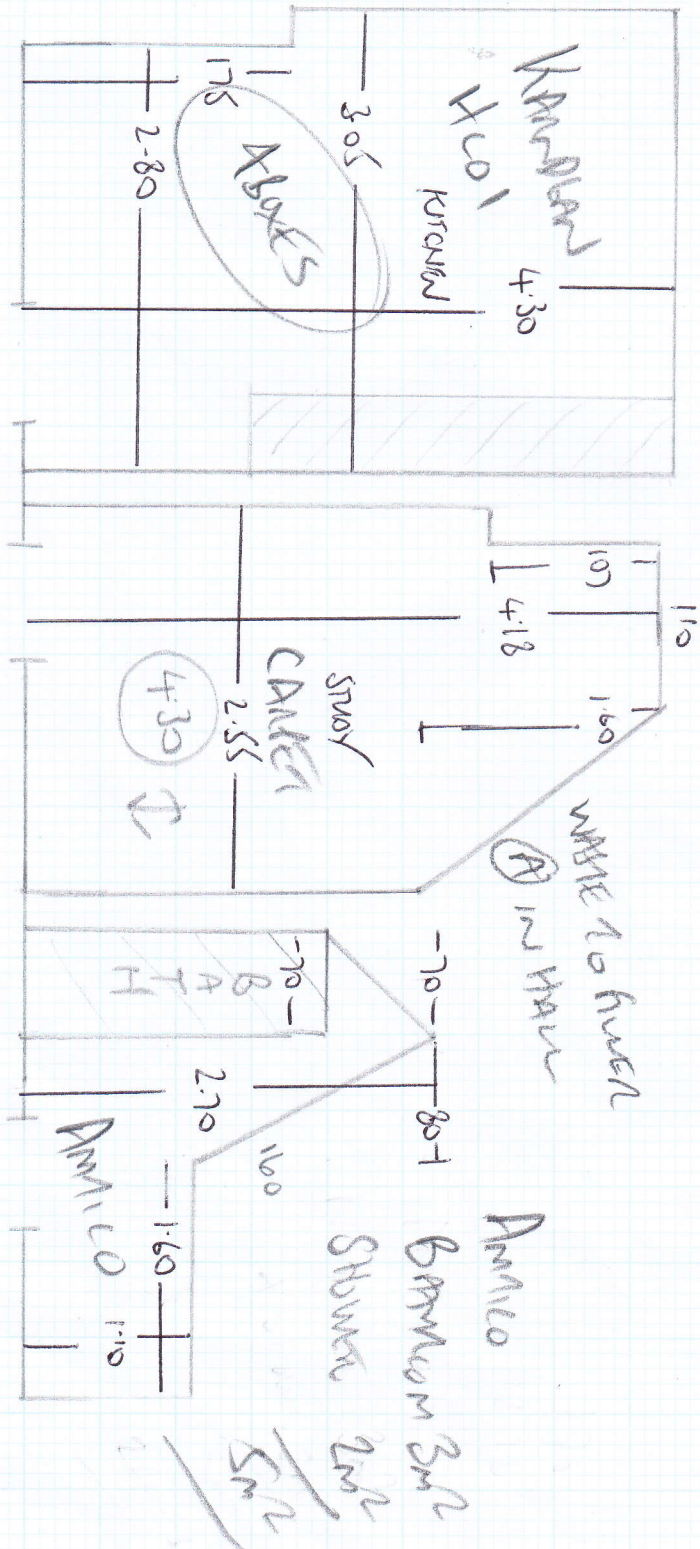

F23624

Job No: F23624
Name: CLAYTON INTERIORS
Address: 11 CURENCE GATE GARDENS
CENTURION ST NW1 6AY

Tel:
Sheet: 1 of 2

Job No: F23624
 Name: CLAYTONS INTERIORS
 Address: 11 CANNONVILLE CONJ
 GLENWORTH ST NW1 6AY
 Tel:
 Sheet: 2 of 2

WEST END BUSINESS
 COACH TRAIL

- STAIR 430 x 400
- MATERIALS 400 x 400
- DRAWING 525 x 400
- BED 1 525 x 400
- HALL 1 200 x 400
- HALL 2 150 x 400

2290 x 400
 9160m²

mrcarpet
DESIGNS FOR FLOORS

301 Munster Road
Fulham
SW6 6BJ

Tel Nr: 020-7381-1989

Fax Nr: 020-7385-4006

ROLL BREAKDOWN

Job No: F23624
Customer Name: Claritas Interiors
Carpet: West End Prestige
Colour: Toast

Roll – 22.90m x 4.00m

4.30m x 4.00m	Study
4.60m x 4.00m	Master Bedroom
5.25m x 4.00m	Drawing Room
5.25m x 4.00m	Bedroom 1
2.00m x 4.00m	Hallway 1
1.50m x 4.00m	Hallway 2

22.90m x 4.00m

Many Thanks