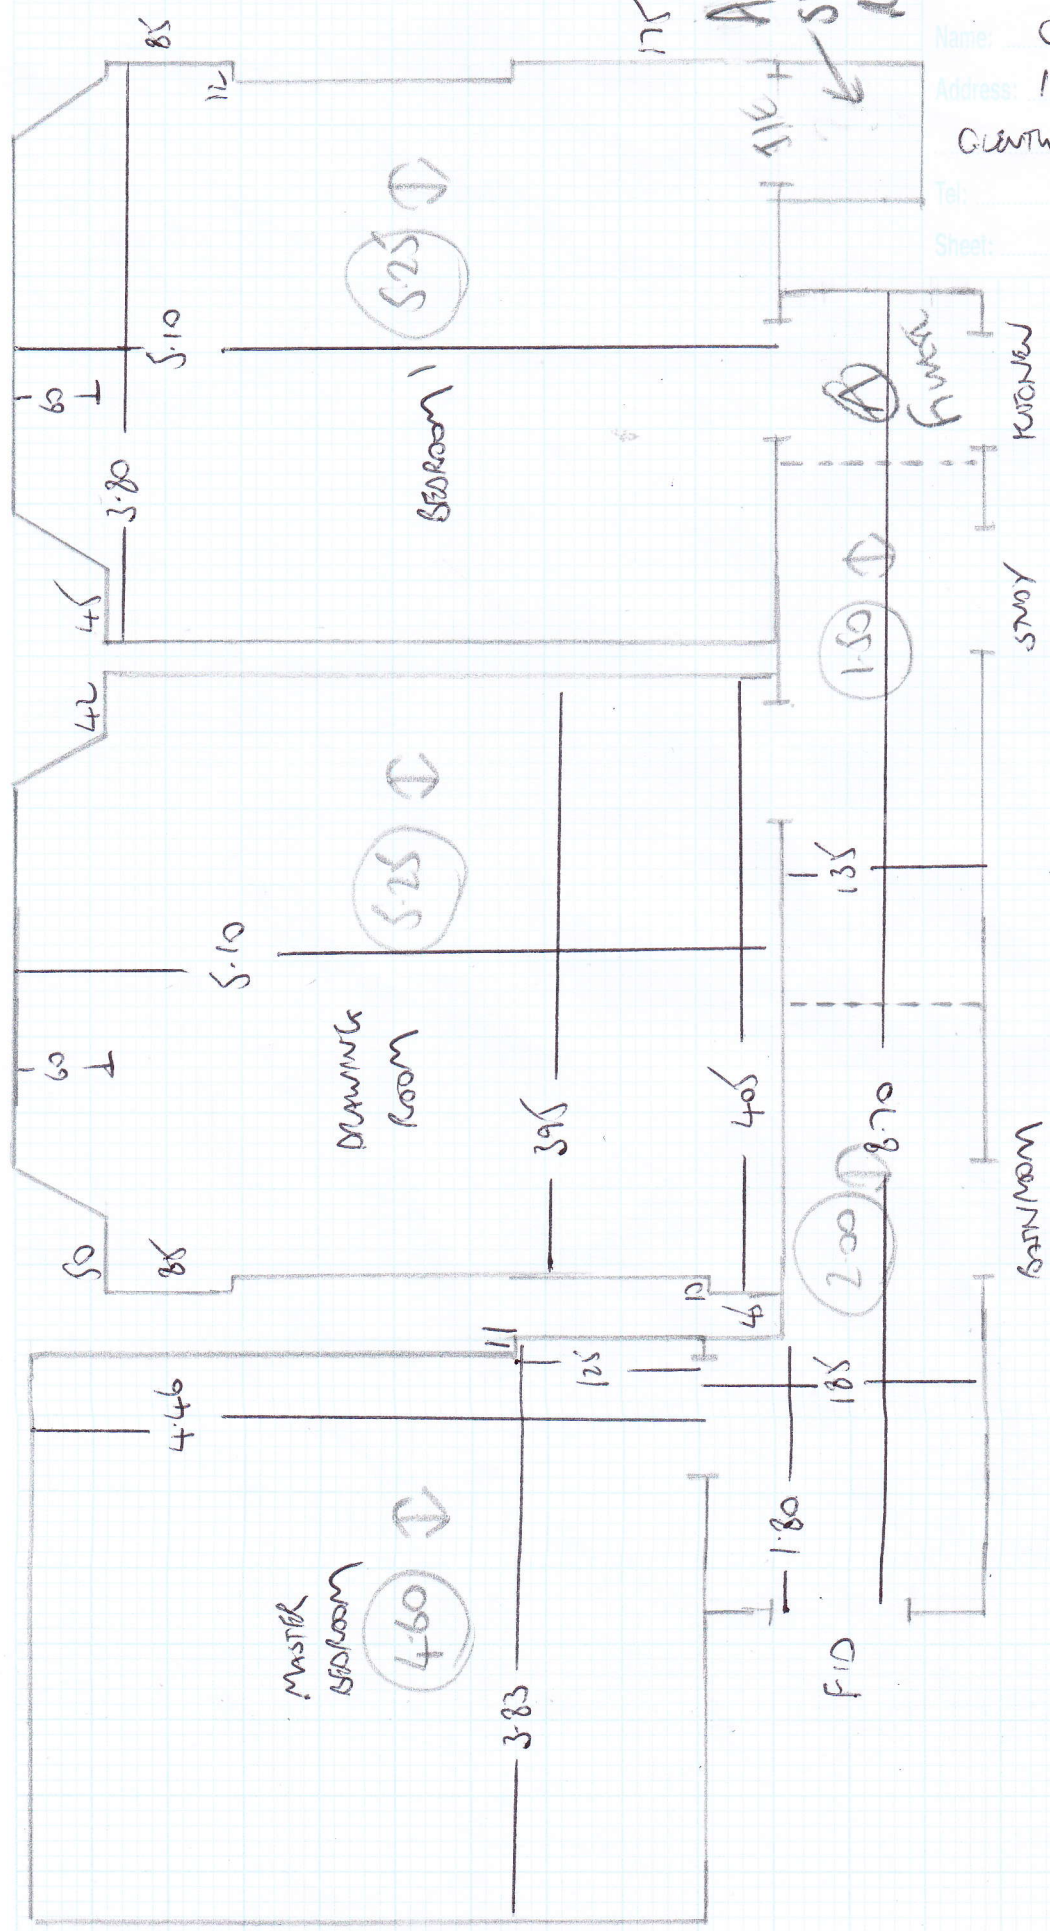

F23624

Job No: F23624
Name: CLAYTON INTERIORS
Address: 11 CURENCE GATE GARDENS
CENTURION ST NW1 6AY

Tel:
Sheet: 1 of 2

Job No: F23624
 Name: CLAYTONS INTERIORS
 Address: 11 CANNONVILLE CONJ
 GLENWORTH ST NW1 6AY
 Tel:
 Sheet: 2 of 2

WEST END BUSINESS
 COACH TRAIL

- STAIR 430 x 400
- MATERIALS 400 x 400
- DRAWING 525 x 400
- BED 1 525 x 400
- HALL 1 200 x 400
- HALL 2 150 x 400

2290 x 400
 9160m²

mrcarpet
DESIGNS FOR FLOORS

301 Munster Road
Fulham
SW6 6BJ

Tel Nr: 020-7381-1989

Fax Nr: 020-7385-4006

ROLL BREAKDOWN

Job No: F23624
Customer Name: Claritas Interiors
Carpet: West End Prestige
Colour: Toast

Roll – 22.90m x 4.00m

4.30m x 4.00m	Study
4.60m x 4.00m	Master Bedroom
5.25m x 4.00m	Drawing Room
5.25m x 4.00m	Bedroom 1
2.00m x 4.00m	Hallway 1
1.50m x 4.00m	Hallway 2

22.90m x 4.00m

Many Thanks