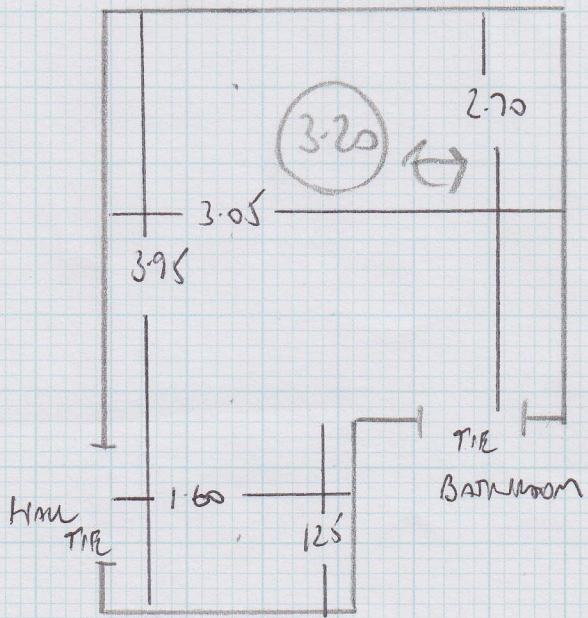

Job No: f23626  
 Name: BRADLEY + KENT  
 Address: 112 WATERWAYS QUAY  
 WILLIAM MORRIS WAY SW6  
 Tel:  
 Sheet: 1 of 1

LULWORTH LW20  
 ARCTIC GREEN  
 750 x 400M

LULWORTH LW28  
 MONTICUT SAND  
 320 x 400M