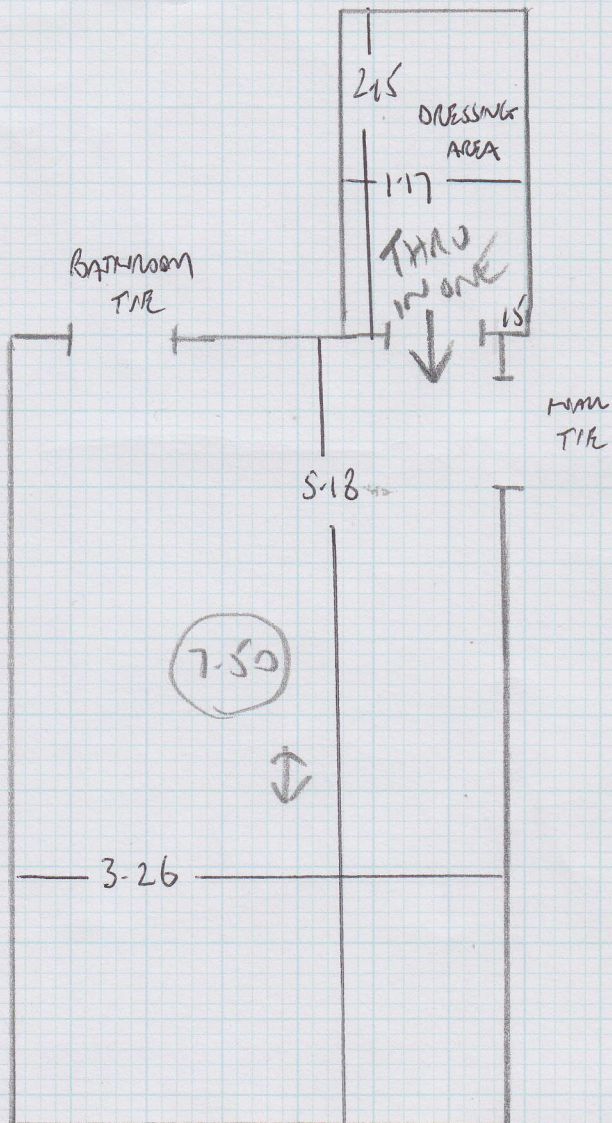

Job No: f23626  
 Name: BRADLEY + KENT  
 Address: 112 WATERWAYS QUAY  
 WILLIAM MORRIS WAY SW6  
 Tel:  
 Sheet: 1 of 1

LULWORTH LW20  
 ARCTIC GREEN  
 750 x 400M

LULWORTH LW28  
 MONTICUT SAND  
 320 x 400M