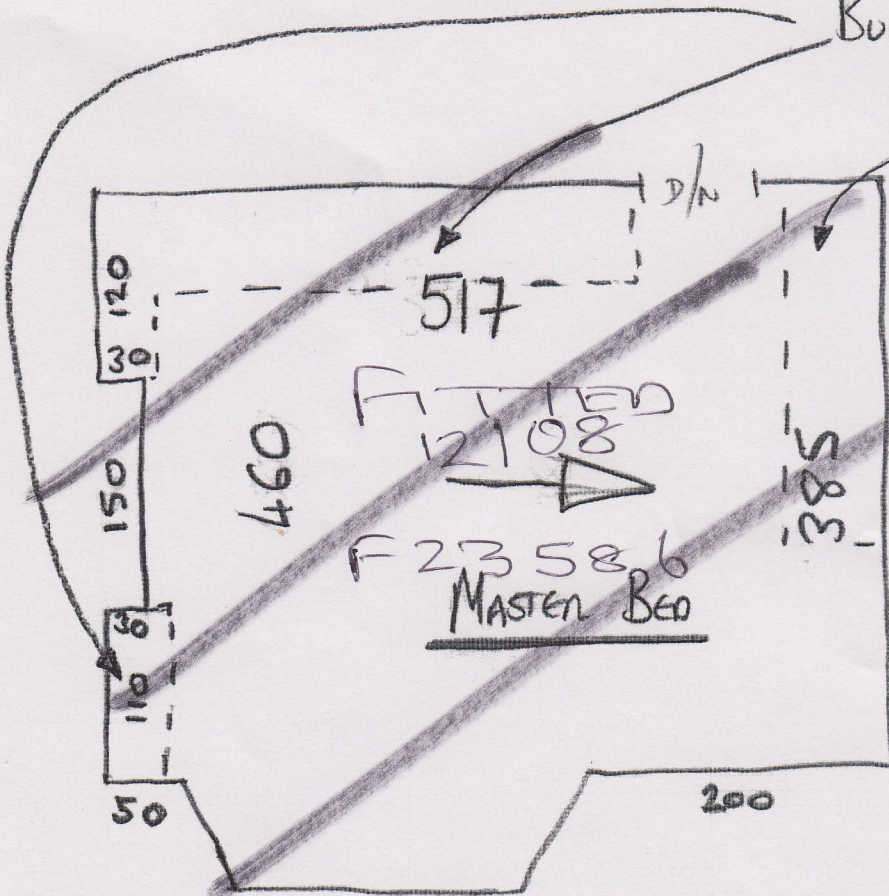

F23636
CELINS

10F1

Double Bed + Dresser

SLOANE TWIST

42

SLO-4233

3-60 x 4 MTR

LATER DATE

COIR @ 125 x 100
NATURAL
TO EXISTING MATWELL

BUILT IN UNITS TO BE
REMOVED BY OTHERS
BEFORE CARPET
FITTING

FURN
BED, DESK, CHEST

SLOANE TWIST (4202)

-SLO-4235

530 x 500

= 26.5m²

EMAILED 2/8/14