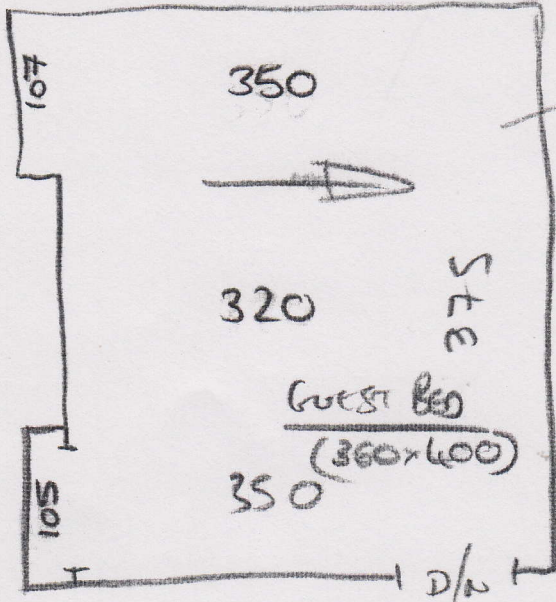

F23636
CELINS

10F1

Double Bed + Dresser

SLOANE TWIST

42

SLO-4233

3-60 x 4 MTR

LATER DATE

COIR @ 125 x 100
NATURAL
TO EXISTING MATWELL

BUILT IN UNITS TO BE
REMOVED BY OTHERS
BEFORE CARPET
FITTING

FURN
BED, DESK, CHEST

SLOANE TWIST (4202)

-SLO-4235

530 x 500

= 26.5m²

EMAILED 2/8/14