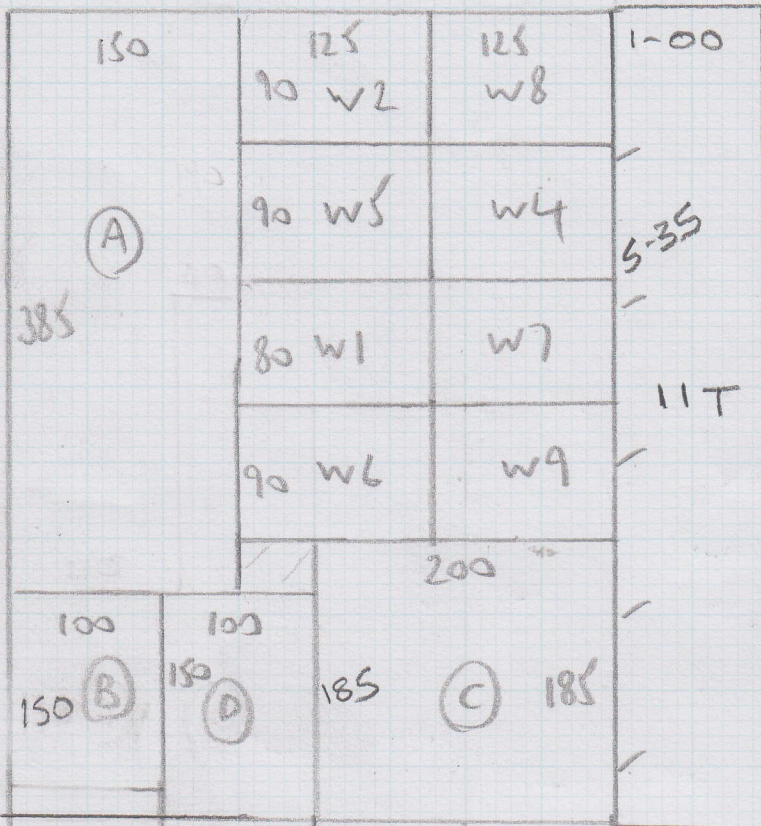

Job No: F23640
 Name: MARTIN
 Address: 69C ALBANY ST
 NW1 4BT
 Tel:
 Sheet: 1 OF 2

5-35

SISAL CLASSIC
 C650 STRAN
 + INTER

Plan 5-35 x 5M

Plan 6-50 x 5M

11-85 x 5M

W3

Job No: F 23640

Name: MARTIN

Address: 69C ALBANY STREET
NWI 4BT

Tel:

Sheet: 2 OF 2

- 1 W104x84
- 2 W104x70
- 3 W90x74
- 6 STRS. 92
- *

- 6 STRS 90
- 4 W105x65
- 5 W102x73
- 6 W91x72
- 7 W104x67
- 8 W101x70
- 9 W81x73
- 6 STRS. 86
- **