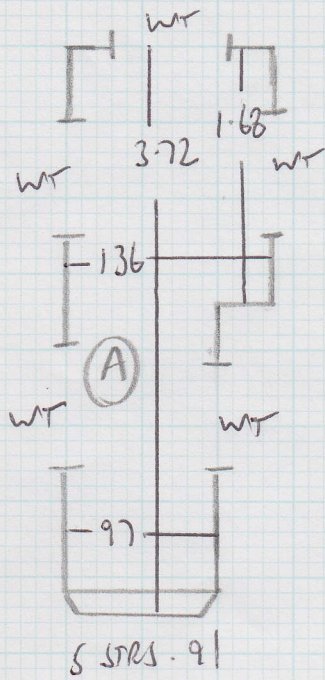

Job No: F23640
 Name: MARTIN
 Address: 69C ALBANY ST
 NW1 4BT
 Tel:
 Sheet: 1 OF 2

5-35

SISAL CLASSIC
 C650 STRAN
 + INTER

Plan 5-35 x 5M

Plan 6-50 x 5M

11-85 x 5M

W3

Job No: F 23640

Name: MARTIN

Address: 69C ALBANY STREET
NWI 4BT

Tel:

Sheet: 2 OF 2

- 1 W104x84
- 2 W104x70
- 3 W90x74
- 6 STRS. 92
- *

- 6 STRS 90
- 4 W105x65
- 5 W102x73
- 6 W91x72
- 7 W104x67
- 8 W101x70
- 9 W81x73
- 6 STRS. 86
- **