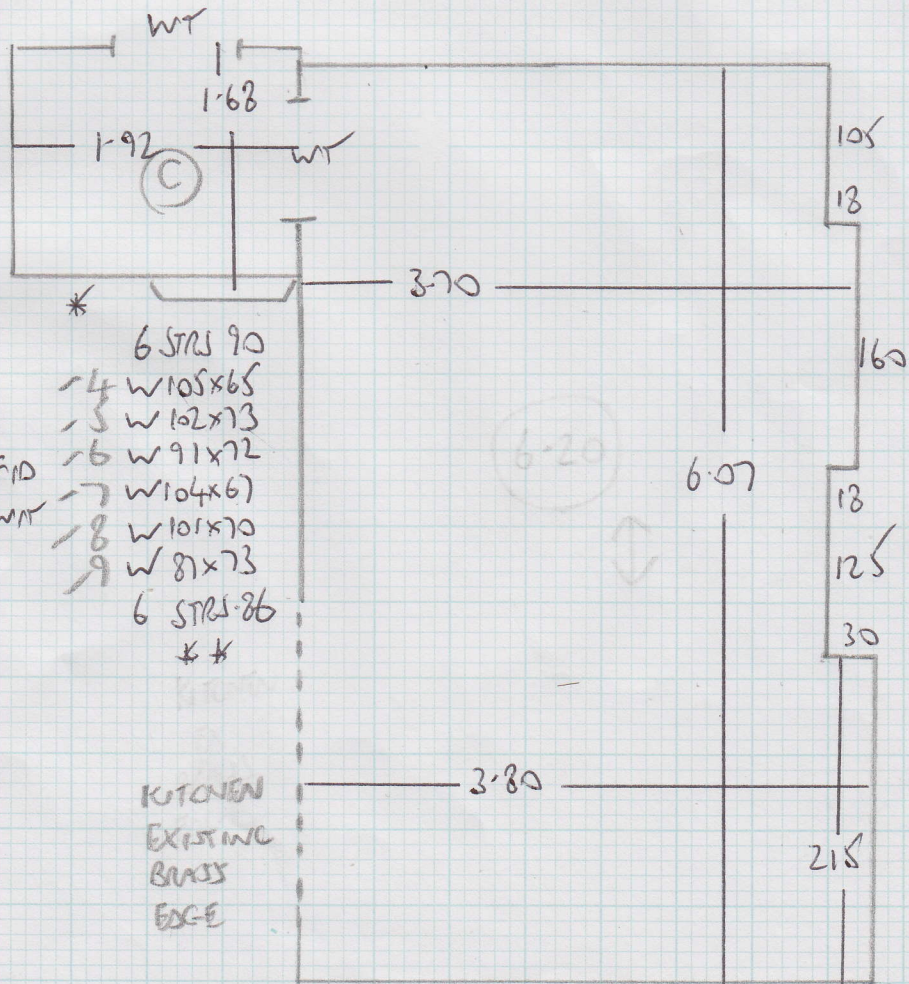

Job No: F23640
 Name: MARTIN
 Address: 69C ALBANY ST
 NW1 4BT
 Tel:
 Sheet: 1 OF 2

5-35

SISAL CLASSIC
 C650 STRAN
 + INTER

Plan 5-35 x 5M

Plan 6-50 x 5M

11-85 x 5M

W3

Job No: F 23640

Name: MARTIN

Address: 69C ALBANY STREET
NWI 4BT

Tel:

Sheet: 2 OF 2

- 1 W104x84
- 2 W104x70
- 3 W90x74
- 6 STRS. 92
- *

- 6 STRS 90
- 4 W105x65
- 5 W102x73
- 6 W91x72
- 7 W104x67
- 8 W101x70
- 9 W81x73
- 6 STRS. 86
- **