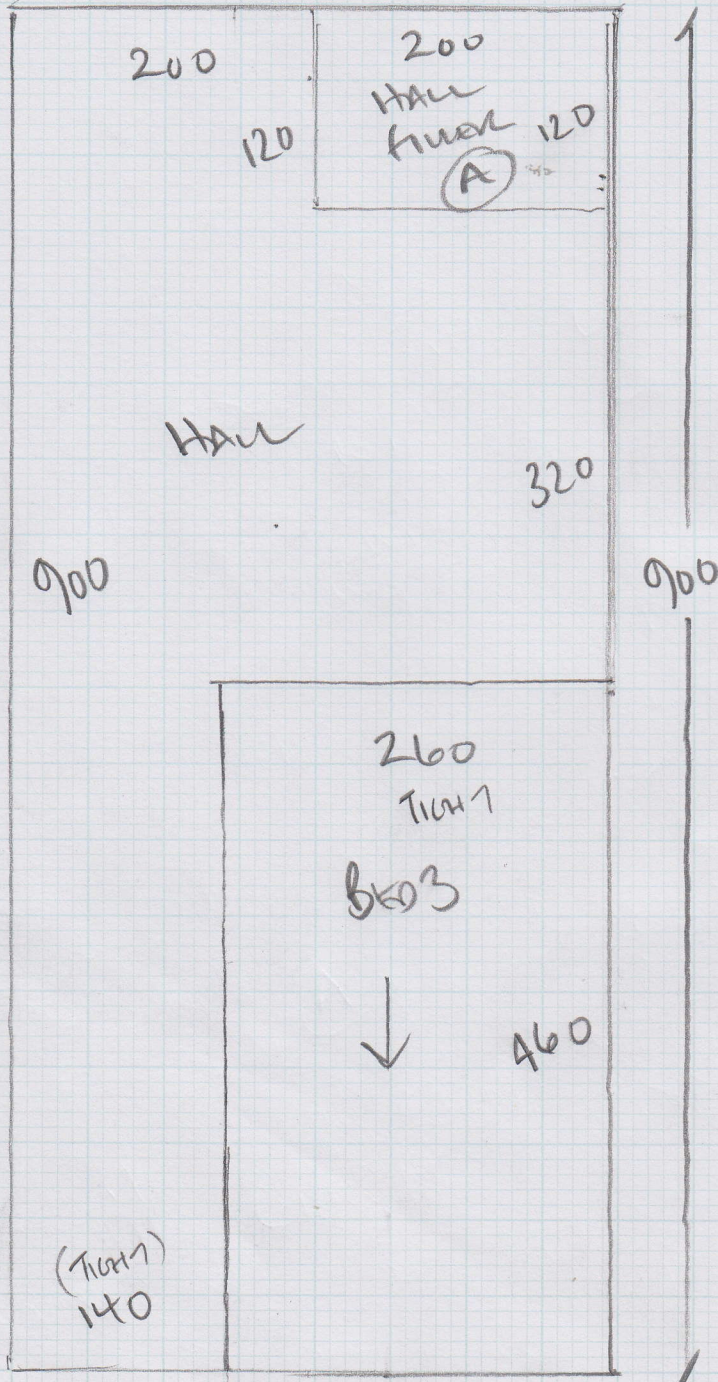

Job No: F 23645  
 Name: SMW INVESTMENTS  
 Address: 146 Coleraine Ct  
 PRODUCE COMS  
 Tel: SWS 004  
 Sheet: 1 of 3

STOCK MUST AO  
 COVER STRINGS

HALL 900 x 400  
 LV Room 530 x 400  
 BED1 610 x 400  
 BED2 560 x 400  

---

 2600 x 400

104m<sup>2</sup>

Job No: f23645  
Name: SMW INVESTMENT  
Address: 146 COVENTRY C1  
SWS  
Tel:  
Sheet: 3 of 3