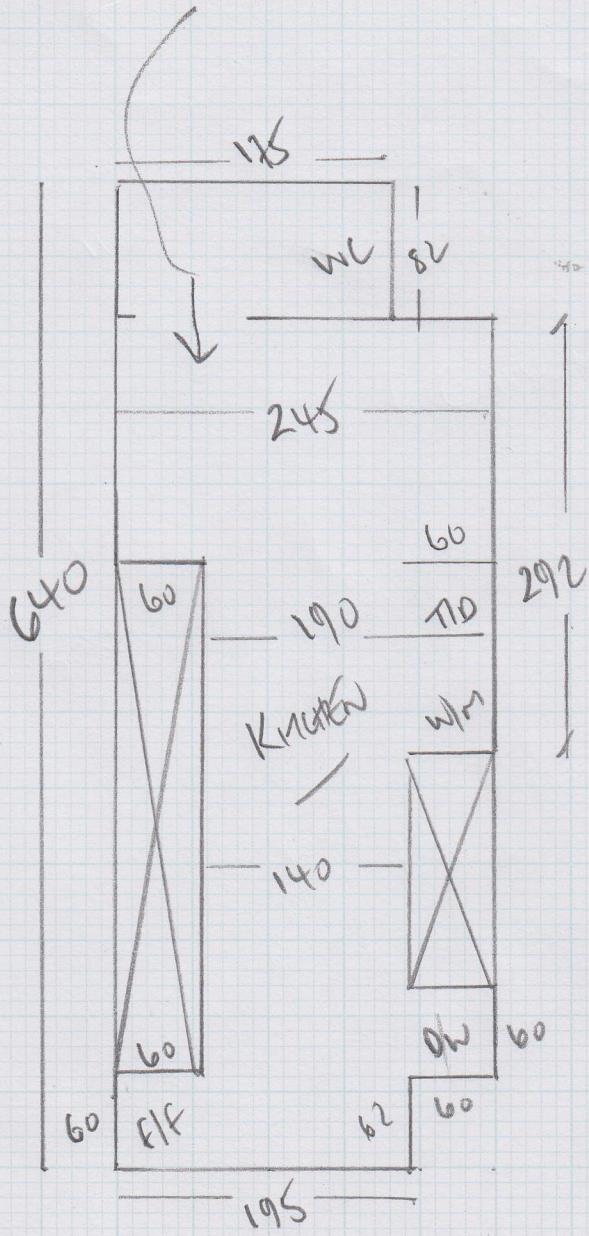

Job No: F23649
 Name: JOYKERE
 Address: 92 YARDHAM ROAD
 WB.
 Tel: _____
 Sheet: 1 of 1

GO THROUGH IN ONE PIECE

NOVELLA VIVA 7502
 660 x 300m

1980m²

MAKE 4 ALLIANCES