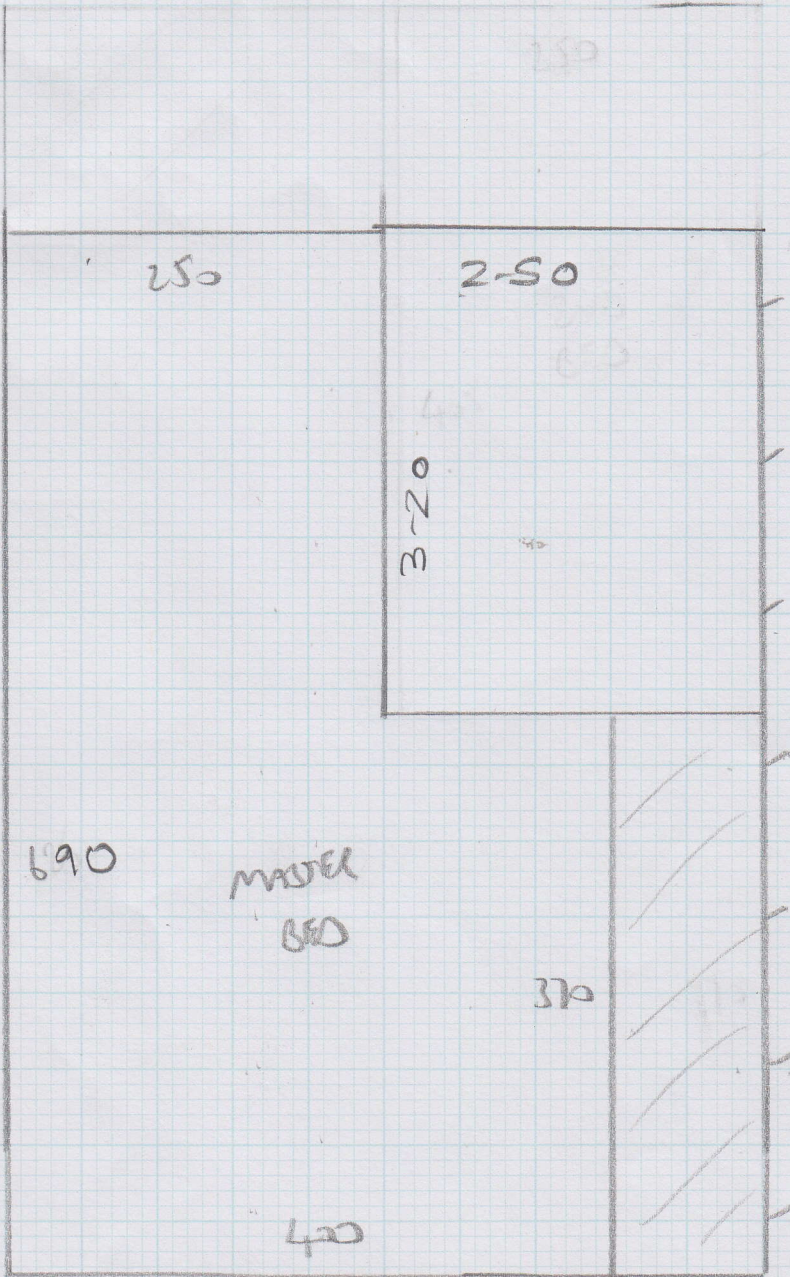

Job No: F23650
Name: LEWIS
Address: GROUND FLOOR FLT
36 QUEENS GONS
W23AA
Tel:
Sheet: 1 OF 2

Hanoi B22
PLAN 6-90 x 5MTR
BED 2-30 x 5MTR

Job No: F23650
 Name: LEWIS
 Address: G1/F 36 QUEENS CDS
 W2 3AA
 Tel:
 Sheet: 2 OF 2