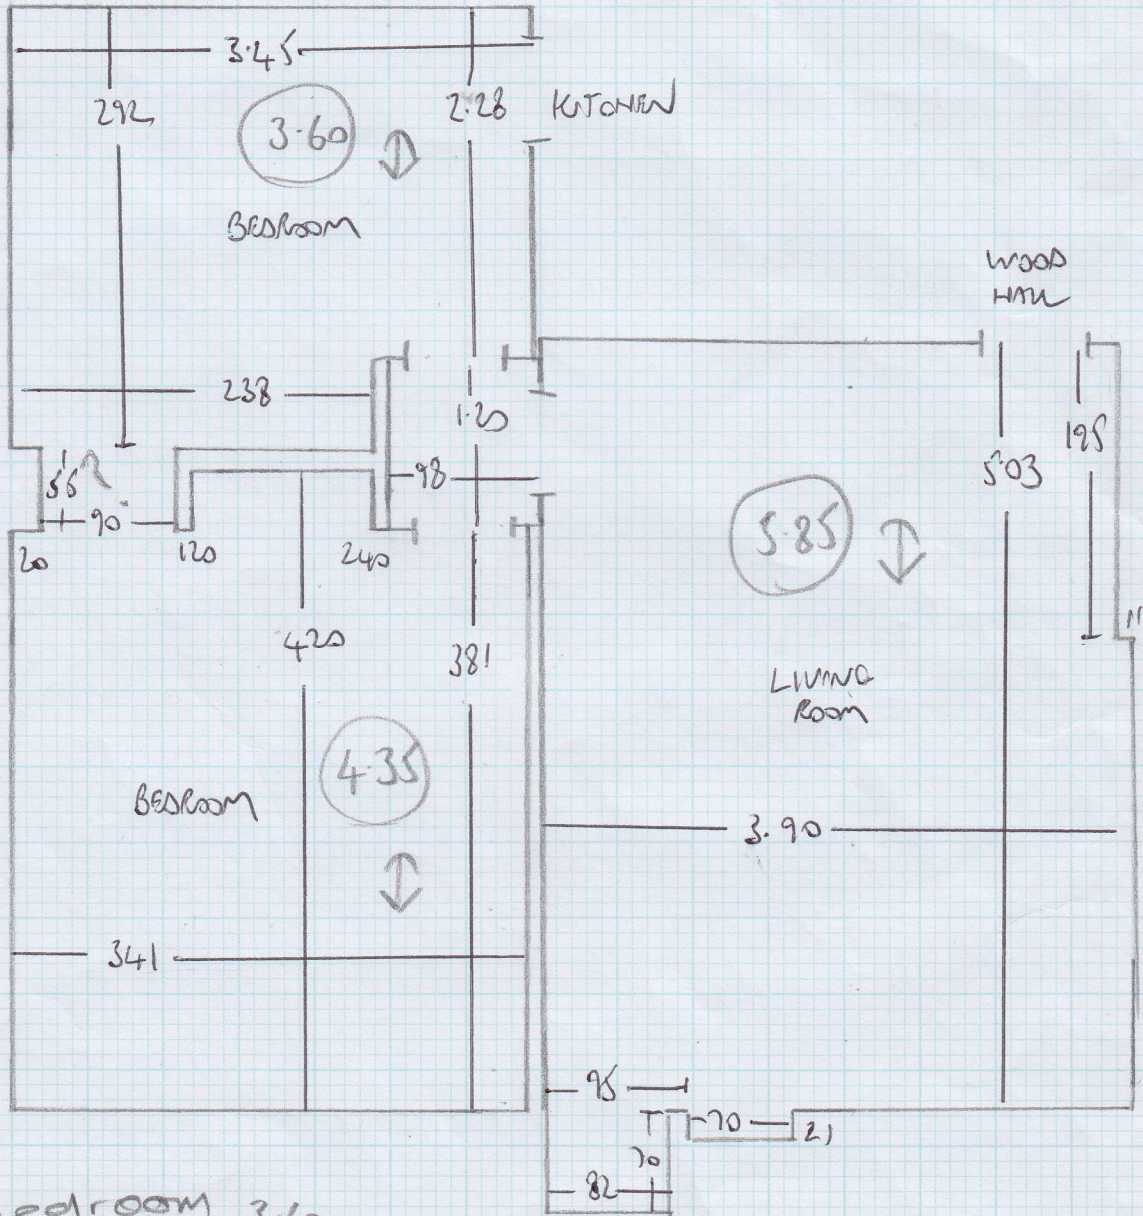

Job No: F23661
 Name: GADEN
 Address: Flat 12
 65 MADRIDGE GROVE W/1
 Tel:
 Sheet: 1 of 1

Bedroom 3.60
 Bedroom 4.35
 Living rooms 5.85

$$13.80 \times 4.00 = 55.2m^2$$

NATURAL LOOP BRIAR
 CUINCUILLA