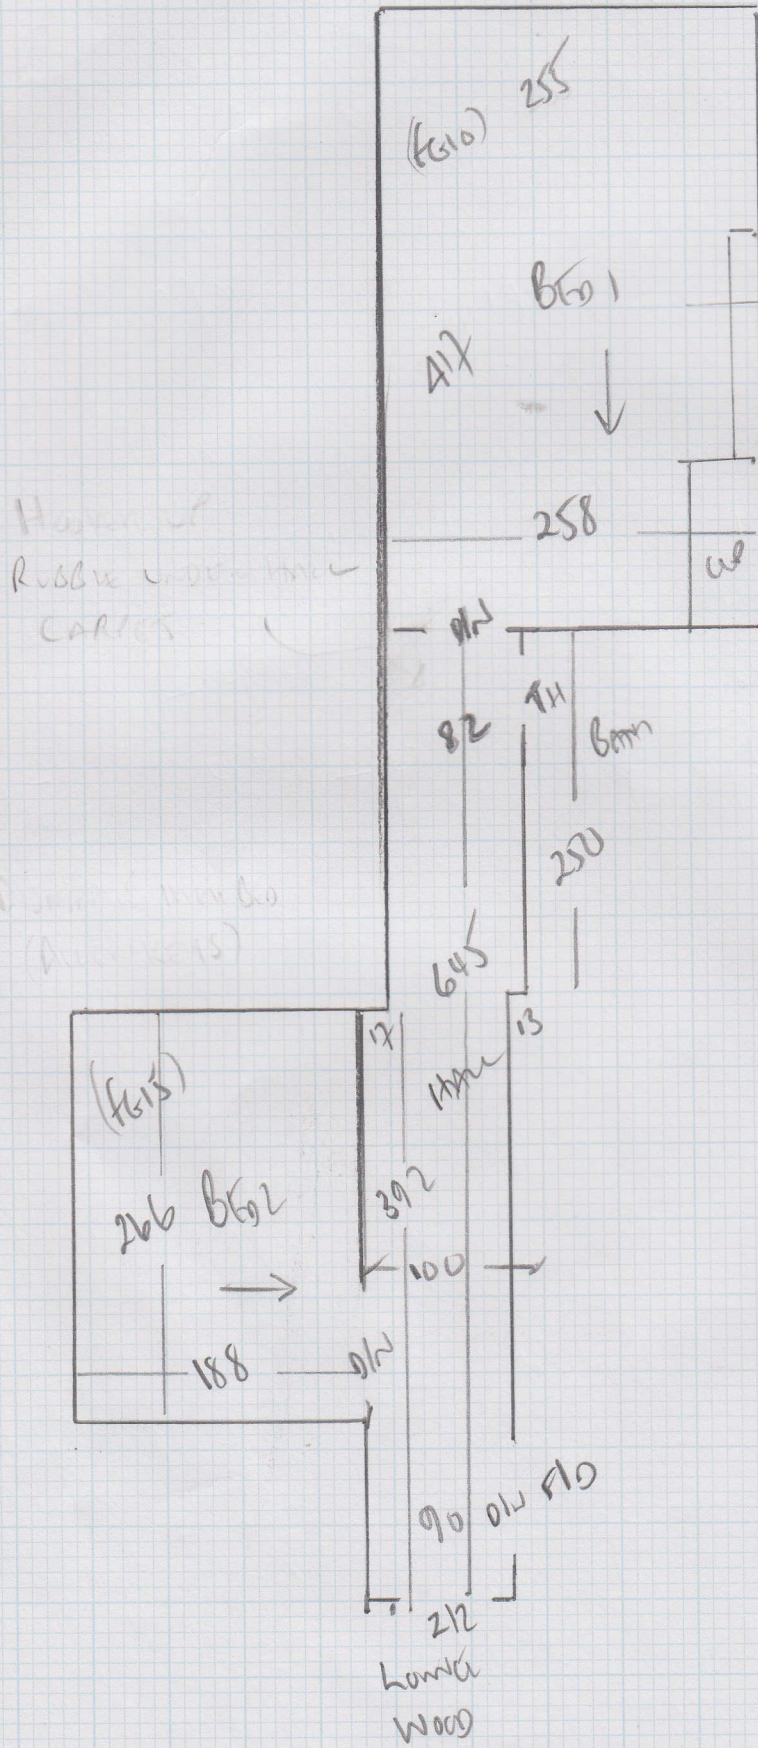

Job No: F 23467
Name: DE WIT
Address: Fax 2
9 Greenhumb Road
Tel: W6
Sheet: 1 of 2

FINE LOOP FLO 498

SHADOW

650 x 400

Job No: F 23667
 Name: DEWIT
 Address: flat 2
 9 Greenhurst Road
 Tel: WB
 Sheet: 2 of 2

from the...
 check...
 in the room

15