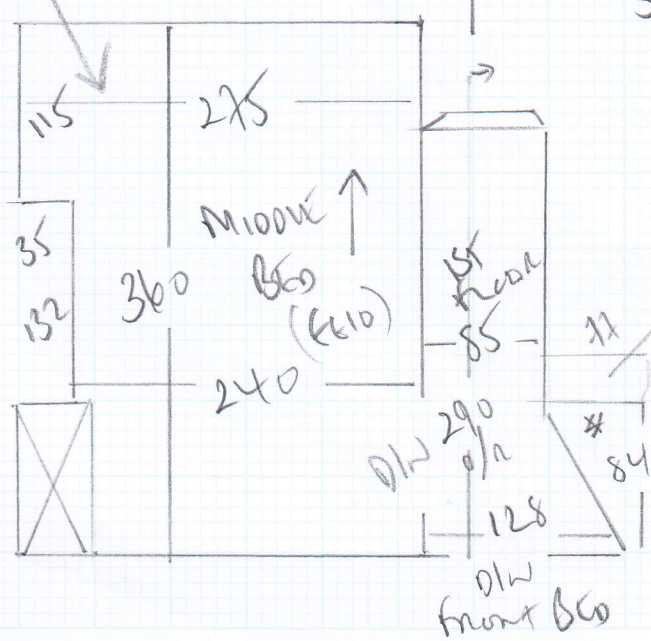

Job No: F23685
 Name: Williams
 Address: 32 NICHOLSON ROAD
 Claydon
 Tel: CH0 665
 Sheet: 1 of 3

1050

ALLEY BY 40
 COLOR APA 035H
 PAN 1050 x A00
 LEFT BED 620 x A00
 1670 x A00

6680m²

LEFT BED
 GIVE
 2619/14
 ANY SMIRN

DAMEN TO FIT
 2111/14

Job No: F23685
 Name: WILLIAMS
 Address: 32 NICHOLSON ROAD
 CLAYDON
 Tel: CRO 605
 Sheet: 2 of 3

- 107
- 45 x 70
- 17
- 45 x 74
- w/SLW
- 55 x 80

To WOOD HALL

DAMIEN 21/11/14

Job No: f23688
 Name: WILLIAMS
 Address: 32 NICHOLSON ROAD
 CROYDON
 Tel: CLO 605
 Sheet: 3 of 3