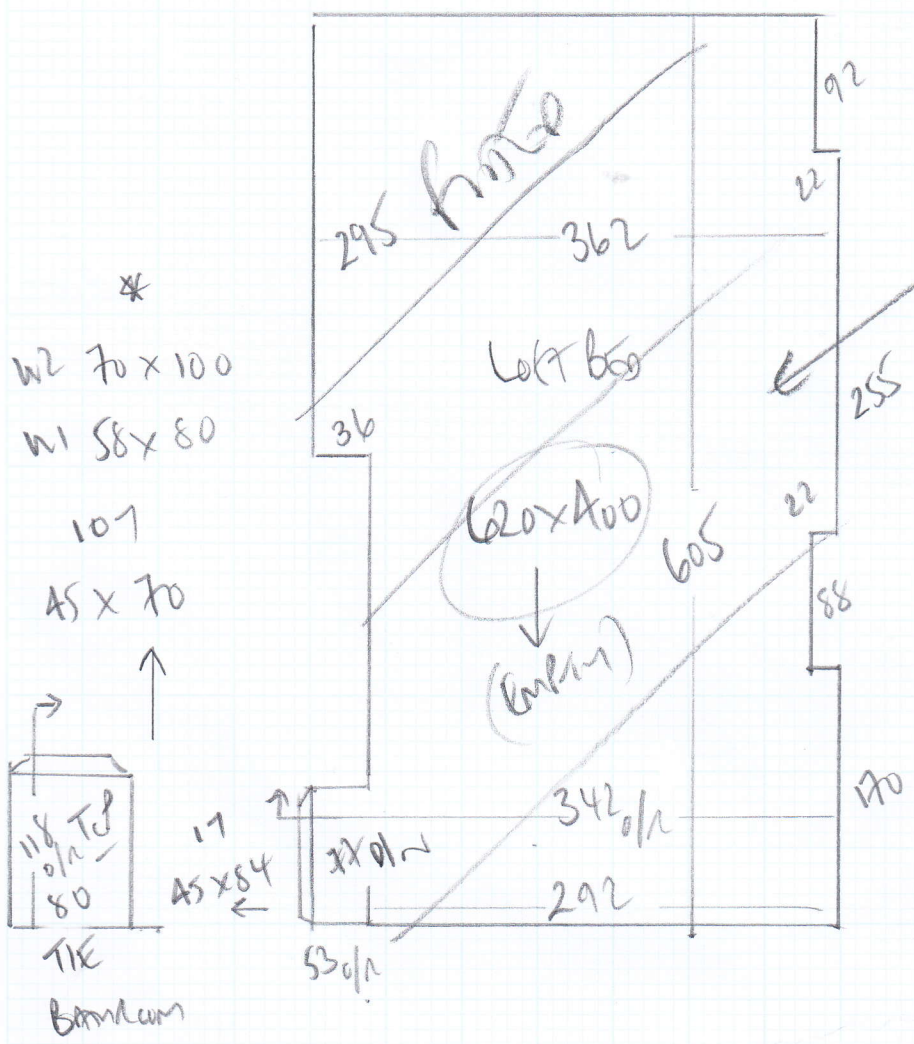

Job No: F23685
 Name: Williams
 Address: 32 NICHOLSON ROAD
 Claydon
 Tel: CH0 665
 Sheet: 1 of 3

1050

ALLEY BY 40
 COLOR APA 035H
 PAN 1050 x A00
 LEFT BED 620 x A00
 1670 x A00

6680m²

LEFT BED
 GIVE
 2619/14
 ANY SMIRN

DAMEN TO FIT
 2111/14

Job No: F23685
 Name: WILLIAMS
 Address: 32 NICHOLSON ROAD
 CLAYDON
 Tel: CRO 605
 Sheet: 2 of 3

- 107
- 45 x 70
- 17
- 45 x 74
- w/SLW
- 55 x 80

To WOOD HALL

DAMIEN 21/11/14

Job No: f23688
 Name: WILLIAMS
 Address: 32 NICHOLSON ROAD
 CROYDON
 Tel: CLO 605
 Sheet: 3 of 3