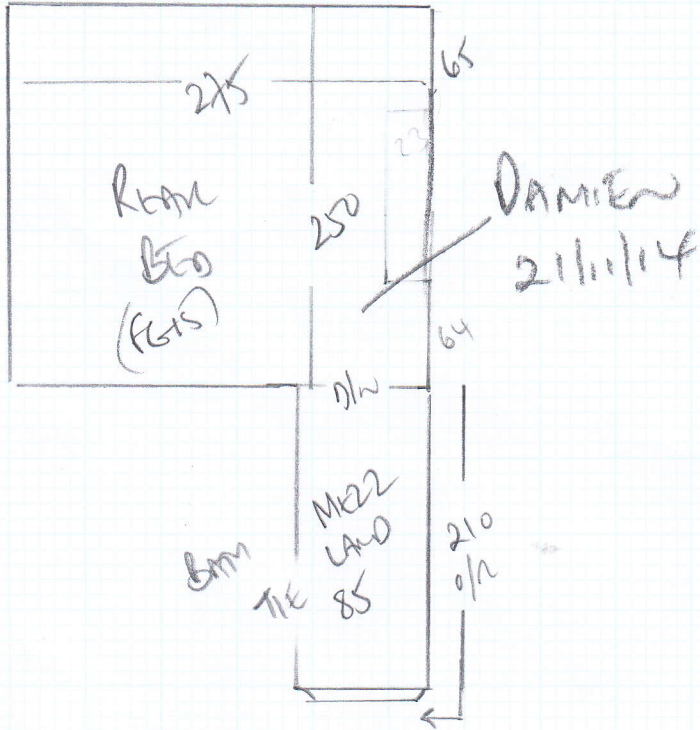

Job No: F23685
 Name: Williams
 Address: 32 NICHOLSON ROAD
 Claydon
 Tel: CH0 665
 Sheet: 1 of 3

1050

ALLEY BY 40
 COLOR APA 035H
 PAN 1050 x A00
 LEFT BED 620 x A00
 1670 x A00

6680m²

LEFT BED
 GIVE
 2619/14
 ANY SMIRN

DAMEN TO FIT
 2111/14

Job No: F23685
 Name: WILLIAMS
 Address: 32 NICHOLSON ROAD
 CLAYDON
 Tel: CRO 605
 Sheet: 2 of 3

- 107
- 45 x 70
- 17
- 45 x 74
- w/SLW
- 55 x 80

To WOOD HALL

DAMIEN 21/11/14

Job No: f23688
 Name: WILLIAMS
 Address: 32 NICHOLSON ROAD
 CROYDON
 Tel: CLO 605
 Sheet: 3 of 3