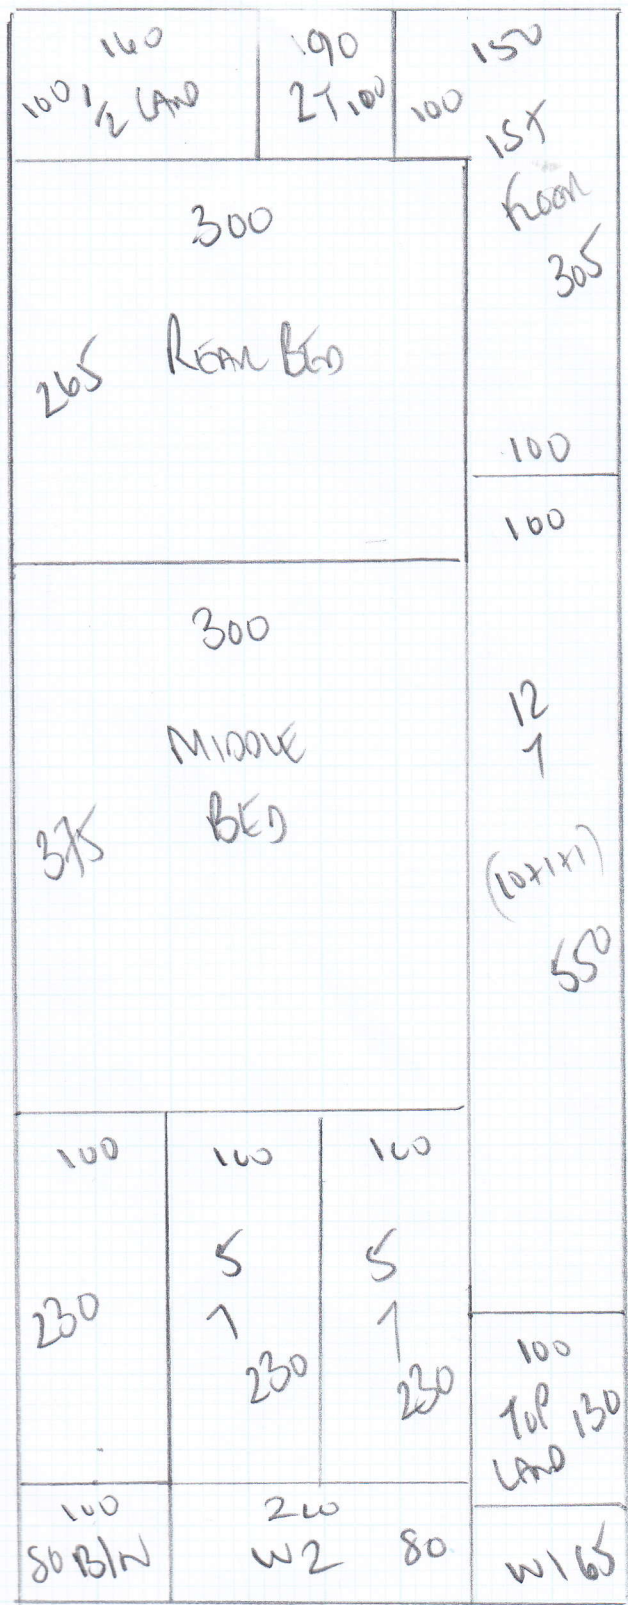

Job No: F23685
 Name: Williams
 Address: 32 NICHOLSON ROAD
 Claydon
 Tel: CH0 665
 Sheet: 1 of 3

1050

ALLEY BY 40
 COLOR APA 035H
 PAN 1050 x A00
 LEFT BED 620 x A00
 1670 x A00

6680m²

LEFT BED
 GIVE
 2619/14
 ANY SMIRN

DAMEN TO FIT
 2111/14

Job No: F23685
 Name: WILLIAMS
 Address: 32 NICHOLSON ROAD
 CLAYDON
 Tel: CRO 605
 Sheet: 2 of 3

- 107
- 45 x 70
- 17
- 45 x 74
- w/SLW
- 55 x 80

To WOOD HALL

DAMIEN 21/11/14

Job No: f23688
 Name: WILLIAMS
 Address: 32 NICHOLSON ROAD
 CROYDON
 Tel: CLO 605
 Sheet: 3 of 3