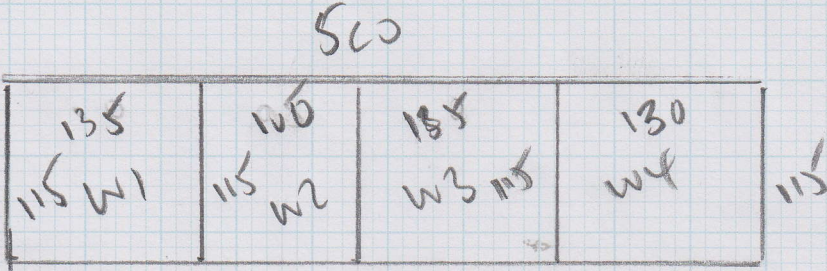

Job No: F23686
 Name: DE LAMBURY
 Address: 5 SWIFT ST
 SW6 5AG
 Tel:
 Sheet: 1 of 6

Corwood
 Northwacht 5m
1000 x 500
 50m²

Corwood
 Northwacht 4m
 Top hall 415 x 400
 first floor 520 x 400
 first floor 515 x 400
 first floor 415 x 400
 Hall landing 235 x 400

 21w x 400

ORDER 25M x 4M
 Real price will be
 £85 checked so
 cost for 100m² 0 AM
 WBE

Job No: F23686
Name: De Landung
Address:

Tel:
Sheet: 2 of 6

BICLAMME Tunder
+ 8 L.W MTS TAPE
To BINDER on window

Job No: F23686
 Name: DE LAMBILLY
 Address: 5 SWIFT ST
 SW6 5AG
 Tel:
 Sheet: 3 of 6

- w1 85 x 120
- w2 105 x 84
- w3 81 x 118
- w4 90 x 116

*

Job No: F23686
 Name: DE CAMBING
 Address: 5 SWIFT ST
 SWB SAC
 Tel:
 Sheet: Act 6

Runner on LAMP
 Stripes Runner

**
 57 } Stripes
 45x84 } Runner

Job No. : F23686

Description of carpet : Biscayne Stripe BS107

~~Whipping~~ / ~~Side Binding~~ / Top Taping (1/2 & 1/2)

Colour of Binding tape: CP7 Sleet Colour of Whipping :

Size of Binding tape: 5" inch Number of pieces : 4