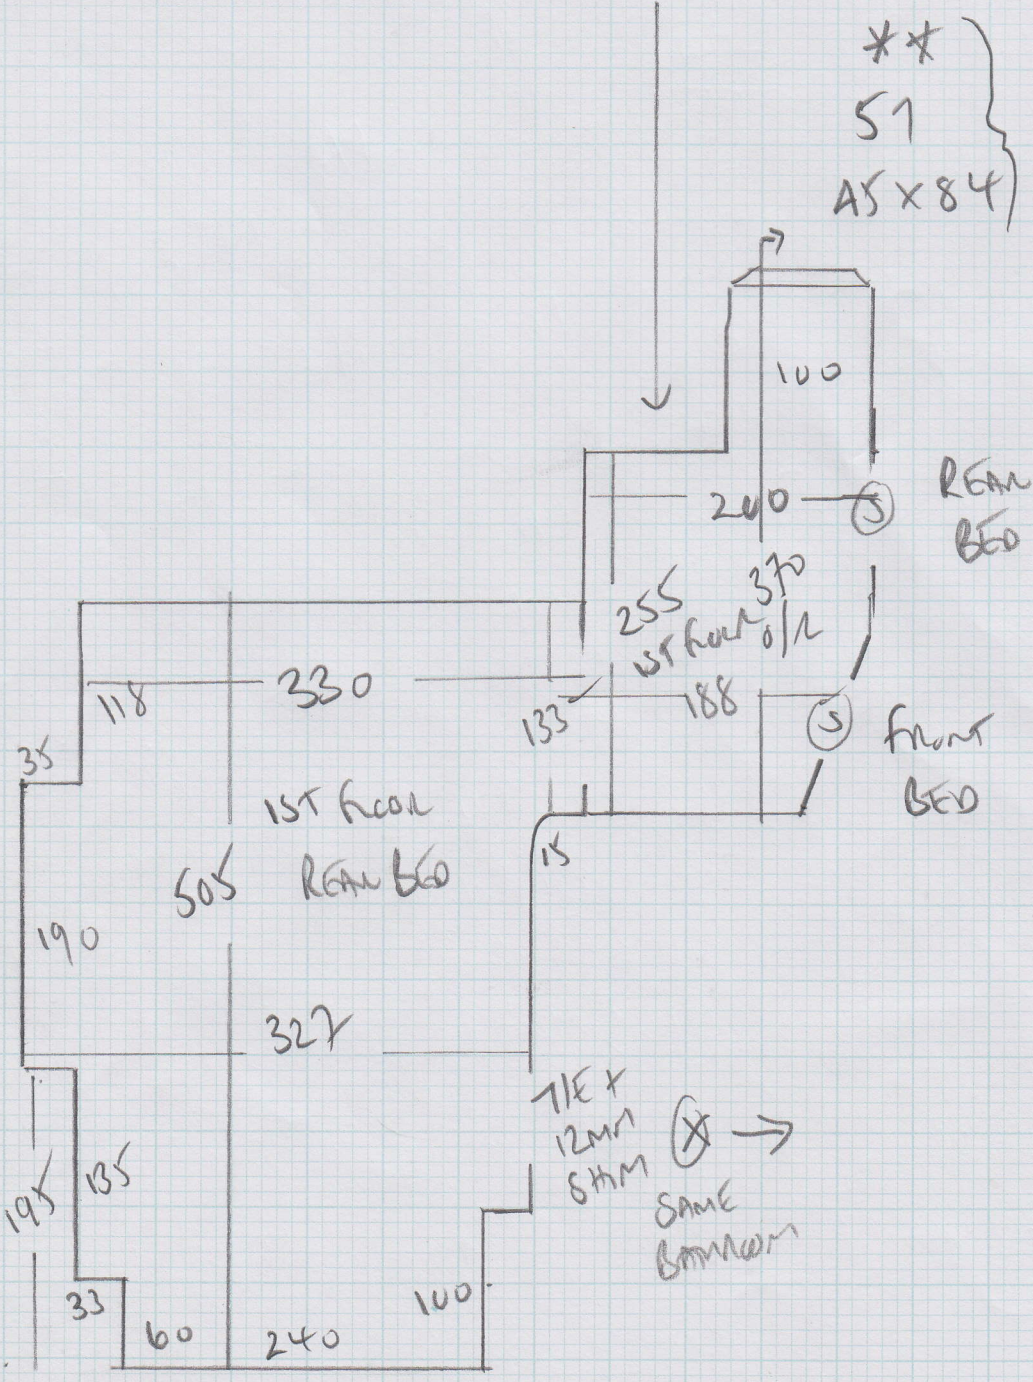

 21w x 400

ORDER 25M x 4M
 Real price will be
 £85 checked so
 cost for 100m² 0 AM
 WBE

Job No: F23686
Name: De Landung
Address:

Tel:
Sheet: 2 of 6

BICLAMME Tunder
+ 8 L.W MTS TAPE
To BINDER on window

Job No: F23686
 Name: DE LAMBILLY
 Address: 5 SWIFT ST
 SW6 5AG
 Tel:
 Sheet: 3 of 6

- w1 85 x 120
- w2 105 x 84
- w3 81 x 118
- w4 90 x 116

*

Job No: F23686
 Name: DE CAMBING
 Address: 5 SWIFT ST
 SWB SAC
 Tel:
 Sheet: Act 6

Runner on LAMP
 Stripes Runner

**
 57 } Stripes
 45x84 } Runner

TIE X 12MM STAIN
 SAME BRUNNEN

Job No: F23686
 Name: DE LAMBURY
 Address: 5 SWIFT ST
 SW6 5AG
 Tel:
 Sheet: 5 of 6

Job No: F23686
 Name: DE LAMBING
 Address: 5 SWIFT ST
 SW6 5AG
 Tel:
 Sheet: 6 of 6

Sides only
Stair runners

Job No. : F23686

Description of carpet : Biscayne Stripe BS107

~~Whipping~~ / ~~Side Binding~~ / Top Taping (1/2 & 1/2)

Colour of Binding tape: CP7 Sleet Colour of Whipping :

Size of Binding tape: 5" inch Number of pieces : 4