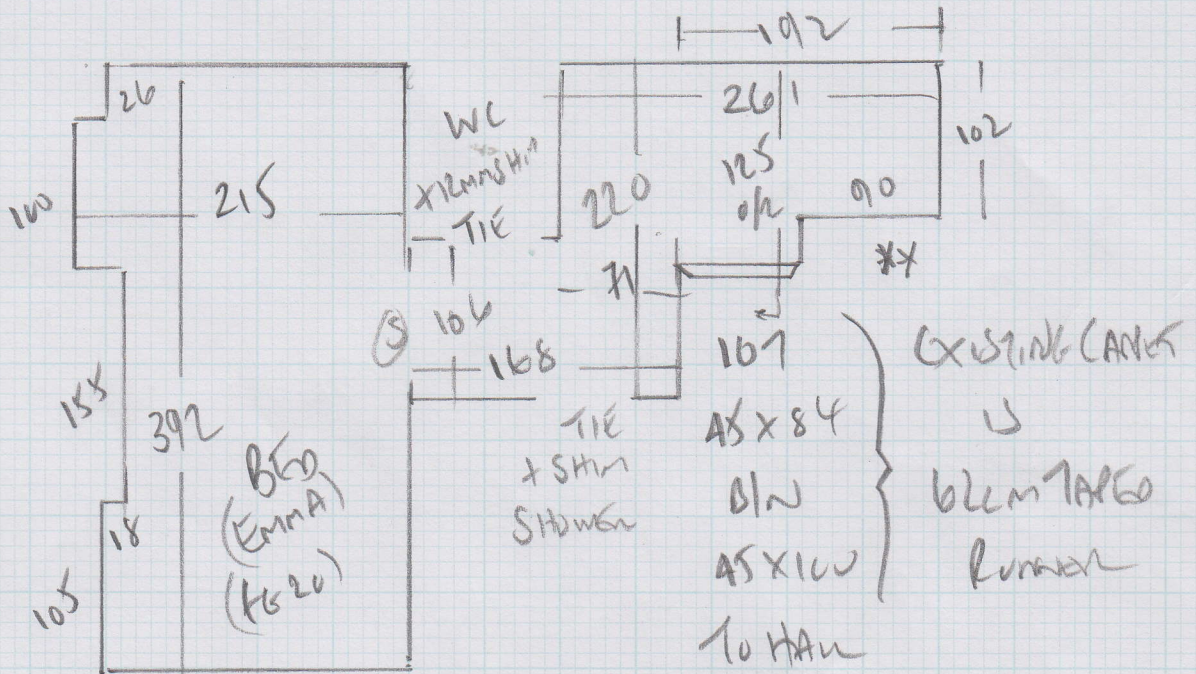

- w1 85 x 120
- w2 105 x 84
- w3 81 x 118
- w4 90 x 116

*

Job No: F23686
 Name: DE CAMBING
 Address: 5 SWIFT ST
 SWB SAC
 Tel:
 Sheet: Act 6

Runner on LAMP
 Stripes Runner

**
 57 } Stripes
 45x84 } Runner

TIE X 12MM STAIN
 SAME BRUNNEN

Job No: F23686
 Name: DE LAMBURY
 Address: 5 SWIFT ST
 SW6 5AG
 Tel:
 Sheet: 5 of 6

Job No: F23686
 Name: DE LAMBING
 Address: 5 SWIFT ST
 SW6 5AG
 Tel:
 Sheet: 6 of 6

Sides only
Stair runners

Job No. : F23686

Description of carpet : Biscayne Stripe BS107

~~Whipping~~ / ~~Side Binding~~ / Top Taping (1/2 & 1/2)

Colour of Binding tape: CP7 Sleet Colour of Whipping :

Size of Binding tape: 5" inch Number of pieces : 4