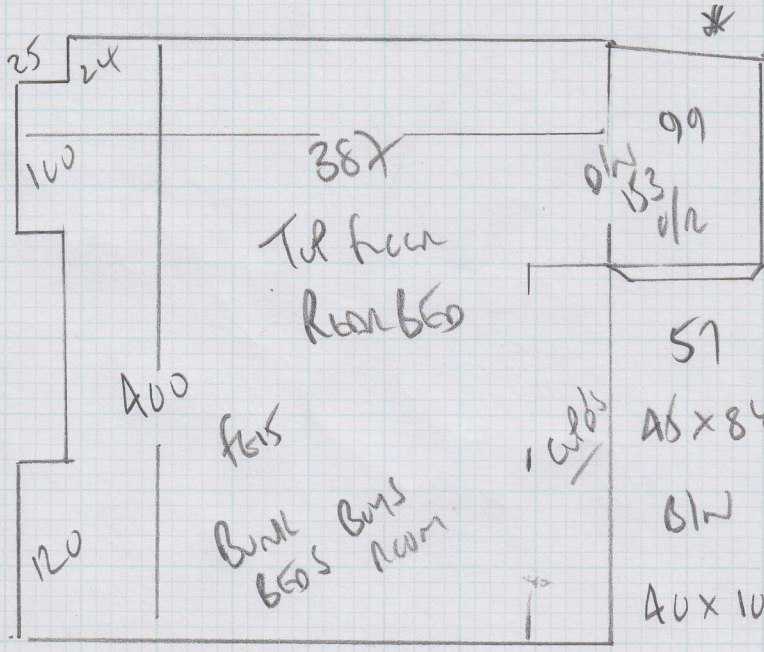

 21w x 400

ORDER 25M x 4M
 Real price will be
 £85 checked so
 cost for 100m² 0 AM
 WBE

Job No: F23686
Name: De Landung
Address:

Tel:
Sheet: 2 of 6

BICLAMME Tunder
+ 8 L.W MTS TAPE
To BINDER on window

Job No: F23686
 Name: DE LAMBILLY
 Address: 5 SWIFT ST
 SW6 5AG
 Tel:
 Sheet: 3 of 6

- w1 85 x 120
- w2 105 x 84
- w3 81 x 118
- w4 90 x 116

*

Job No: F23686
 Name: DE CAMBING
 Address: 5 SWIFT ST
 SWB SAC
 Tel:
 Sheet: Act 6

Runner on LAMP
 Stripes Runner

**
 57 } Stripes
 45x84 } Runner

TIE X 12MM STAIN
 SAME BRUNNEN

Job No: F23686
 Name: DE LAMBURY
 Address: 5 SWIFT ST
 SW6 5AG
 Tel:
 Sheet: 5 of 6

Job No: F23686
 Name: DE LAMBING
 Address: 5 SWIFT ST
 SW6 5AG
 Tel:
 Sheet: 6 of 6

Sides only
Stair runners

Job No. : F23686

Description of carpet : Biscayne Stripe BS107

~~Whipping~~ / ~~Side Binding~~ / Top Taping (1/2 & 1/2)

Colour of Binding tape: CP7 Sleet Colour of Whipping :

Size of Binding tape: 5" inch Number of pieces : 4