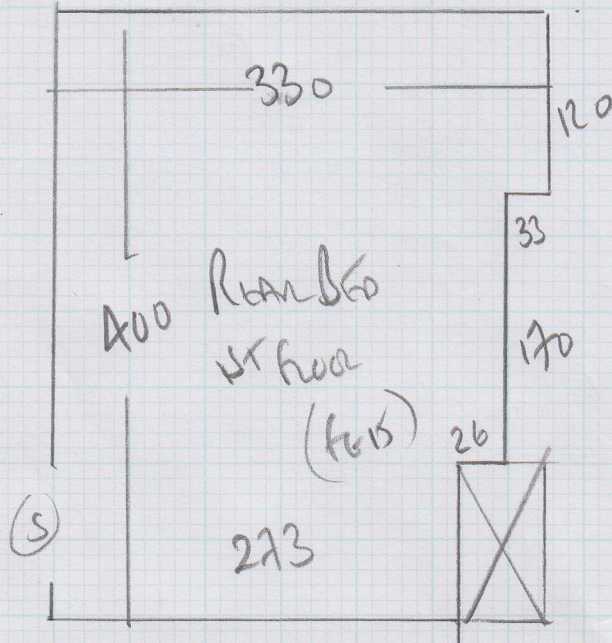

Job No: F23686
 Name: DE LAMBURY
 Address: 5 SWIFT ST
 SW6 5AG
 Tel:
 Sheet: 1 of 6

Corwood
 Northwacht 5m
1000 x 500
 50m²

Corwood
 Northwacht 4m
 Top hall 415 x 400
 first floor 520 x 400
 first floor 515 x 400
 first floor 415 x 400
 Hall landing 235 x 400

 21w x 400

ORDER 25M x 4M
 Real price will be
 £85 checked so
 cost for 100m² 0 AM
 WBE

Job No: F23686
Name: De Landung
Address:

Tel:
Sheet: 2 of 6

BICLAMME Tunder
+ 8 L.W MTS TAPE
To BINDER on window

Job No: F23686
 Name: DE LAMBILLY
 Address: 5 SWIFT ST
 SW6 5AG
 Tel:
 Sheet: 3 of 6

- w1 85 x 120
- w2 105 x 84
- w3 81 x 118
- w4 90 x 116

*

Job No: F23686
 Name: DE CAMBING
 Address: 5 SWIFT ST
 SWB SAC
 Tel:
 Sheet: Act 6

Runner on LAMP
 Stripes Runner

**
 57 } Stripes
 45x84 } Runner

TIE X 12MM STAIN
 SAME BRUNNEN

Job No: F23686
 Name: DE LAMBURY
 Address: 5 SWIFT ST
 SW6 5AG
 Tel:
 Sheet: 5 of 6

Job No: F23686
 Name: DE LAMBING
 Address: 5 SWIFT ST
 SW6 5AG
 Tel:
 Sheet: 6 of 6

Sides only
Stair runners