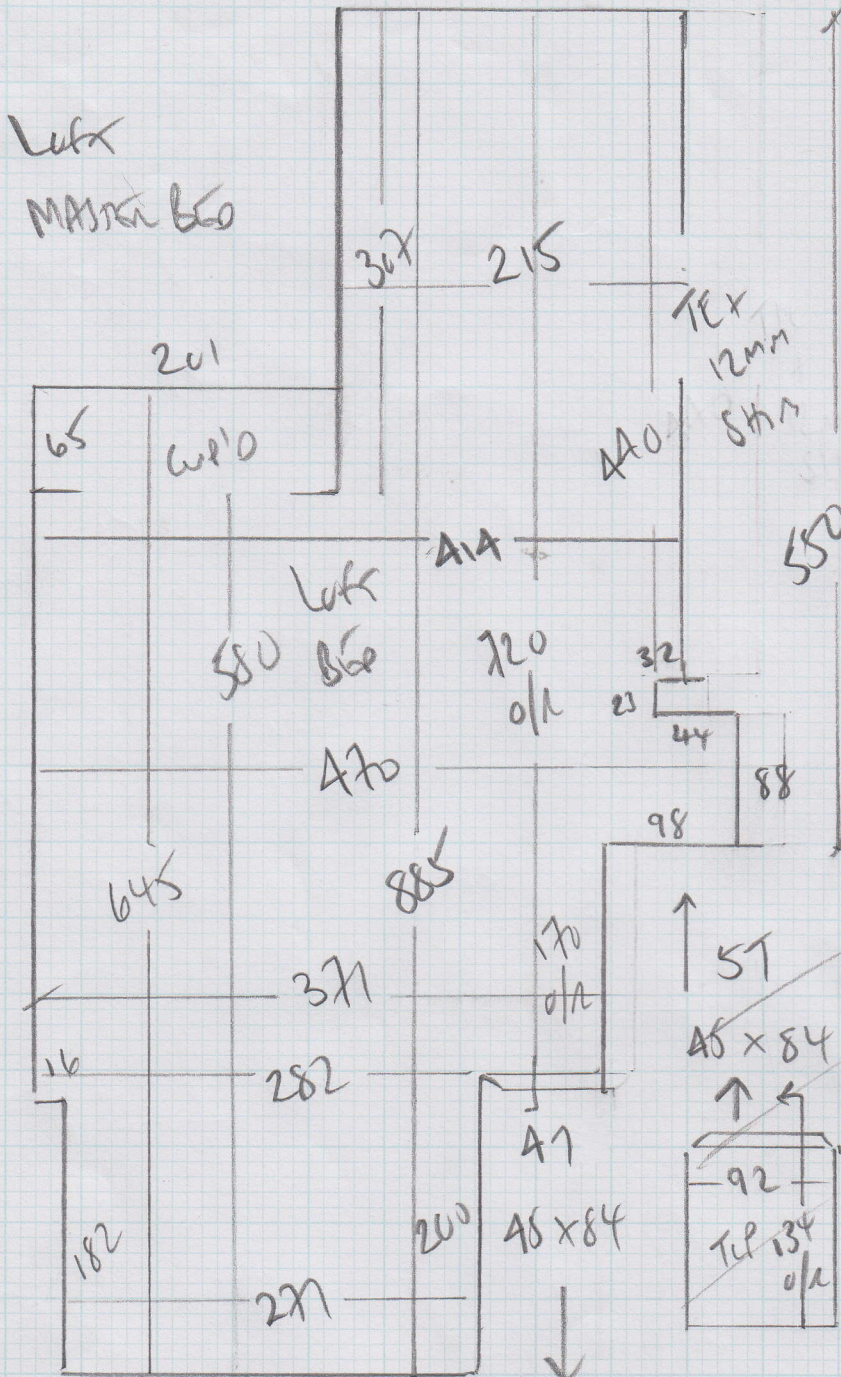

Job No: F23686
 Name: DE LAMBURY
 Address: 5 SWIFT ST
 SW6 5AG
 Tel:
 Sheet: 1 of 6

Corwood
 Northwacht 5m
1000 x 500
 50m²

Corwood
 Northwacht 4m
 Top hall 415 x 400
 first floor 520 x 400
 first floor 515 x 400
 first floor 415 x 400
 Hall landing 235 x 400

 21w x 400

ORDER 25M x 4M
 Real price will be
 £85 checked so
 cost for 100m² 0 AM
 WBE

Job No: F23686
Name: De Landung
Address:

Tel:
Sheet: 2 of 6

BICLAMME Tunder
+ 8 L.W MTS TAPE
To BINDER on window

Job No: F23686
 Name: DE LAMBILLY
 Address: 5 SWIFT ST
 SW6 5AG
 Tel:
 Sheet: 3 of 6

- w1 85 x 120
- w2 105 x 84
- w3 81 x 118
- w4 90 x 116

*

Job No: F23686
 Name: DE CAMBING
 Address: 5 SWIFT ST
 SWB SAC
 Tel:
 Sheet: Act 6

Runner on LAMP
 Stripes Runner

**
 57 } Stripes
 45x84 } Runner

Sizes To be cut to: 4 x shaped winders

Whipping: metres @ £2.00 per metre = £

Blind Binding: metres @ £7.00 per metre = £

Taping Only 8 Units @ £6.00 per metre = £ 48.00
3" or 5" Tape

Any Queries call

Colin John Paul