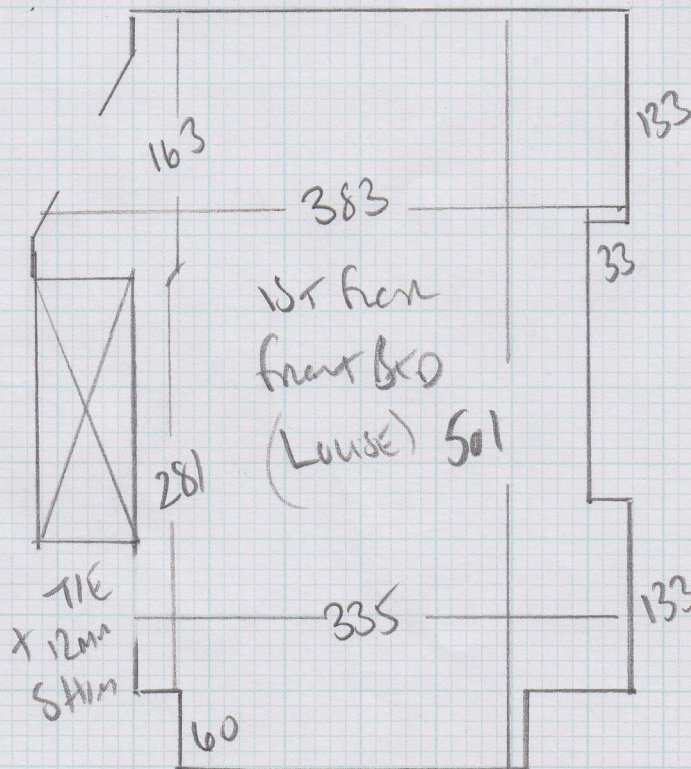

Job No: F23686
 Name: DE LAMBURY
 Address: 5 SWIFT ST
 SW6 5AG
 Tel:
 Sheet: 1 of 6

Corwood
 Northwacht 5m
1000 x 500
 50m²

Corwood
 Northwacht 4m
 Top hall 415 x 400
 first floor 520 x 400
 first floor 515 x 400
 first floor 415 x 400
 Hall landing 235 x 400

 21w x 400

ORDER 25M x 4M
 Real price will be
 £85 checked so
 cost for 100m² 0 AM
 WBE

Job No: F23686
Name: De Landung
Address:

Tel:
Sheet: 2 of 6

BICLAMME Tunder
+ 8 L.W MTS TAPE
To BINDER on window

Job No: F23686
 Name: DE LAMBILLY
 Address: 5 SWIFT ST
 SW6 5AG
 Tel:
 Sheet: 3 of 6

- w1 85 x 120
- w2 105 x 84
- w3 81 x 118
- w4 90 x 116

*

Job No: F23686
 Name: DE CAMBING
 Address: 5 SWIFT ST
 SWB SAC
 Tel:
 Sheet: Act 6

Runner on LAMP
 Stripes Runner

**
 57 } Stripes
 45x84 } Runner

TIE X 12MM STAIN
 SAME BRUNNEN

Job No: F23686
 Name: DE LAMBURY
 Address: 5 SWIFT ST
 SW6 5AG
 Tel:
 Sheet: 5 of 6

Job No: F23686
 Name: DE LAMBING
 Address: 5 SWIFT ST
 SW6 5AG
 Tel:
 Sheet: 6 of 6

Sides only
Stair runners