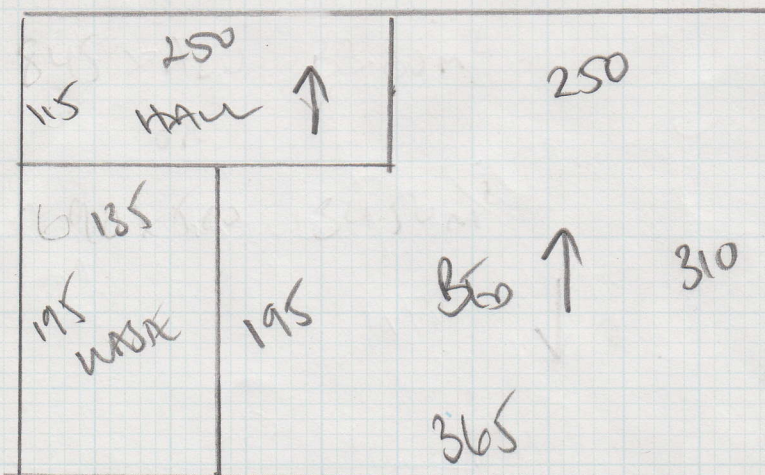

Job No: F23700
 Name: FINZGARD
 Address: 20 CHASE COURT
 28 BLAUFORT GARDENS
 Tel: SW3 1AA
 Sheet: 1 of 1

Fireloop
 FLO 489.
 380x500
 310x500

 690x500

3450m²