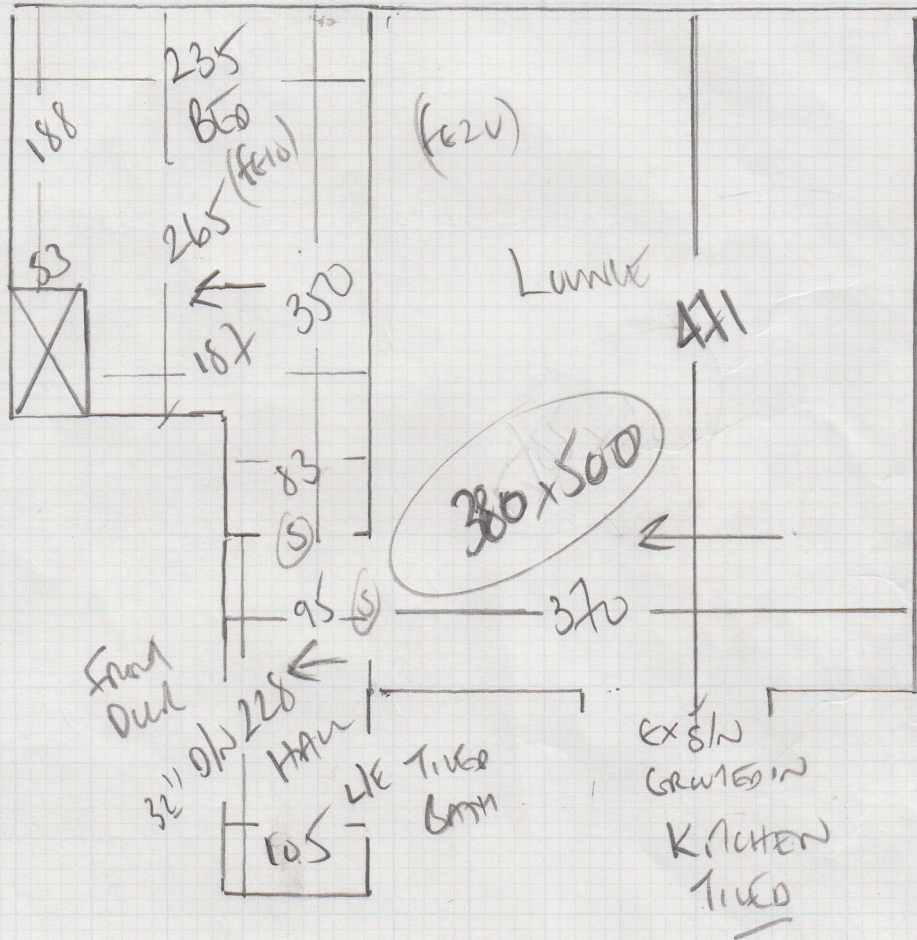

Job No: F23700
 Name: FINZGARD
 Address: 20 CHASE COURT
 28 BLAUFORT GARDENS
 Tel: SW3 1AA
 Sheet: 1 of 1

Fireloop
 FLO 489.
 380x500
 310x500

 690x500

3450m²