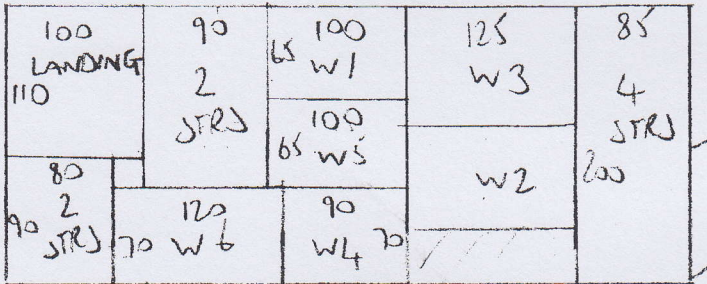

Top Floor

F23735

LAMBERTY

46 YELSHAM ROAD

W6 8JE

1 of 1

2 STRS 70 ← EXISTING CARPETS LAMINATE

- 1 w 82x56
- 2 w 110x62
- 3 w 110x72
- 4 w 77x66
- 5 STRS 76
- 5 w 80x54
- 6 w 110x55

FIRST FLOOR

2.00m x 5.00m  
= 10M<sup>2</sup>

Roll

16074/78