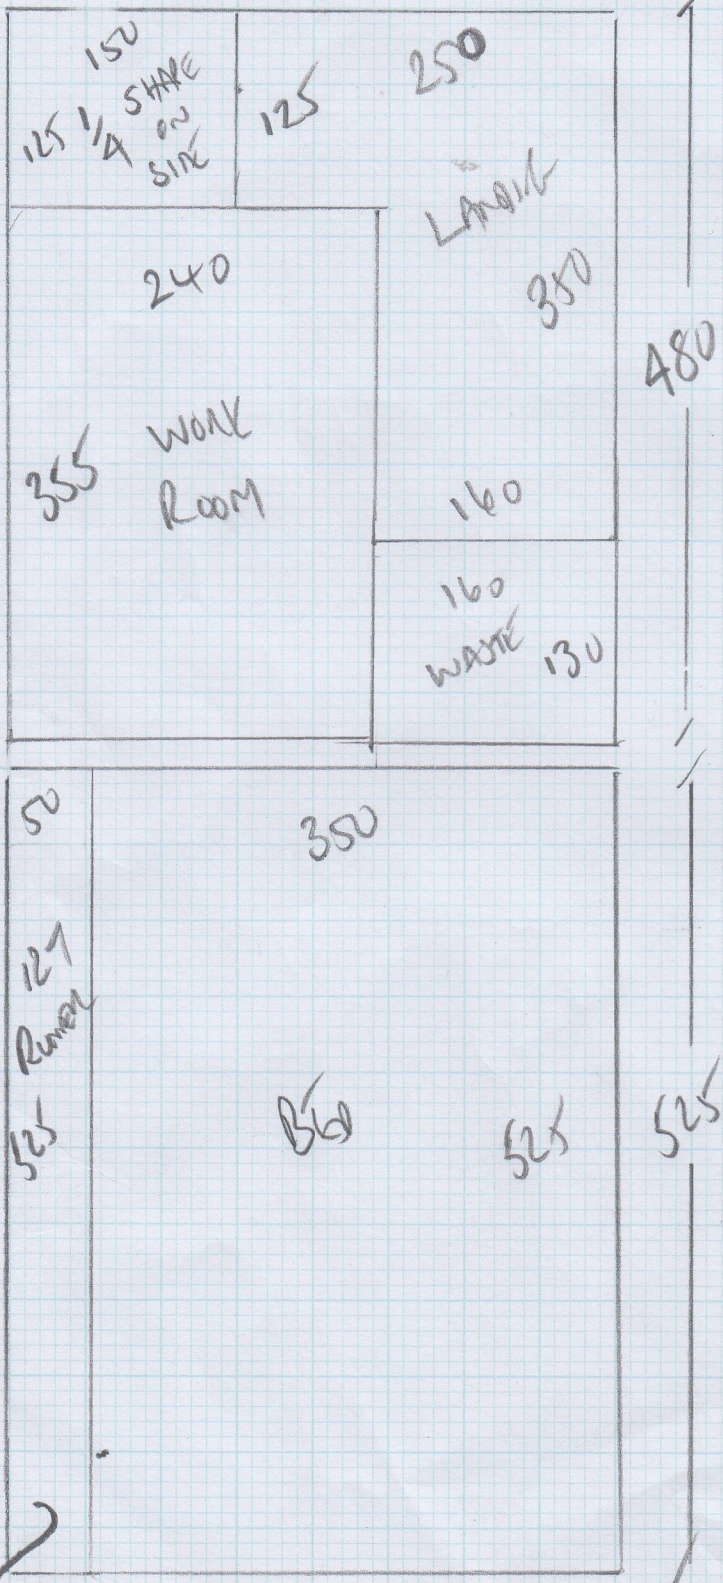

Job No: F23739  
 Name: BAILEY  
 Address: 52 WATERLOO GARDENS  
 SW11 4Q1  
 Tel:  
 Sheet: 1 of 2

FAX SILK OIL

PLAN 1 480 x 400  
 PLAN 2 525 x 400  
 1005 x 400

40.20m<sup>2</sup> x 38mm  
 BEIGE TAPE

Cut Down Runner on SIDE 525 x 40cm?

Job No: R23739  
 Name: BAIYEN  
 Address: SZWANFADUSE  
 SW11 4Q 7  
 Tel:  
 Sheet: 2 of 2