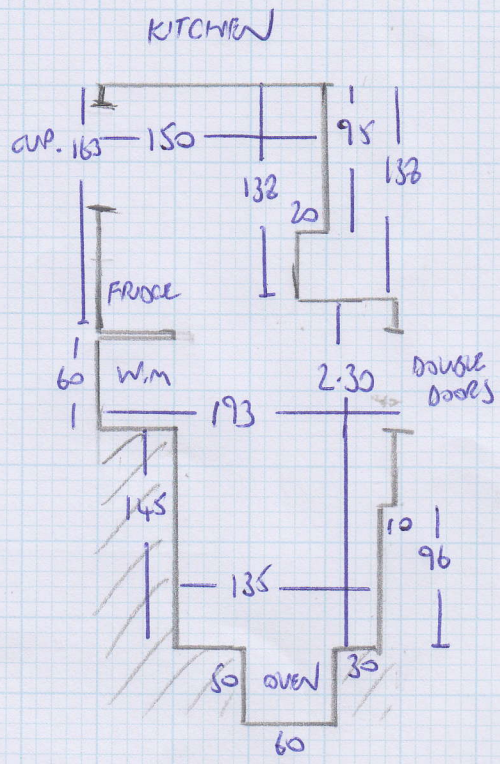

Job No: F23740  
 Name: KAUTIBASHVILI  
 Address: Flat 4  
 16 ECCLESTONE PLACE SWNW 9ND  
 Tel: \_\_\_\_\_  
 Sheet: 1 of 1

6.25m<sup>2</sup> 4.30m

2.75m<sup>2</sup> 2.60m

1.75m<sup>2</sup> 1.30m

8.2m x 2.00m = 17m<sup>2</sup>

TRANSFORM ATLAS STONE 36240  
 4 BOXES