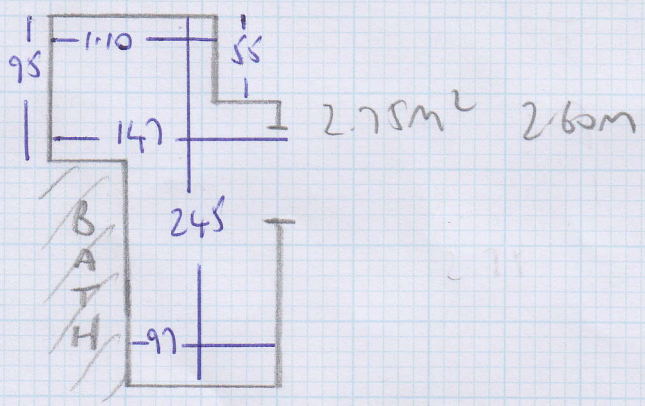

Job No: F23740  
 Name: KAUTIBASHVILI  
 Address: Flat 4  
 16 ECCLESTONE PLACE SWNW 9ND  
 Tel: \_\_\_\_\_  
 Sheet: 1 of 1

6.25m<sup>2</sup> 4.30m

2.75m<sup>2</sup> 2.60m

1.75m<sup>2</sup> 1.30m

8.2m x 2.00m = 17m<sup>2</sup>

TRANSFORM ATLAS STONE 36240  
 4 BOXES