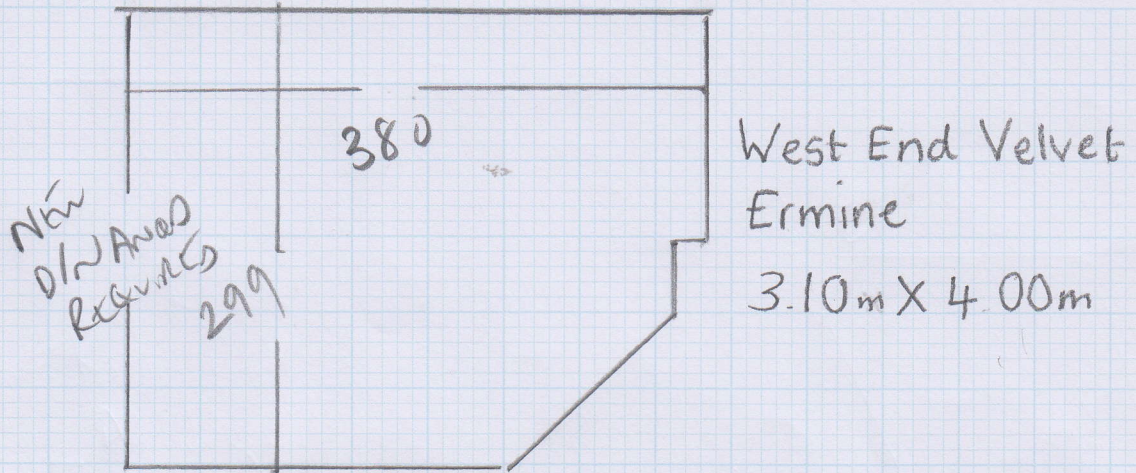

Job No: F23745  
Name: Life House London  
Address: 10 York Mansions  
Pow Drive  
Tel: SW11 4DN  
Sheet: 1 of 1

WOOD floor - Handboard Down  
Empty Room - NO UTILITY NO FURNITURE  
NEW ANOS DINING REQUIRED  
ATH Floor - SMALL LIFT !!  
==