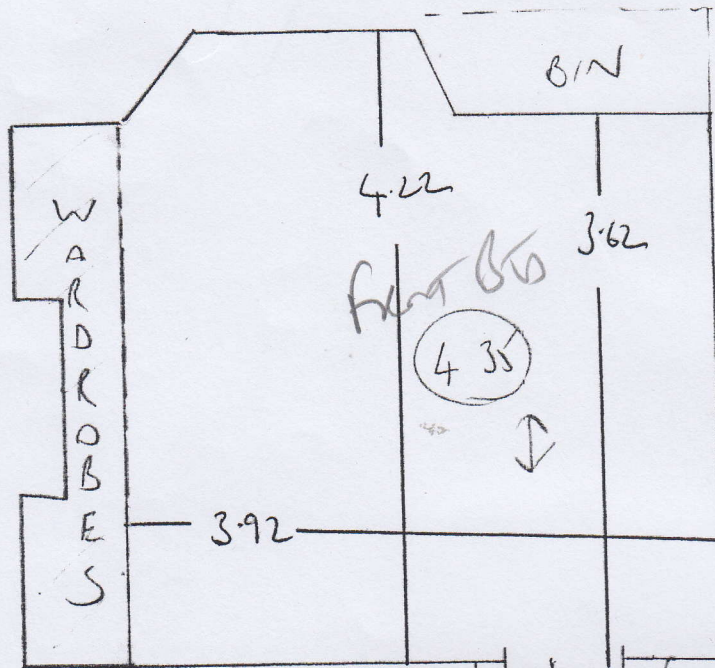

F23747

~~F18958~~

JEWEL GARAGE  
123 FAWCETT PARK RD  
SWIS ZEG

~~2 of 3~~

FIRST FLOOR

STOCK  
TWIST  
40  
STRING  
3.05m x  
4.00m

CHECK ?  
MEASURE.

6W 98x50  
10 STRIPS - 75

+ total been 2 beds  
+ stairs ?