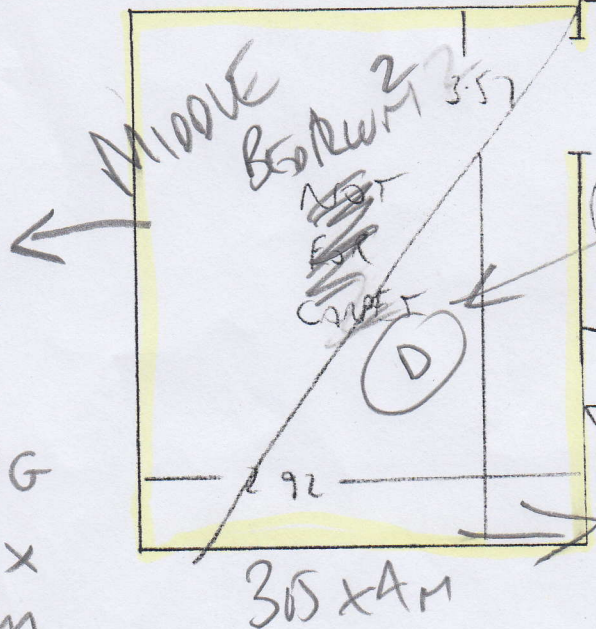

F23747

~~F18958~~

JEWEL GARAGE  
123 FAWCETT PARK RD  
SWIS ZEG

~~2 of 3~~

FIRST FLOOR

STOCK  
TWIST  
40  
STRING  
3.05m x  
4.00m

CHECK ?  
MEASURE.

6W 98x50  
10 STRIPS - 75

+ total been 2 beds  
+ stairs ?