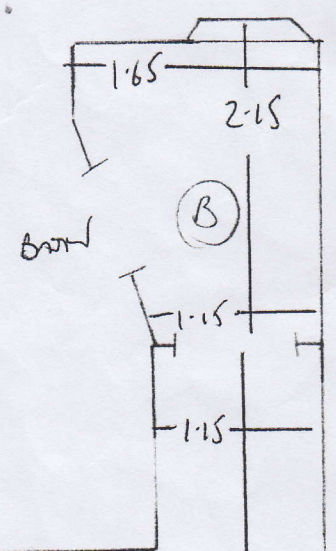

F23747

~~F18958~~

JEWEL GARAGE  
123 FAWCETT PARK RD  
SWIS ZEG

~~2 of 3~~

FIRST FLOOR

STOCK  
TWIST  
40  
STRING  
3.05m x  
4.00m

CHECK ?  
MEASURE.

6W 98x50  
10 STRIPS - 75

+ total been 2 beds  
+ stairs ?