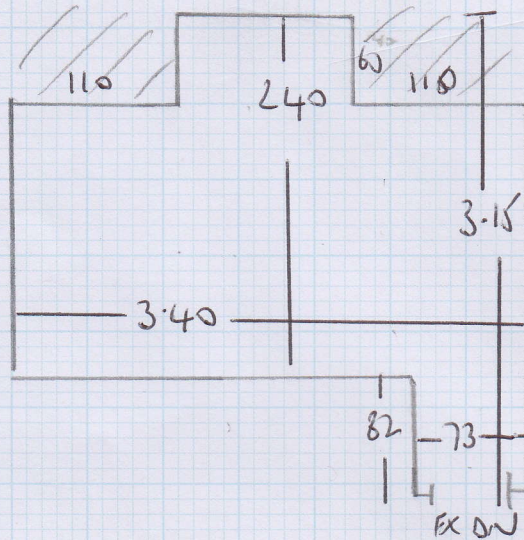

Job No: F23756

Name: WALJEEA

Address: 35 CRABTREE LANE
SW6 6LP

Tel:

Sheet: 1 of 1

$3.30 \times 4.00 = 13.2m^2$

SLOANE SUPER TWIST (50)
SLO-5020 CAIRN GREY