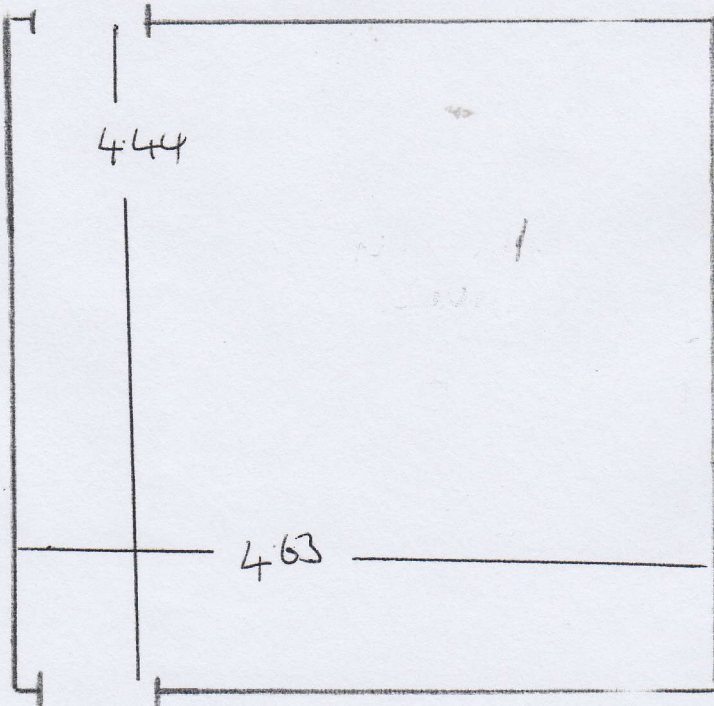

BASEMENT

F23760

LIFELHOUSE UD  
10 PRIORITY WORK  
SW10 9SP

1 of 1

Hanoi

Colour: HAN/18

4.50m x 5.00m