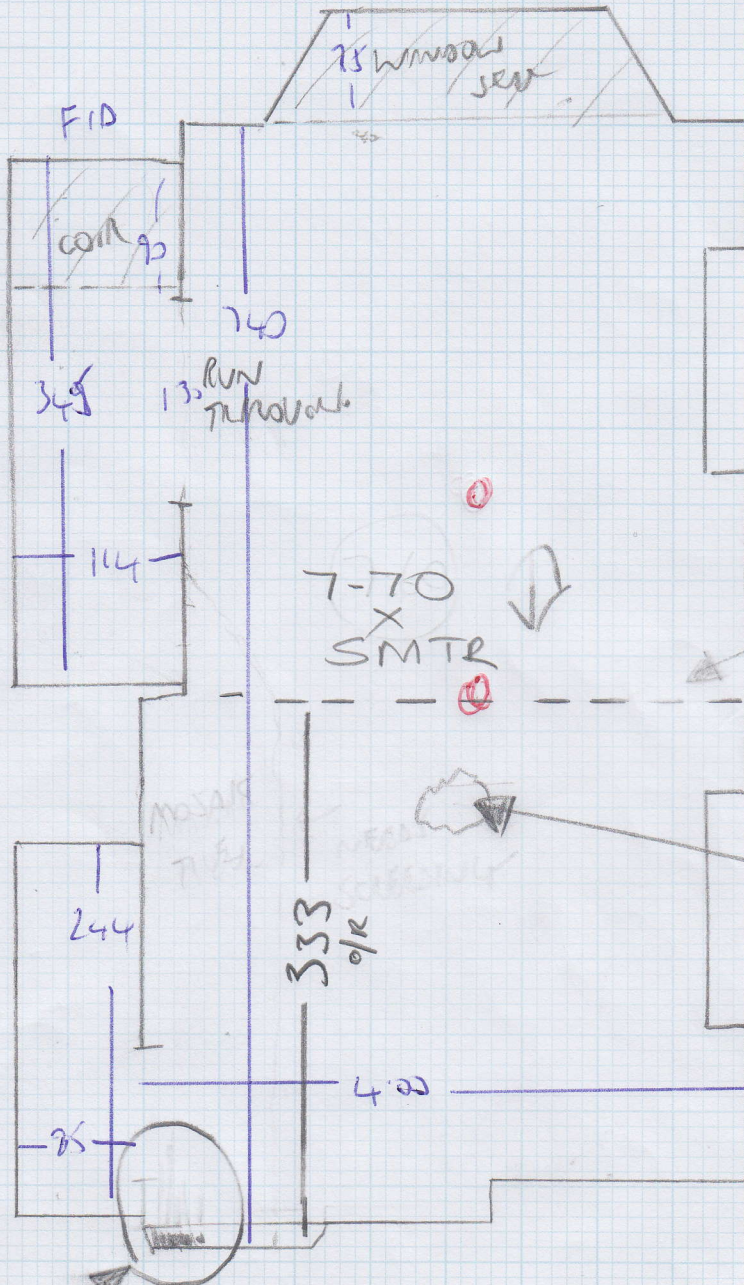

Macedonia

Colour: 609/27

① 7.70m x 5.00m

GIF

Job No: F23766

Name: COOK

Address: 76 KUNWOOD RD  
SW6 8SS

Tel: \_\_\_\_\_

Sheet: 1 OF 1

Mosaic  
Limestone  
tears floor  
Out by Doc

DINING ROOM

Fine Coral  
Oyster  
7-70 x SMTR

RUN CARPET OVER  
SOCKETS