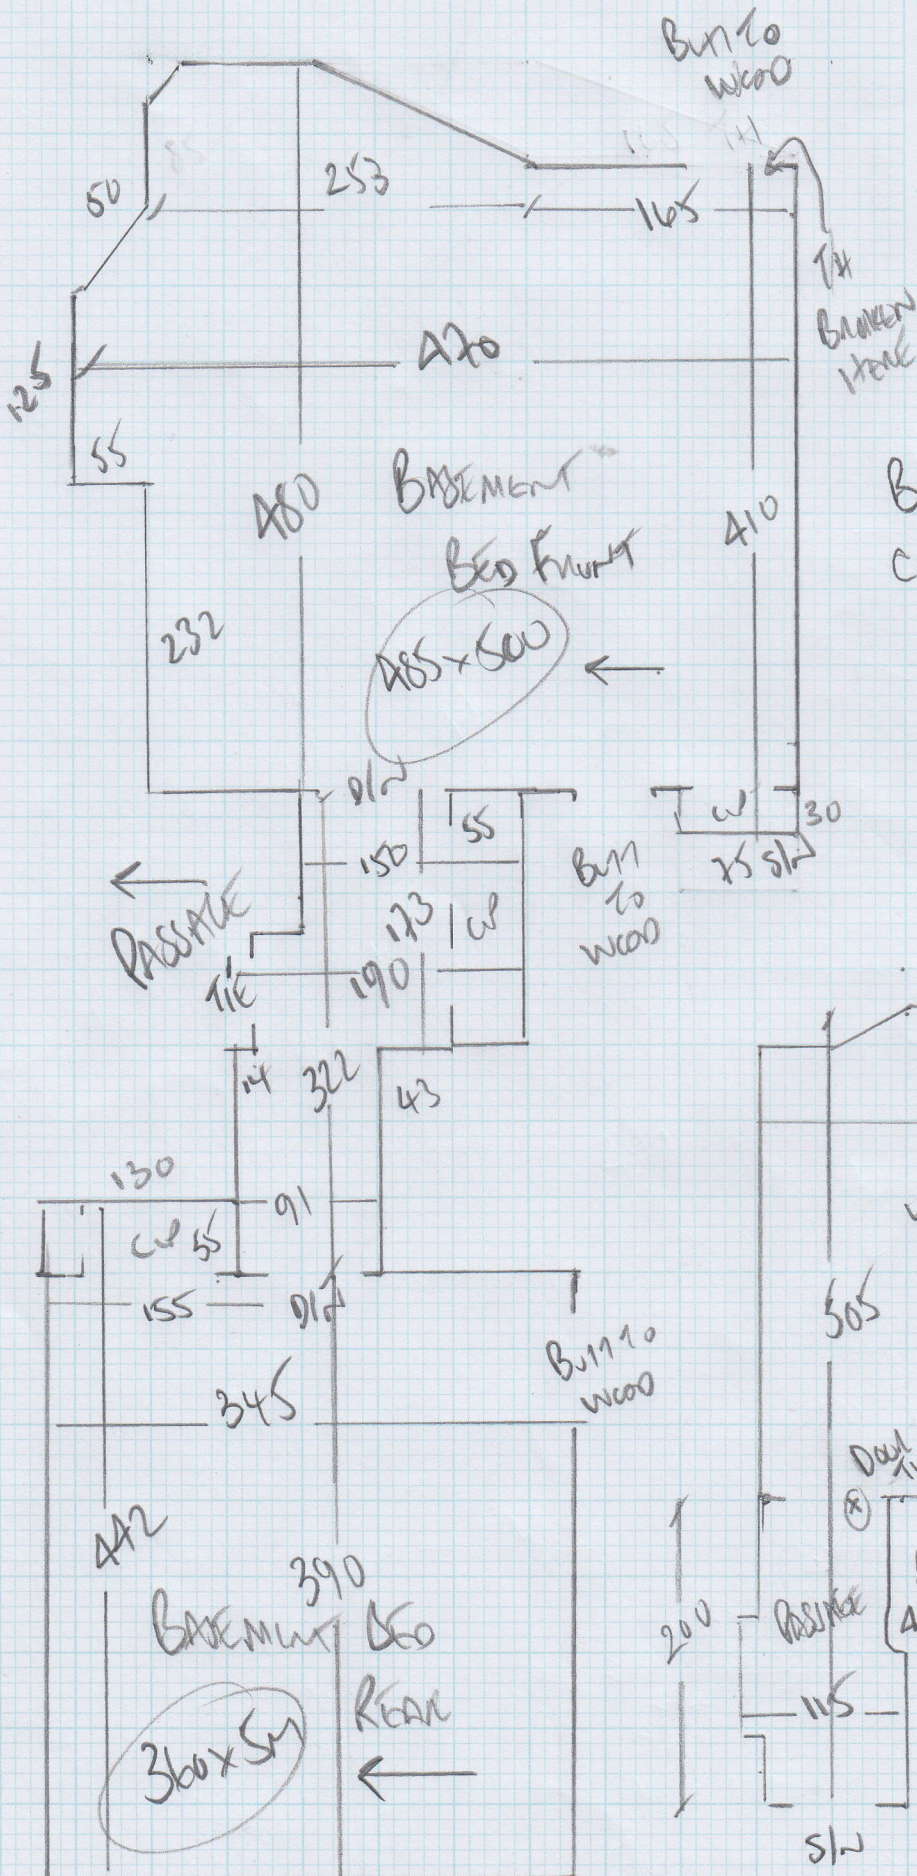

Job No: F23767
 Name: ASM CAPITAL
 Address: AA BUNSWICK GDS
 W8 4AN
 Tel: _____
 Sheet: 1 of 2

Finelock
 Colu Fro-490

Run 530 x 500

660 485 x 500

660 360 x 500

1375 x 500

6875 m²

Job No: F23767
 Name: ASM CAPITAL LTD
 Address: 4A Blunsdon Court
 W8 4AN
 Tel: _____
 Sheet: 2 of 2

BASEMENT RICH
 CLUNCHIES ON CONCRETE

345
 1st Floor
 Bed

Daylight

Blind Rise & Tackle
 45x120 25x78 Barnham