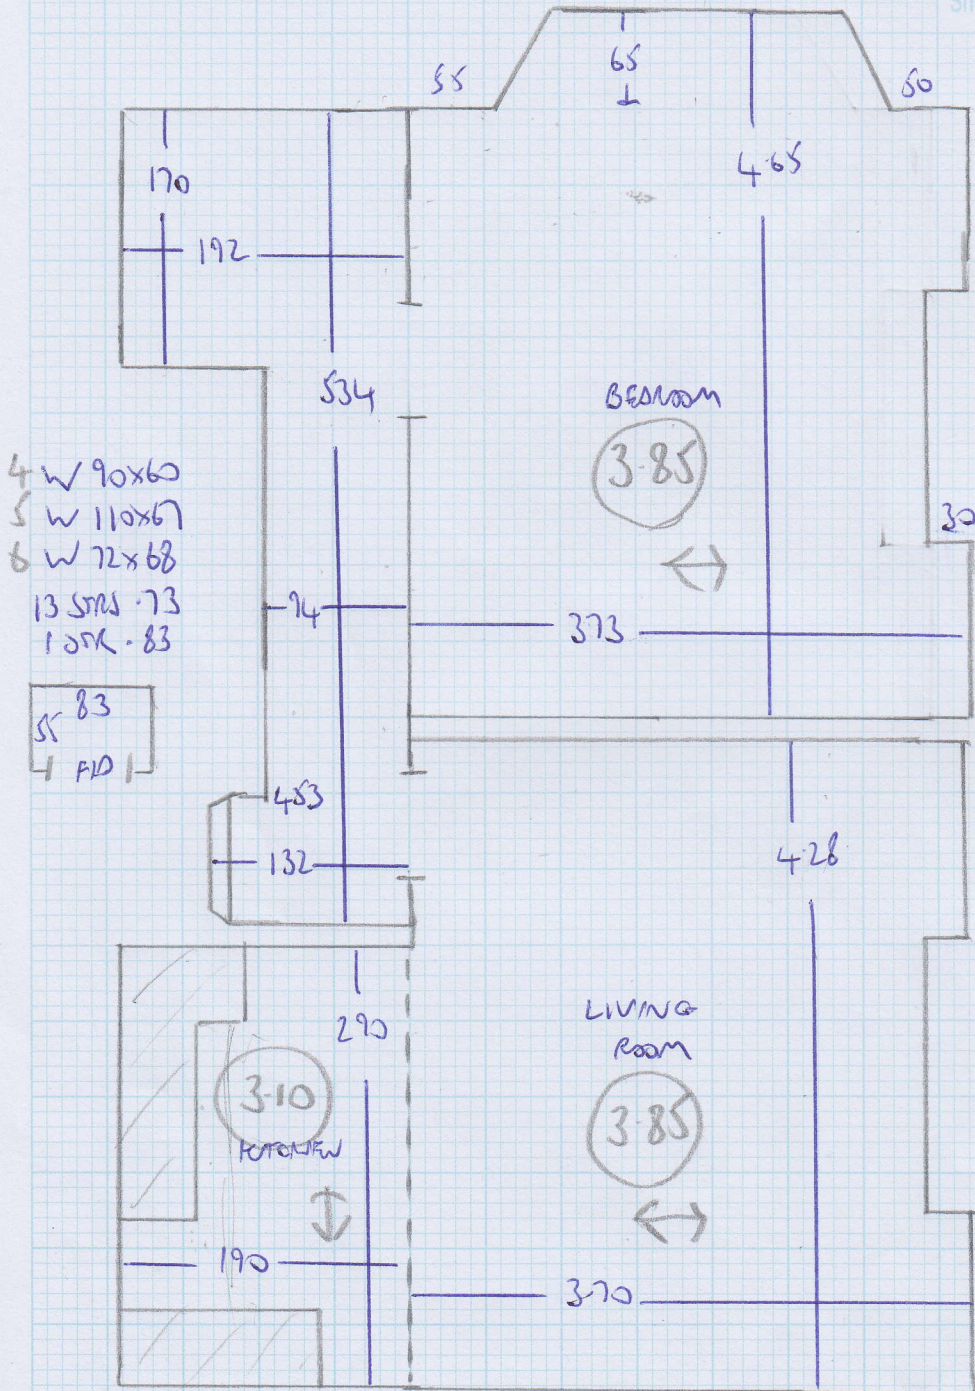

Job No: F23780
 Name: STRANG-STEEL
 Address: FLAT A, 48
 ROSTREVOR RD, SW6 5AD
 Tel:
 Sheet: 1 of 3

TRALEE 40
 TRA - 4093
 6.55
 3.85
 3.85
 14.25m x 5.00m
 = 71.25m²

SECURA 2110 } 3.00 SHOWER ROOM
 SECURA 2131 WOOD } 3.10 BATHROOM
 3.12 KITCHEN
 9.20 x 2.00 = 18.4m²
 3.00

KITCHEN - SECURA 2131 ANTIQUE OAK

BATH & SHOWER

SECURA 2110 YORKSTONE

Job No: F23780
 Name: STRANG-STEEL
 Address: FLAT A
 48 ROSTRUPHOL ROAD SW6 SAD
 Tel:
 Sheet: 2 of 3

FIRST FLOOR

Job No: F23780
 Name: STRONG-STEEL
 Address: FIAF A
 48 RASTREVAR RD SW6 SAD
 Tel:
 Sheet: 3 of 3

Top Floor

- 1 W 89x60
- 2 W 110x66
- 3 W 73x67
- 13 STMS-75
- F/R