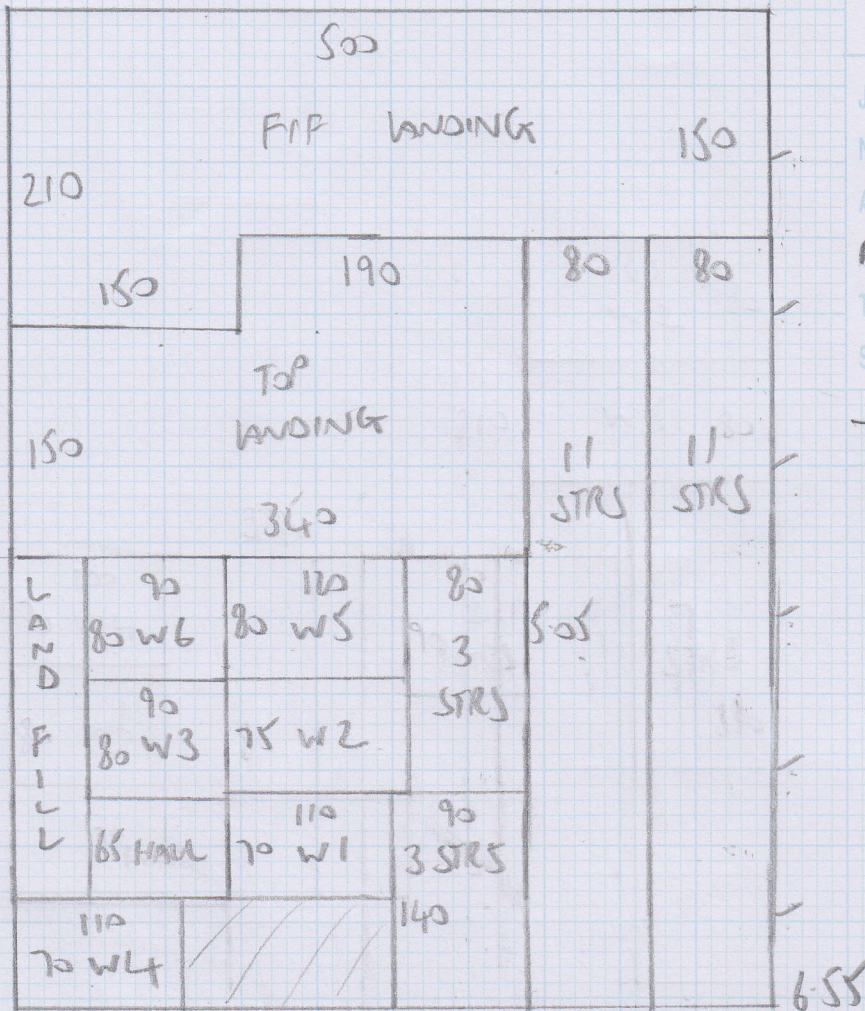

Job No: F23780
 Name: STRANG-STEEL
 Address: FLAT A, 48
 ROSTREVOR RD, SW6 5AD
 Tel:
 Sheet: 1 of 3

TRALEE 40
 TRA - 4093
 6.55
 3.85
 3.85
 14.25m x 5.00m
 = 71.25m²

SECURA 2110 } 3.00 SHOWER ROOM
 SECURA 2131 WOOD } 3.10 BATHROOM
 3.12 KITCHEN
 9.20 x 2.00 = 18.4m²
 3.00

KITCHEN - SECURA 2131 ANTIQUE OAK

BATH & SHOWER

SECURA 2110 YORKSTONE

Job No: F23780
 Name: STRANG-STEEL
 Address: FLAT A
 48 ROSTRUPHOL ROAD SW6 SAD
 Tel:
 Sheet: 2 of 3

FIRST FLOOR

Job No: F23780
 Name: STRONG-STEEL
 Address: FIAF A
 48 RASTREVAR RD SW6 SAD
 Tel:
 Sheet: 3 of 3

Top Floor

- 1 W 89x60
- 2 W 110x66
- 3 W 73x67
- 13 STMS-75
- F/R