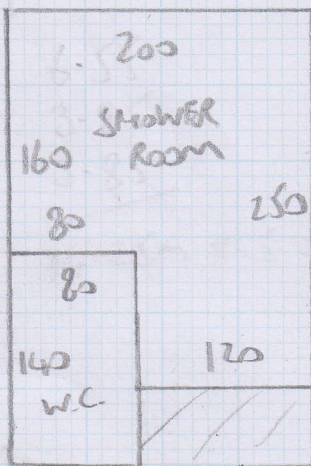

Job No: F23780
 Name: STRANG-STEEL
 Address: FLAT A, 48
 ROSTREVOR RD, SW6 5AD
 Tel:
 Sheet: 1 of 3

TRALEE 40
 TRA - 4093
 6.55
 3.85
 3.85
 14.25m x 5.00m
 = 71.25m²

SECURA 2110 } 3.00 SHOWER ROOM
 SECURA 2131 WOOD } 3.10 BATHROOM
 3.12 KITCHEN
 9.20 x 2.00 = 18.4m²
 3.00

Top Floor

- 1 W 89x60
- 2 W 110x66
- 3 W 73x67
- 13 STMS-75
- F/R