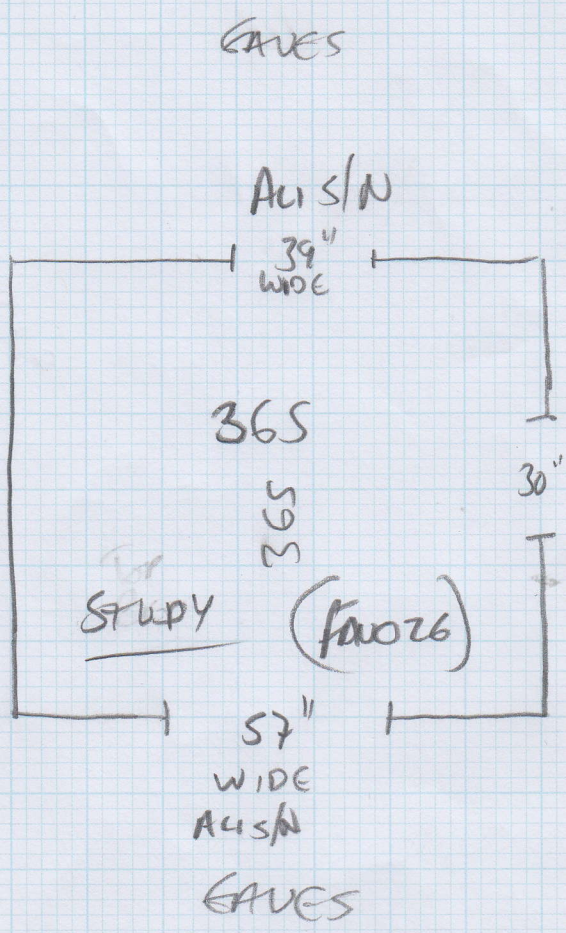

Job No: F23786
 Name: SAENDEV
 Address: 68 RUMMO ROAD
 W12 8DS
 Tel:
 Sheet: 1 of 1

To Top
LANDING

No floor yet M Faux Silk U026

Master Bed: FAU 025

Study: FAU 026

Buildings for
Needs full prop (R/C + other)
etc

Master Bed: 3.40 x 4.00m

Study: 3.80 x 4.00m

To LANDING - From bottom present