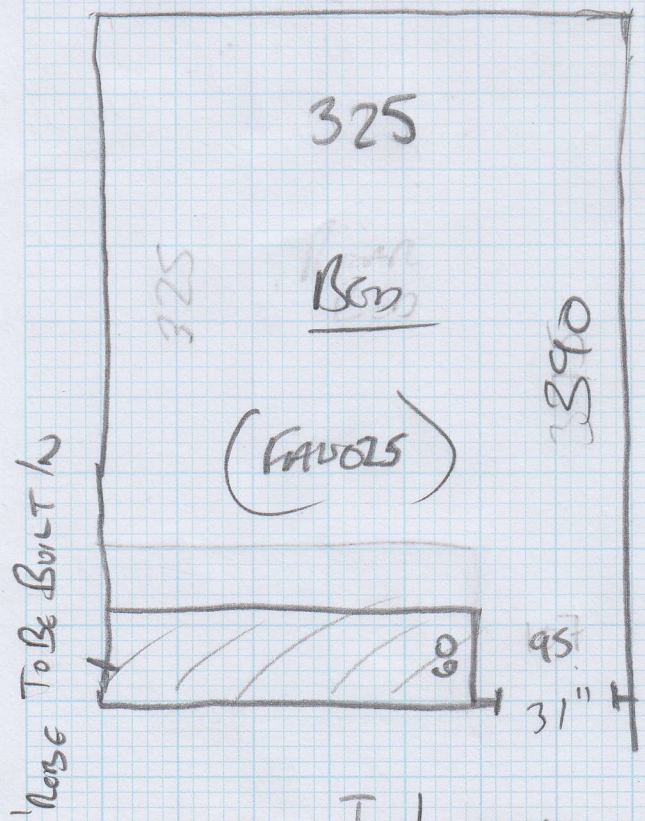

Job No: F23786
 Name: SAENDEV
 Address: 68 RUMMO ROAD
 W12 8DS
 Tel:
 Sheet: 1 of 1

To Top
LANDING

No floor yet M Faux Silk U026

Master Bed: FAU 025

Study: FAU 026

Buildings for
Needs full prop (R/C + other)
etc

Master Bed: 3.40 x 4.00m

Study: 3.80 x 4.00m

To LANDING - From bottom present