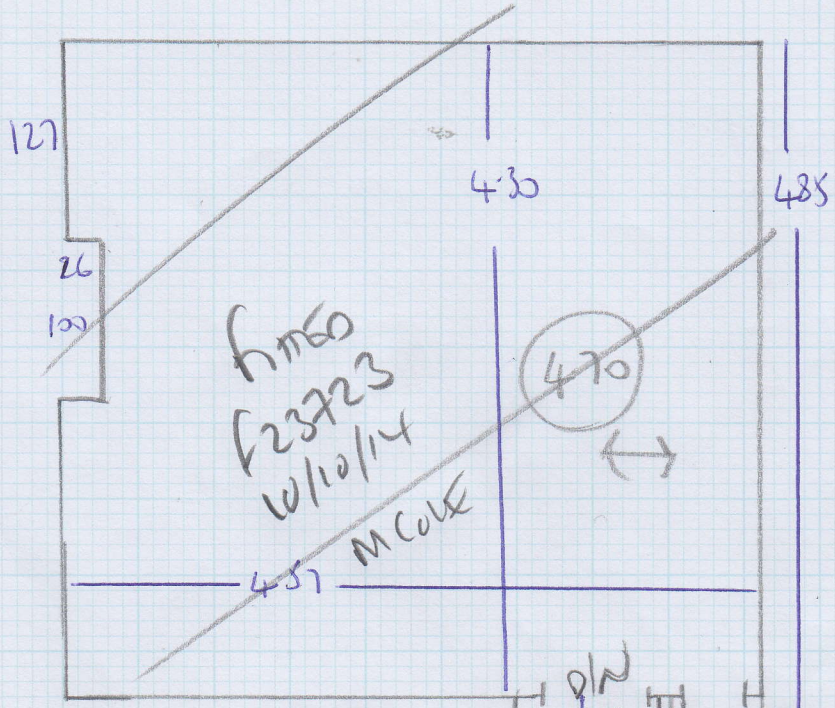

Job No: F23788
 Name: FABER
 Address: 50 SMADE ROAD
 Sub (B)
 Tel:
 Sheet: 1 of 2

STOCK TUIS 140
PURAN GREEN
490 x 400M

Job No: F 23788
 Name: FABER
 Address: 50 STRODE ROAD
 SW6 6BN
 Tel: _____
 Sheet: 2 of 2

TOP FLOOR

(RISER 73x20)
 3 STPS 73x48

RISER 70x20
 1 W 84x65
 2 W 102x68
 3 W 69x66

6 STPS 72x48
 FIF