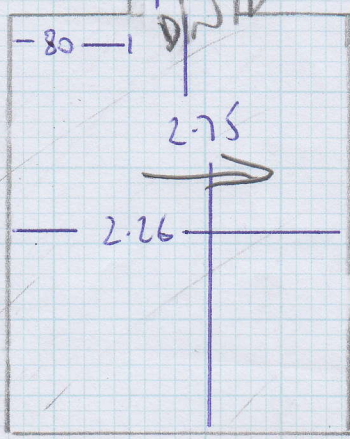

Job No: F23788
 Name: FABER
 Address: 50 SMADE ROAD
 Sub (B)
 Tel:
 Sheet: 1 of 2

STOCK TUIS 140
PURAN GREEN
490 x 400M

Job No: F 23788
 Name: FABER
 Address: 50 STRODE ROAD
 SW6 6BN
 Tel: _____
 Sheet: 2 of 2

TOP FLOOR

(RISER 73x20)
 3 STPS 73x48

RISER 70x20
 1 W 84x65
 2 W 102x68
 3 W 69x66

6 STPS 72x48
 FIF