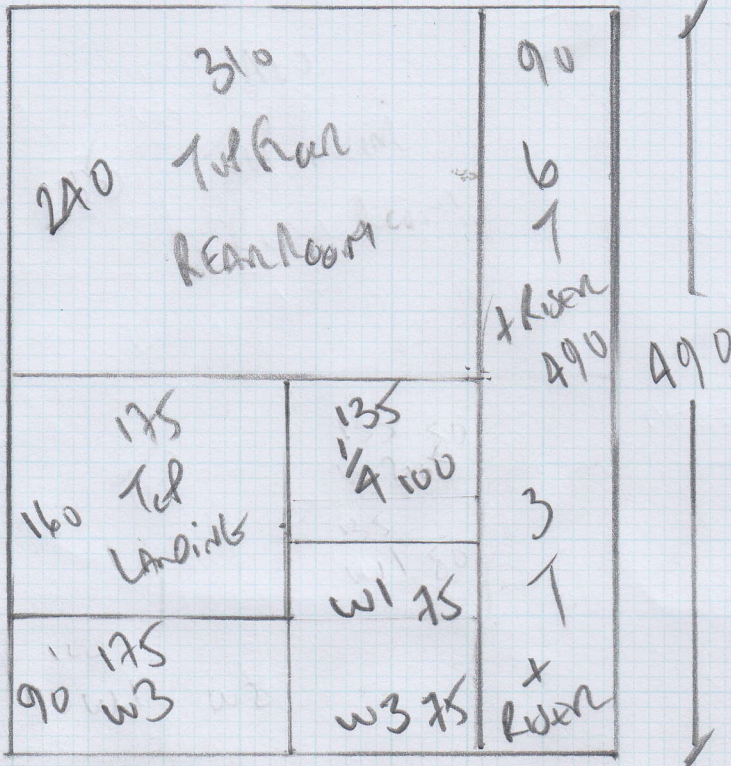

Job No: F23788
 Name: FABER
 Address: 50 SMADE ROAD
 Sub (B)
 Tel:
 Sheet: 1 of 2

STOCK TUIS 140
PURAN GREEN
490 x 400M

Job No: F 23788
 Name: FABER
 Address: 50 STRODE ROAD
 SW6 6BN
 Tel: _____
 Sheet: 2 of 2

TOP FLOOR

(RISER 73x20)
 3 STPS 73x48

RISER 70x20
 1 W 84x65
 2 W 102x68
 3 W 69x66

6 STPS 72x48
 FIF