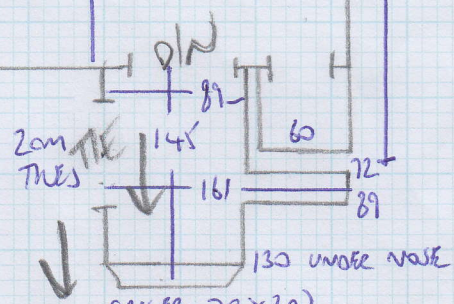

Job No: F23788
 Name: FABER
 Address: 50 SMADE ROAD
 Sub (B)
 Tel:
 Sheet: 1 of 2

STOCK TUIS 140
PURAN GREEN
490 x 400M

Job No: F 23788
 Name: FABER
 Address: 50 STRODE ROAD
 SW6 6BN
 Tel: _____
 Sheet: 2 of 2

TOP FLOOR

(RISER 73x20)
 3 STPS 73x48

RISER 70x20
 1 W 84x65
 2 W 102x68
 3 W 69x66

6 STPS 72x48
 FIF