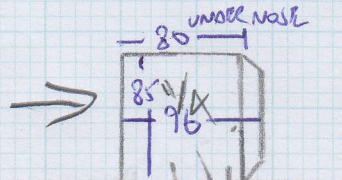

(RISER 73x20)
3 STPS 73x48