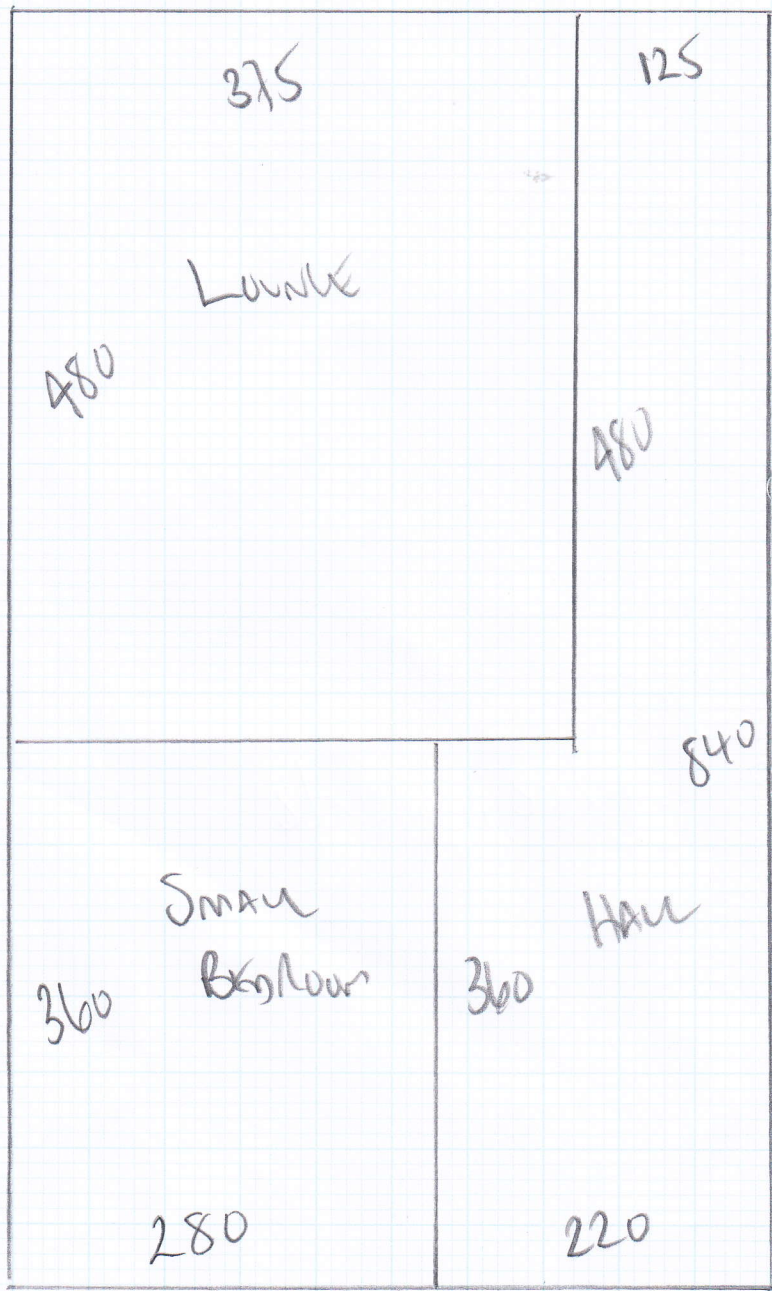

Job No: F23789  
Name: BOS  
Address: 91 Albert Prince Mans  
Lynette Gardens  
Tel: SW14 0HT  
Sheet: 1 of 2

Stock 'Inst' 'A0'  
Colour Stone

Plan 840 x 500  
Bk 1 375 x 500  
Bk 2 4.15 x 500  
1630 x 500

81.50m<sup>2</sup>