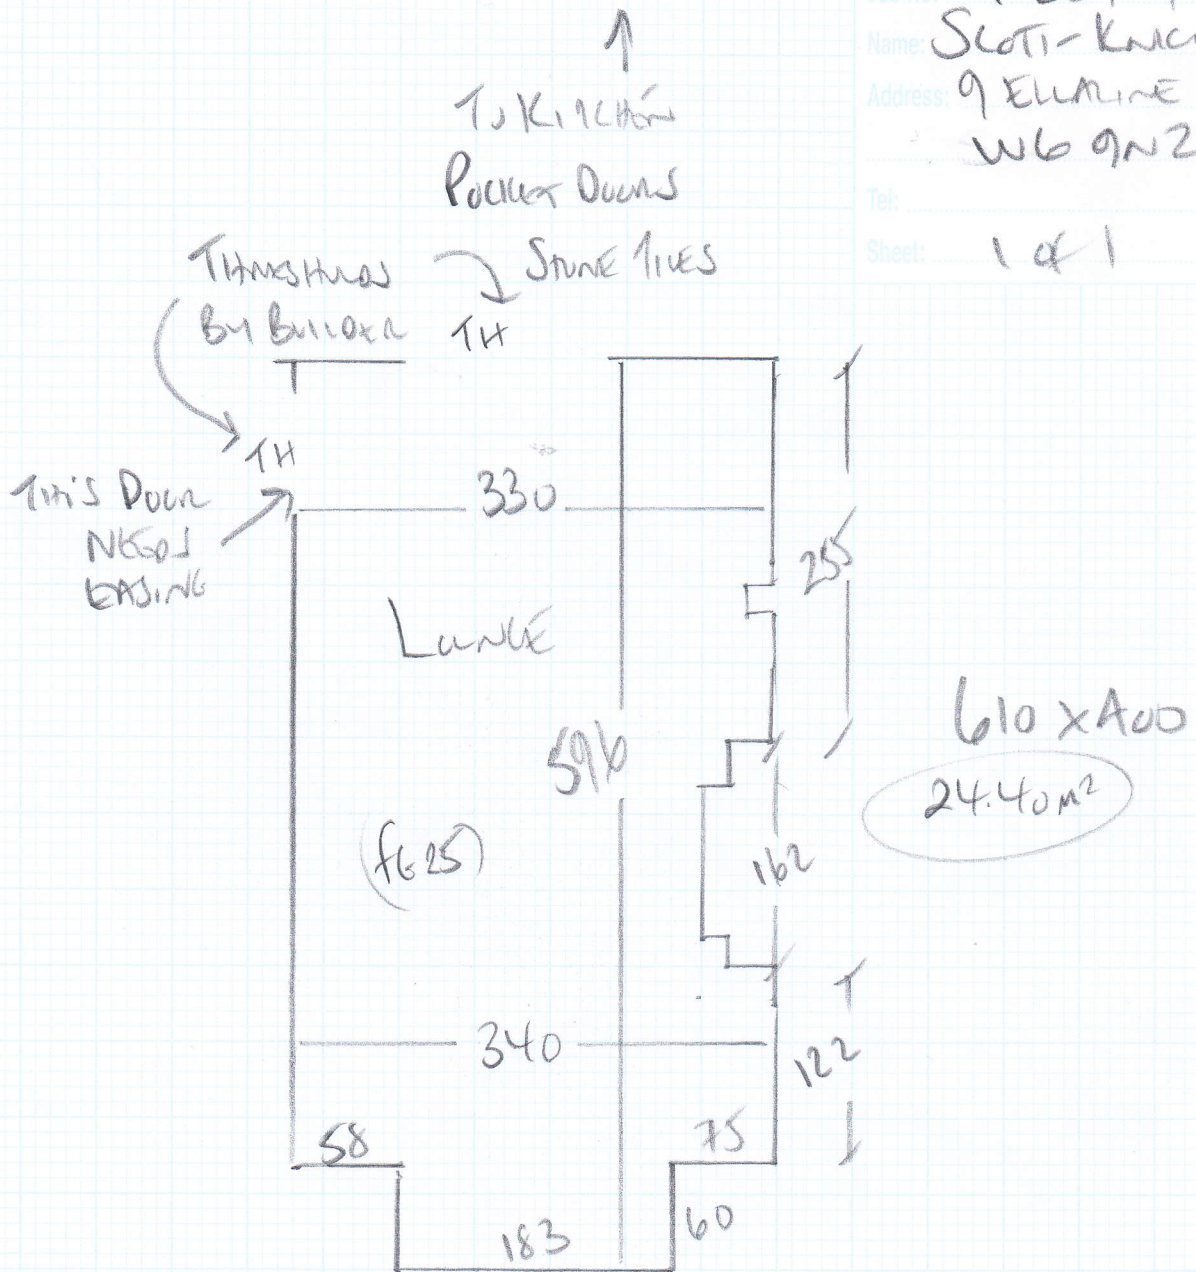

Job No: F23791
 Name: SCOTT-KNIGHT
 Address: 9 ELMAINE RD
 W6 9NZ
 Tel:
 Sheet: 1 of 1

ELMAINE ROAD CARPETS 36 006 £3982.2
 OR SUPREME 45 006 £5265.2