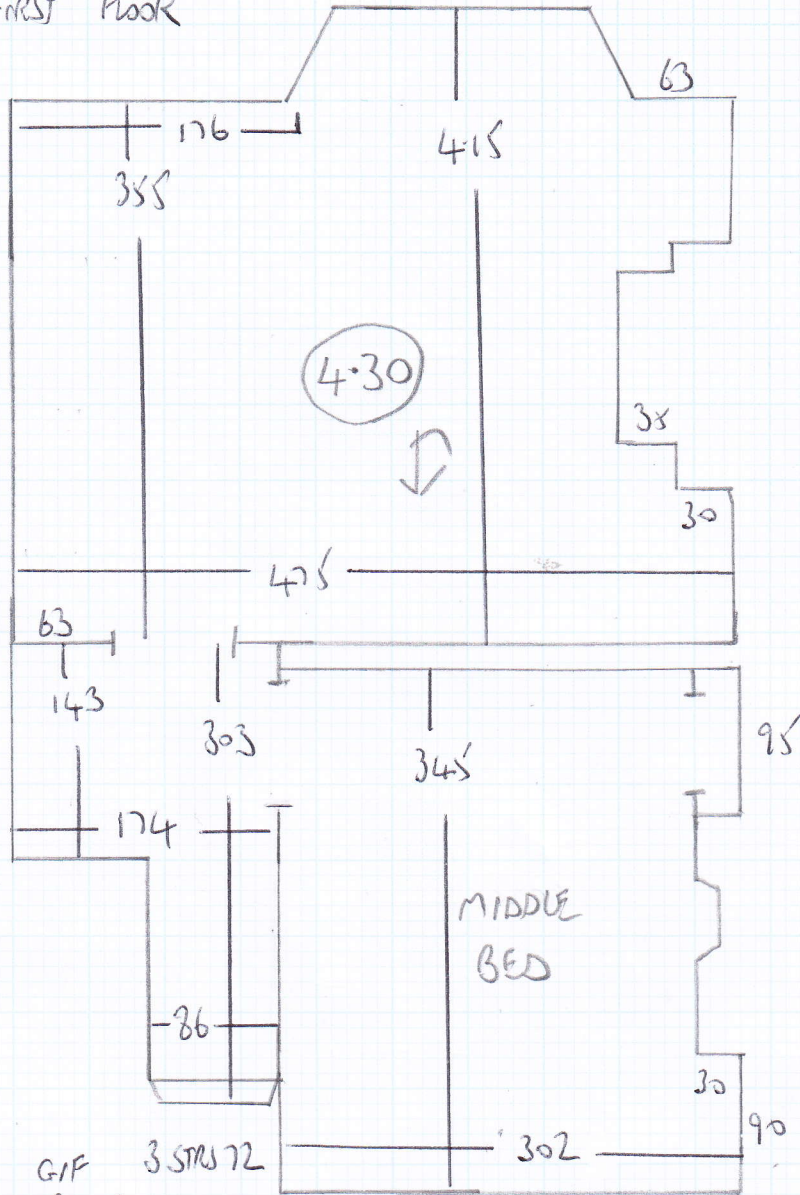

Job No: F23793  
 Name: WHITELEY  
 Address: 61 EPIRUS ROAD  
 SW6 7UR  
 Tel:  
 Sheet: 1 of 2

3-90

STOCK NATURAL 4  
 MIKU 110

3-60

CIP 3-90 x 5-00  
 CIP 3-60 x 5-00  
 FRONT BED 4-30 x 5-00  

---

 11-80 x 5-00

59M<sup>2</sup>

FIRST FLOOR

GIF 3 STRS 72  
 BN 90x50  
 11 STRS 71

Job No: F23793  
 Name: WHITELEY  
 Address: 61 EPIRUS ROAD  
 SW6 7UR  
 Tel:  
 Sheet: 2 of 2