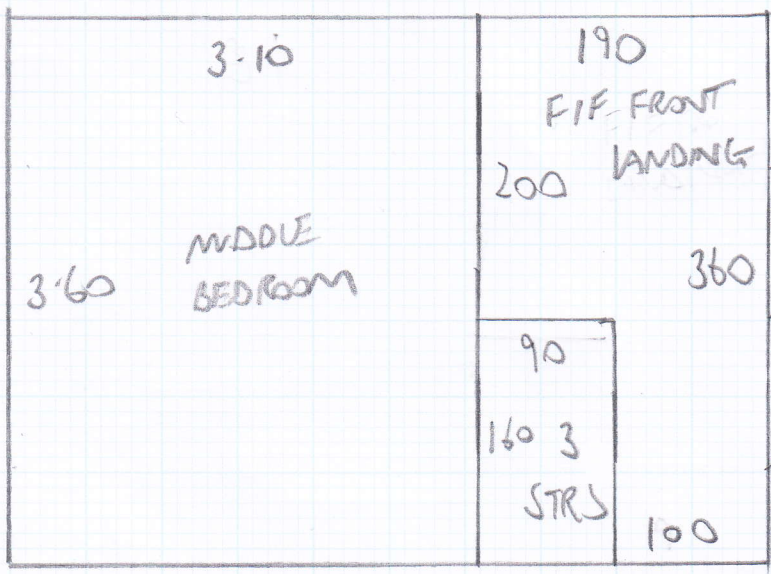

Job No: F23793  
 Name: WHITELEY  
 Address: 61 EPIRUS ROAD  
 SW6 7UR  
 Tel:  
 Sheet: 1 of 2

3-90

STOCK NATURAL 4  
 MIKU 110

3-60

CIP 3-90 x 5-00  
 CIP 3-60 x 5-00  
 FRONT BED 4-30 x 5-00  

---

 11-80 x 5-00

59M<sup>2</sup>

FIRST FLOOR

GIF 3 STRS 72  
 BN 90x50  
 11 STRS 71

Job No: F23793  
 Name: WHITELEY  
 Address: 61 EPIRUS ROAD  
 SW6 7UR  
 Tel:  
 Sheet: 2 of 2