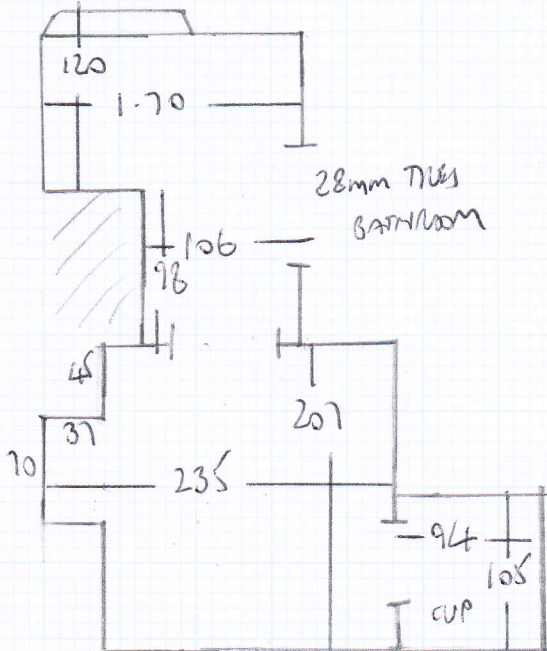

Job No: F23793  
 Name: WHITELEY  
 Address: 61 EPIRUS ROAD  
 SW6 7UR  
 Tel:  
 Sheet: 1 of 2

3-90

STOCK NATURAL 4  
 MIKU 110

3-60

CIP 3-90 x 5-00  
 CIP 3-60 x 5-00  
 FRONT BED 4-30 x 5-00  

---

 11-80 x 5-00

59M<sup>2</sup>

FIRST FLOOR

GIF 3 STRS 72  
 BN 90x50  
 11 STRS 71

Job No: F23793  
 Name: WHITELEY  
 Address: 61 EPIRUS ROAD  
 SW6 7UR  
 Tel:  
 Sheet: 2 of 2