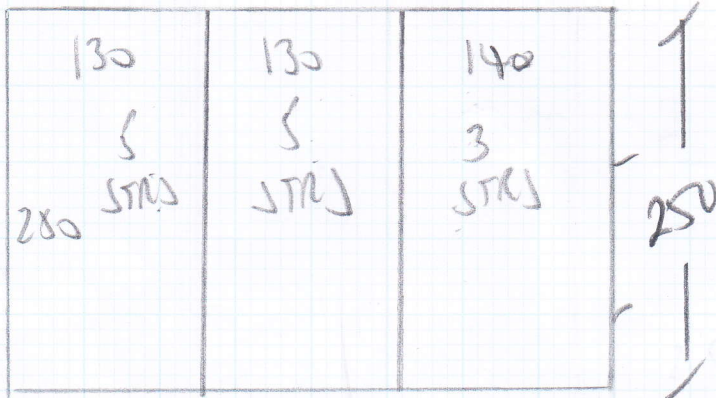

Job No: F23800
Name: ELMSBIDGE CONTRACTORS
Address: PWS 4-34 HOWLAND PARK
W11 3TA
Tel:
Sheet: 1 of 1

BEDROOM

DIN

- 1 STR 62x80
- 1 STR 80x48
- 10 STRS 99x47
- 1 STR 1.05

GRAVEL FLOOR

Faux Silk
Colour FAU 019

250 x 400 m