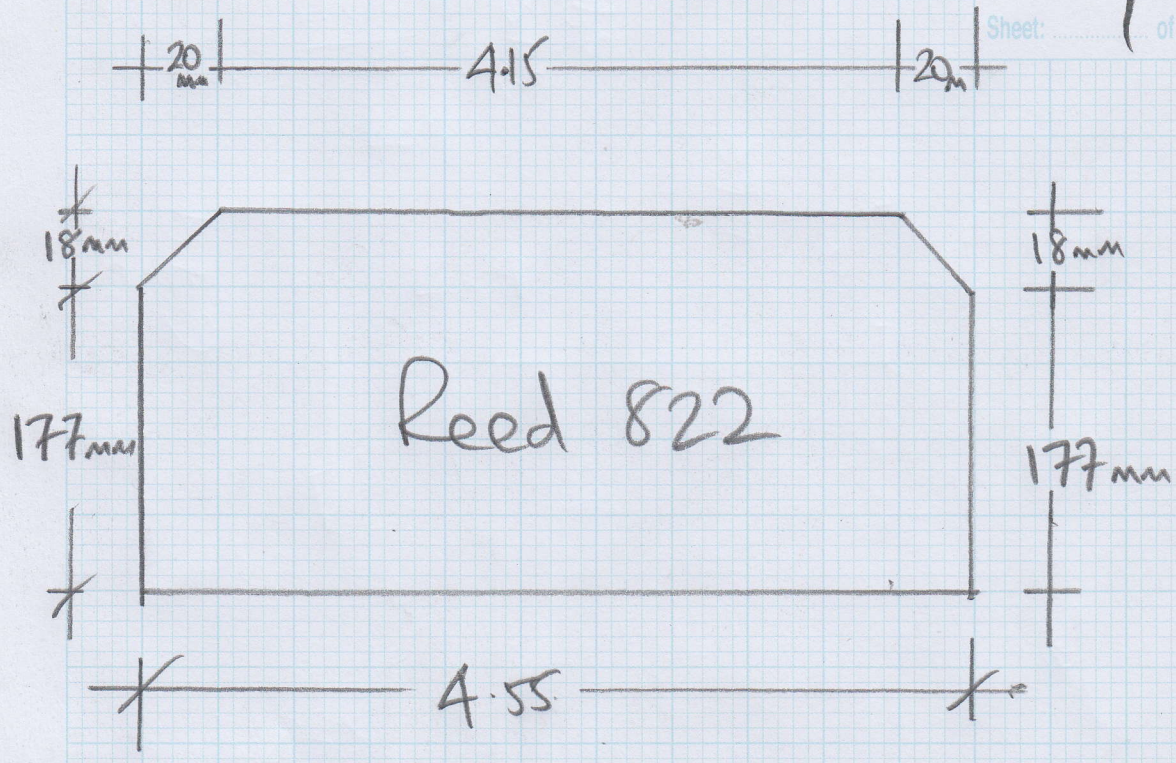

Job No: F23808.  
Name: Fisher  
Address: 5 Paulans Square  
SW3 5AP.  
Tel:  
Sheet: 1 of 1

Reed 822 2.20 x 5m

Cut Carpet to shape + lead  
for whipping.

15m