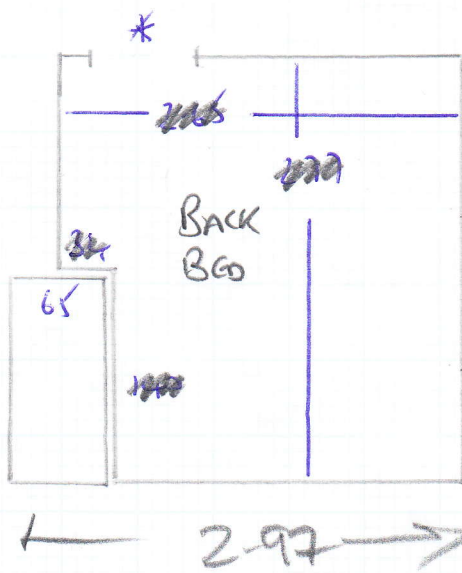

FIRST FLOOR

F 238 11
CURTIN
60 FABIAN PD
SWB 7T2

2 OF 2

- 1 W 81x65
- 2 W 110x72
- 3 W 74x70
- 6 STRS-80
- 8 W
- 1 75x45
- FIF

Cable
3.70 in Corner

CUSTOMER ADVISED
THIS MUST BE
RELOCATED