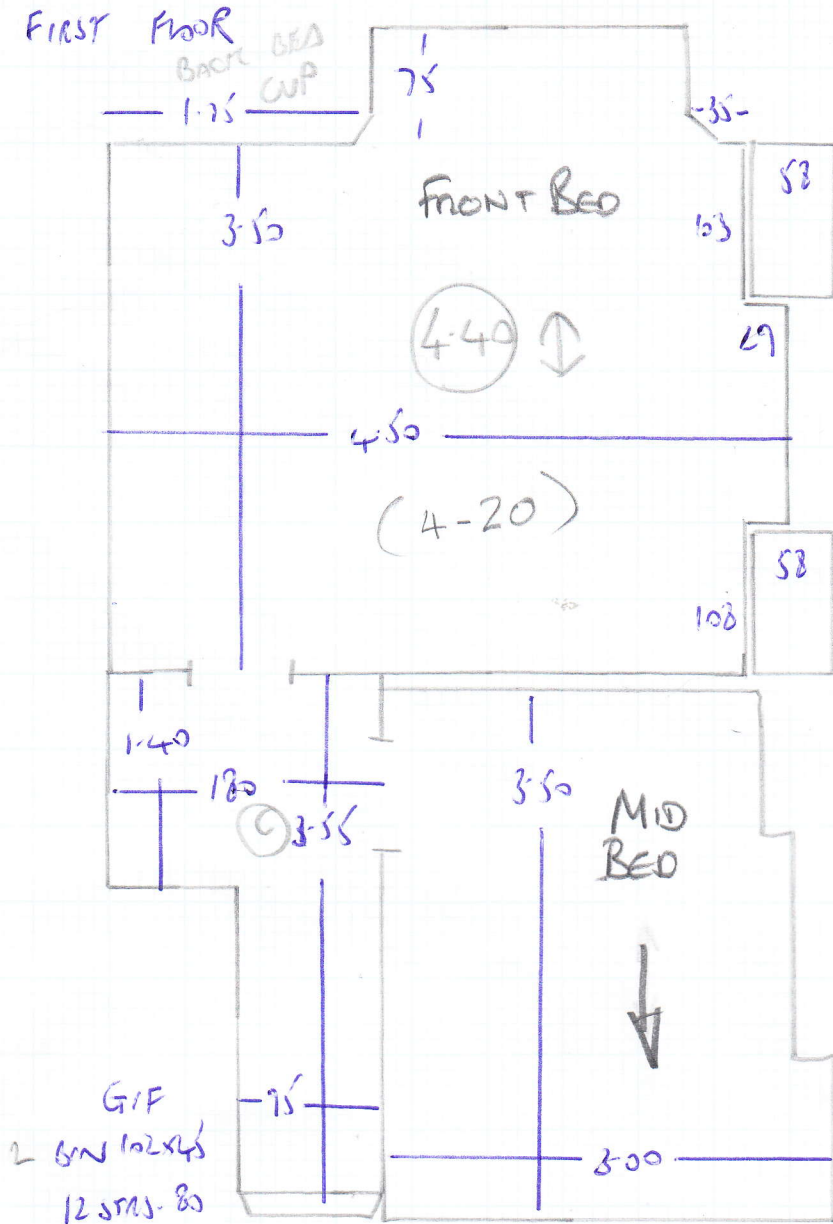

FIRST FLOOR

F 238 11
CURTIN
60 FABIAN PD
SWB 7T2

2 OF 2

- 1 W 81x65
- 2 W 110x72
- 3 W 74x70
- 6 STRS-80
- 8 W
- 1 75x45
- FIF

Cable
3.70 in Corner

CUSTOMER ADVISED
THIS MUST BE
RELOCATED