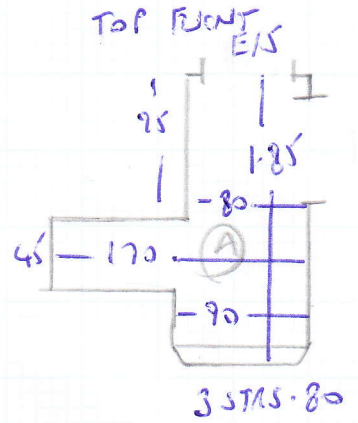

FIRST FLOOR

F 238 11
CURTIN
60 FABIAN PD
SWB 7T2

2 OF 2

- 1 W 81x65
- 2 W 110x72
- 3 W 74x70
- 6 STRS-80
- 8 W
- 1 75x45
- FIF

Cable
3.70 in Corner

CUSTOMER ADVISED
THIS MUST BE
RELOCATED