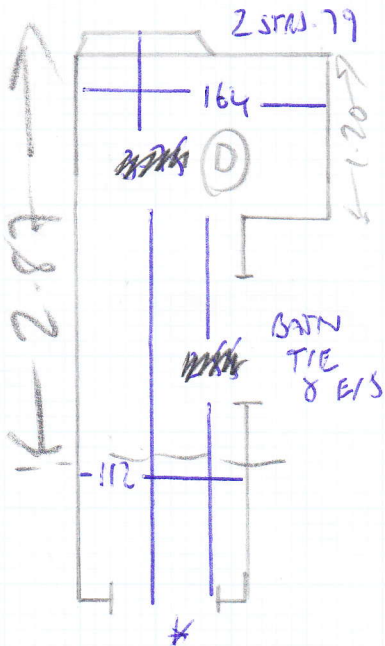

FIRST FLOOR

F 238 11
CURTIN
60 FABIAN PD
SWB 7T2

2 OF 2

- 1 W 81x65
- 2 W 110x72
- 3 W 74x70
- 6 STRS-80
- 8 W
- 1 75x45
- FIF

Cable
3.70 in Corner

CUSTOMER ADVISED
THIS MUST BE
RELOCATED