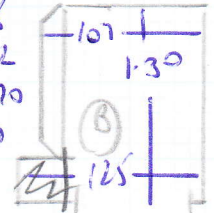

FIRST FLOOR

F 238 11
CURTIN
60 FABIAN PD
SWB 7T2

2 OF 2

- 1 W 81x65
- 2 W 110x72
- 3 W 74x70
- 6 STRS-80
- 8 W
- 1 75x45
- FIF

Cable
3.70 in Corner

CUSTOMER ADVISED
THIS MUST BE
RELOCATED