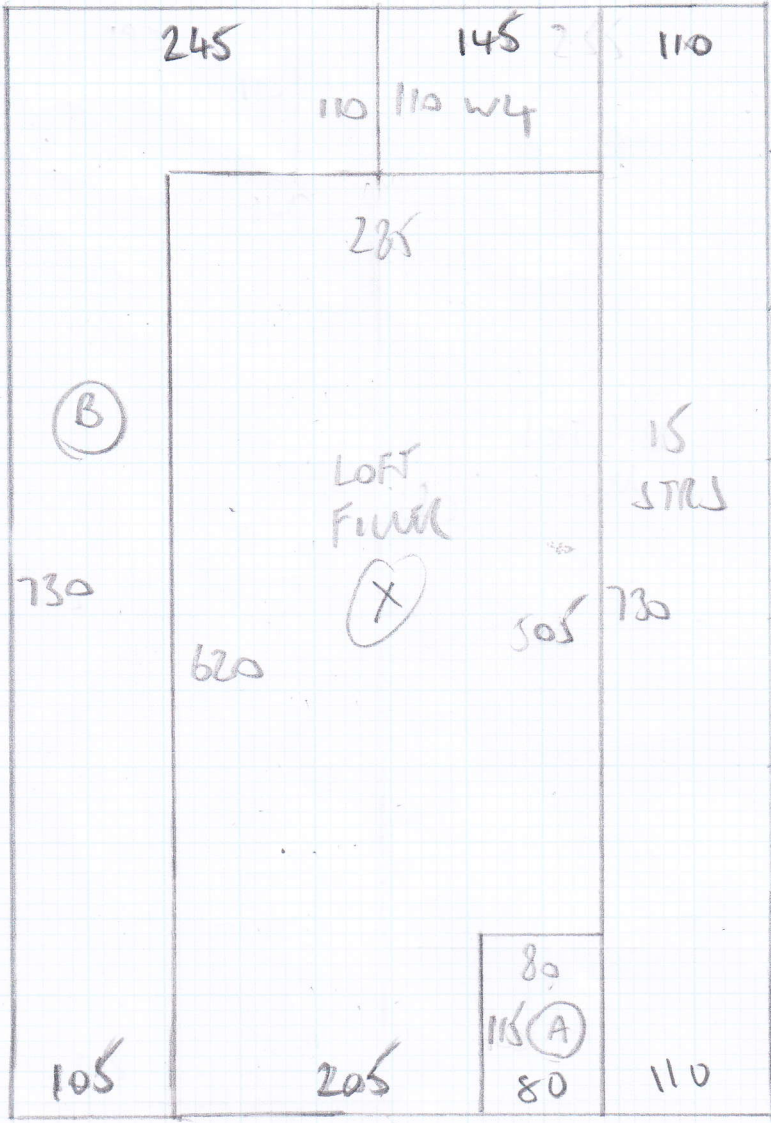

Job No: F 23823

Name: FEARON

Address:

Tel:

Sheet: 1 of 4

Finelool
 Cover No 493
 IMMA

- Panel 1 730 x 500
- Panel 2 590 x 500
- Panel 3 810 x 500

2130 x 500

Job No: F23823
 Name: FENLON
 Address: 80 DAGMAN ROAD
 SW12 9LQ
 Tel:
 Sheet: 3 of 4

LOFT ROOM