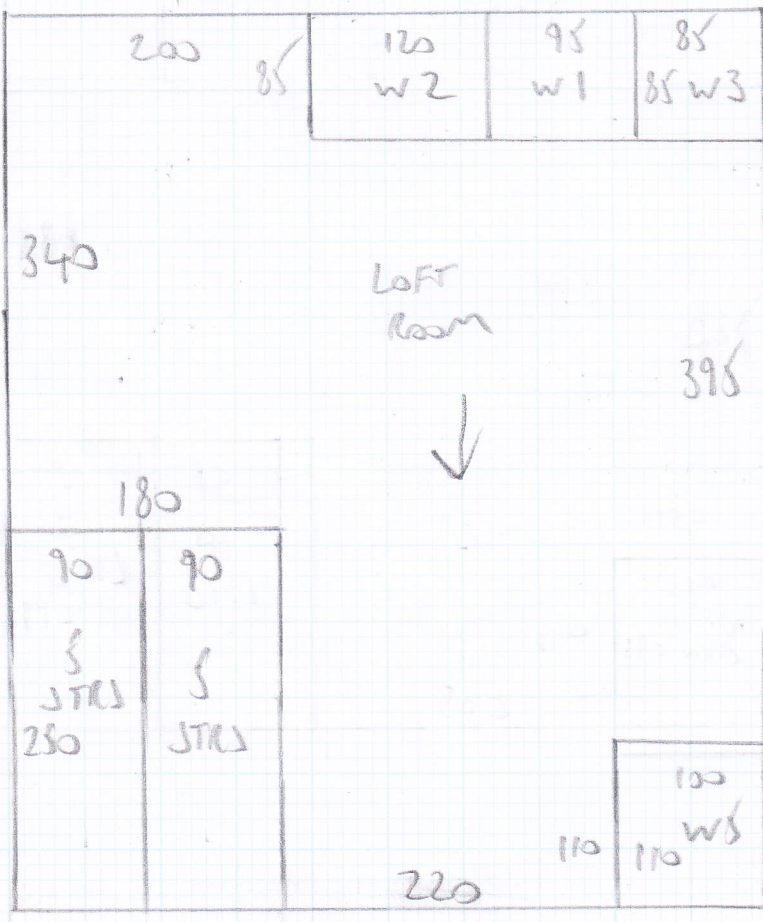

Job No: F 23823

Name: FEARON

Address:

Tel:

Sheet: 1 of 4

Finelool
 Cover No 493
 IMMA

- Panel 1 730 x 500
- Panel 2 590 x 500
- Panel 3 810 x 500

2130 x 500

Job No: F23823
 Name: FENLON
 Address: 80 DAGMAN ROAD
 SW12 9LQ
 Tel:
 Sheet: 3 of 4

LOFT ROOM