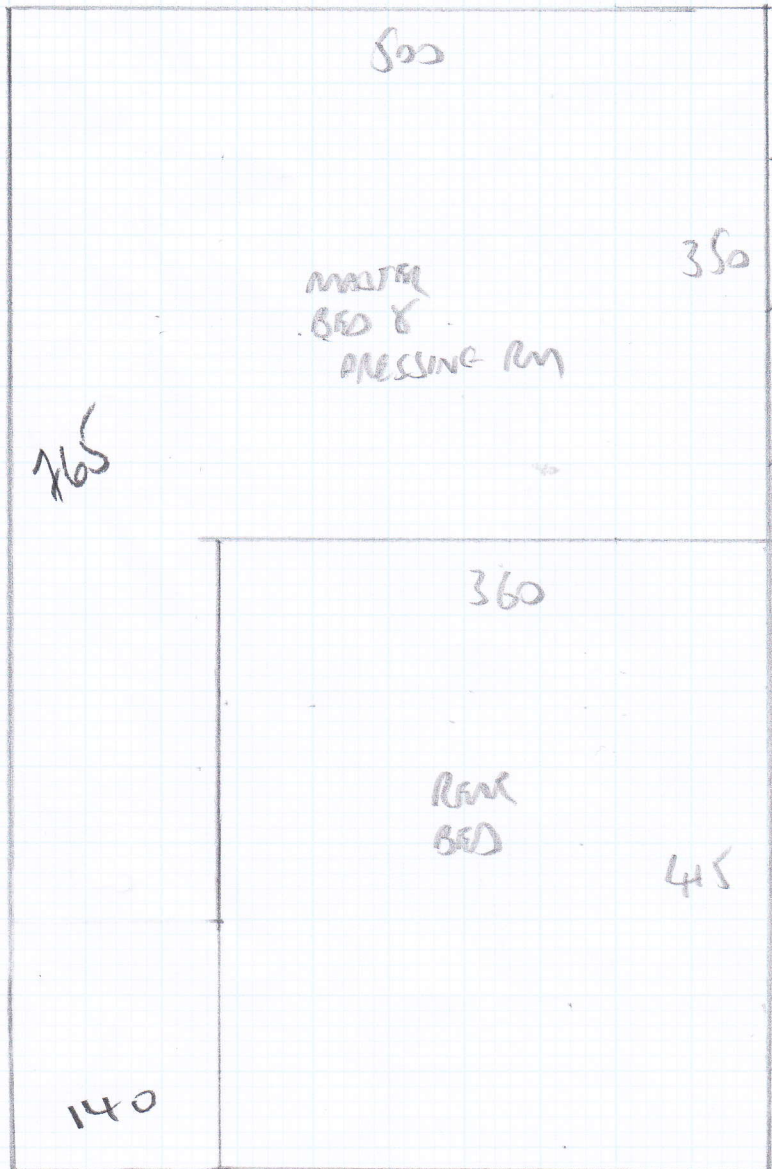

Job No: F23834
Name: WYATT
Address: TOP FLOOR FLAT
28 CROOKHAM ROAD
SW6 4EQ
Tel:
Sheet: 1 of 2

COTSWOLD
NORTHLEACH

$$7.65 \times 5.00 = 38.25m^2$$

Job No: F23834
Name: WYATT
HAMMERT INTERIORS
Address: TOP FLOOR FLOOR
28 CROOKHAM RD SW6 4ER
Tel:
Sheet: 2 of 2