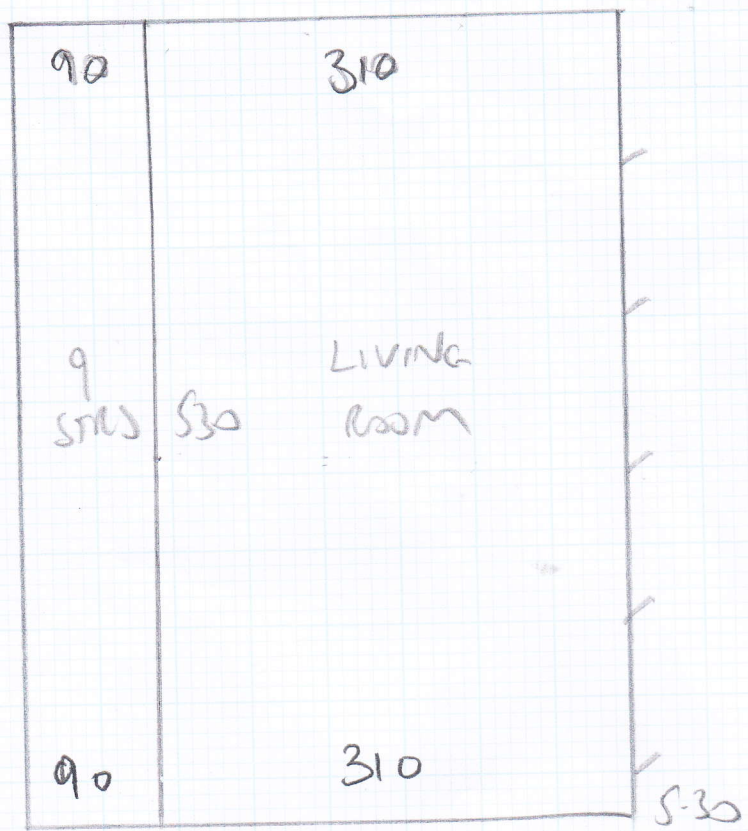

Job No: F23836
 Name: STS INVEST LTD
 Address: 5@ 85 OAKLEY ST
 SW3 5NP
 Tel:
 Sheet: 1 of 2

STAIR 1m x 1.40
 CARPET TAPE

PLAN 1 530 x 400
 PLAN 2 135 x 400
 BED 1 270 x 400 ⁶⁸⁵
 BED 2 280 x 400

 1215 x 400

48.60m²

Job No: F23836
 Name: STS INVEST LTD
 SONSINO TURCAN
 Address: FLAT 5 - 85 OAKLEY ST
 SW3 5NP
 Tel:
 Sheet: 2 of 2