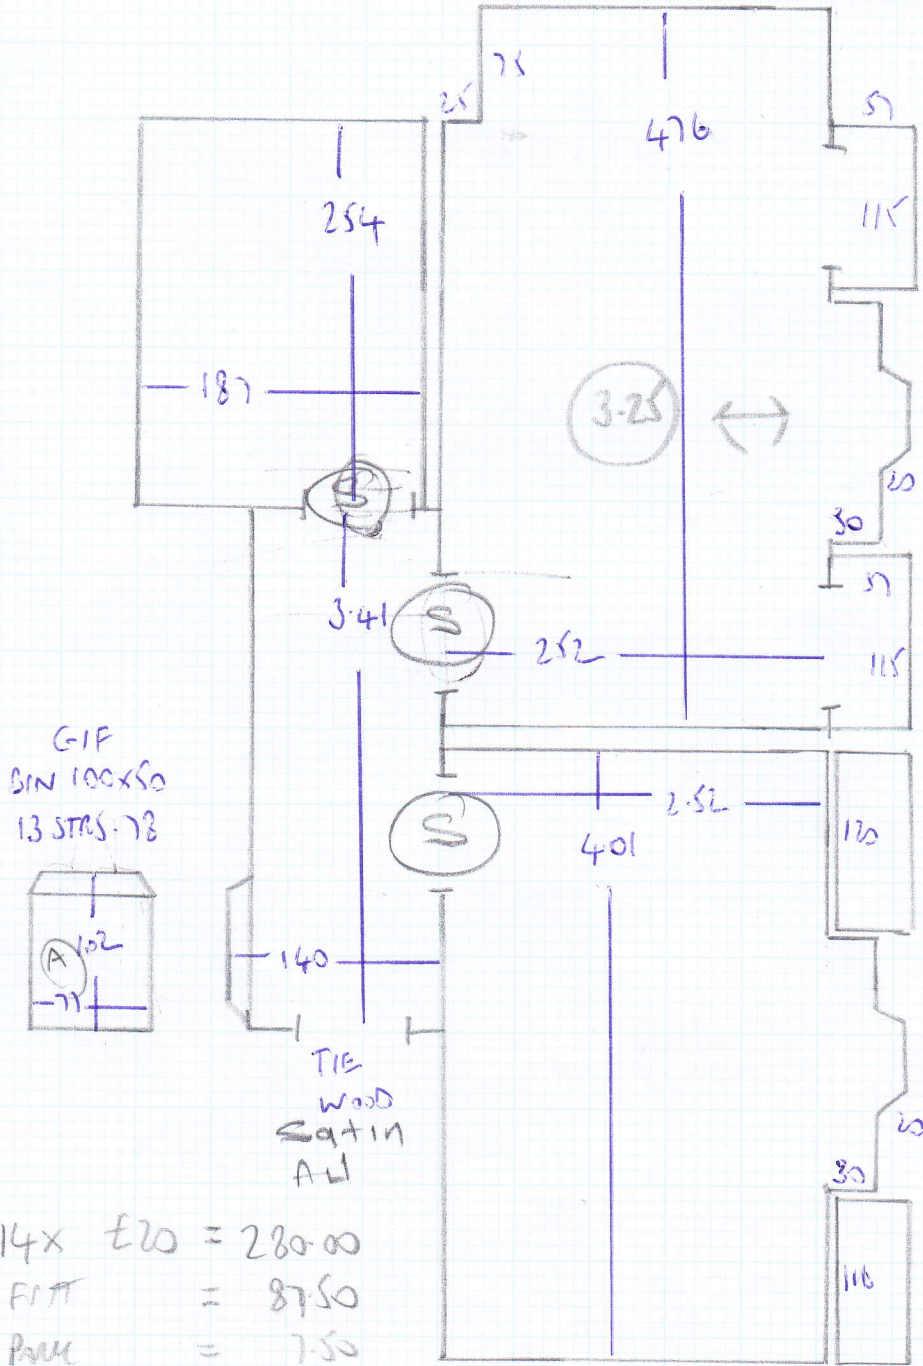

Job No: F23481
 Name: PICKWOLF
 Address: 26 RIMROCK ROAD
 W6 9SR
 Tel:
 Sheet: 3 OF 4

FIRST FLOOR

14x £20 = 280.00
 FIT = 87.50
 PAWL = 7.50

£375.00

£180.00